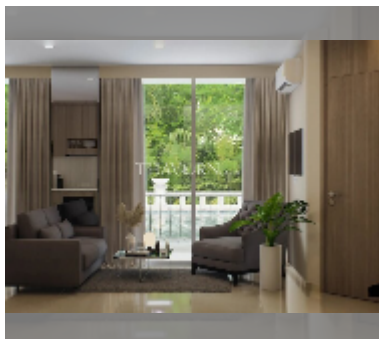

Condo for sale 2 bedroom 50 m² in Harmonia City Garden, Pattaya

฿ 4,800,000

UNIT PARAMETERS:

UID	FS-241841
quota	foreign quota
type	2 bedroom
size	50m²
floor	4
view	pool view
quality	good

PROJECT PARAMETERS:

district	Thappraya
buildings	4
floors	8
built in	2028

FACILITIES:

General information: boutique, underground parking.

Swimming pool: swimming pool, rooftop pool, jacuzzi.

Chill zone: chill zone, garden.

Health zone: gym, sauna, steam, yoga room, SPA.

Other: reception, kids playgarden, CCTV, security.