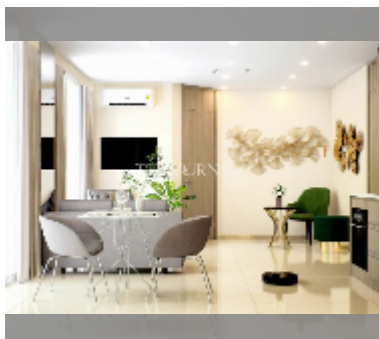

Condo for sale 2 bedroom 50 m² in Harmonia City Garden, Pattaya

฿ 4,800,000

UNIT PARAMETERS:

UID	FS-241841
quota	foreign quota
type	2 bedroom
size	50m²
floor	4
view	pool view
quality	good

PROJECT PARAMETERS:

district	Thappraya
buildings	4
floors	8
built in	2028

FACILITIES:

General information: boutique, underground parking.

Swimming pool: swimming pool, rooftop pool, jacuzzi.

Chill zone: chill zone, garden.

Health zone: gym, sauna, steam, yoga room, SPA.

Other: reception, kids playgarden, CCTV, security.