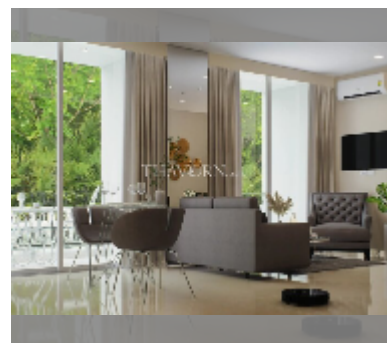

Condo for sale 2 bedroom 50 m² in Harmonia City Garden, Pattaya

฿ 4,750,000

UNIT PARAMETERS:

UID	FS-241841
quota	foreign quota
type	2 bedroom
size	50m²
floor	4
view	pool view
quality	good

PROJECT PARAMETERS:

district	Thappraya
buildings	4
floors	8
built in	2028

FACILITIES:

General information: boutique, underground parking.

Swimming pool: swimming pool, rooftop pool, jacuzzi.

Chill zone: chill zone, garden.

Health zone: gym, sauna, steam, yoga room, SPA.

Other: reception, kids playgarden, CCTV, security.