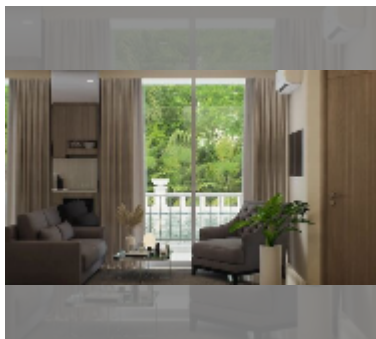

Condo for sale 2 bedroom 50 m² in Harmonia City Garden, Pattaya

฿ 4,750,000

UNIT PARAMETERS:

UID	FS-241841
quota	foreign quota
type	2 bedroom
size	50m²
floor	4
view	pool view
quality	good

PROJECT PARAMETERS:

district	Thappraya
buildings	4
floors	8
built in	2028

FACILITIES:

General information: boutique, underground parking.

Swimming pool: swimming pool, rooftop pool, jacuzzi.

Chill zone: chill zone, garden.

Health zone: gym, sauna, steam, yoga room, SPA.

Other: reception, kids playgarden, CCTV, security.