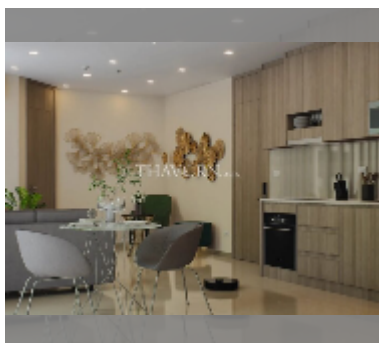

Condo for sale 2 bedroom 50 m² in Harmonia City Garden, Pattaya

฿ 4,750,000

UNIT PARAMETERS:

UID	FS-241841
quota	foreign quota
type	2 bedroom
size	50m²
floor	4
view	pool view
quality	good

PROJECT PARAMETERS:

district	Thappraya
buildings	4
floors	8
built in	2028

FACILITIES:

General information: boutique, underground parking.

Swimming pool: swimming pool, rooftop pool, jacuzzi.

Chill zone: chill zone, garden.

Health zone: gym, sauna, steam, yoga room, SPA.

Other: reception, kids playgarden, CCTV, security.