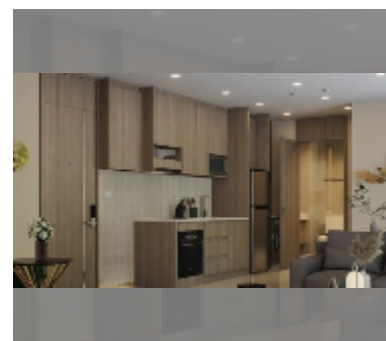

Condo for sale 2 bedroom 50 m² in Harmonia City Garden, Pattaya

฿ 4,750,000

UNIT PARAMETERS:

UID	FS-241841
quota	foreign quota
type	2 bedroom
size	50m²
floor	4
view	pool view
quality	good

PROJECT PARAMETERS:

district	Thappraya
buildings	4
floors	8
built in	2028

FACILITIES:

General information: boutique, underground parking.

Swimming pool: swimming pool, rooftop pool, jacuzzi.

Chill zone: chill zone, garden.

Health zone: gym, sauna, steam, yoga room, SPA.

Other: reception, kids playgarden, CCTV, security.