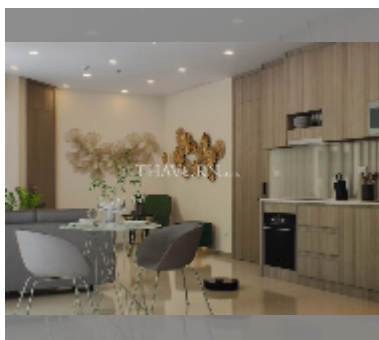

Condo for sale 2 bedroom 50 m² in Harmonia City Garden, Pattaya

฿ 4,800,000

UNIT PARAMETERS:

UID	FS-241841
quota	foreign quota
type	2 bedroom
size	50m²
floor	4
view	pool view
quality	good

PROJECT PARAMETERS:

district	Thappraya
buildings	4
floors	8
built in	2028

FACILITIES:

General information: boutique, underground parking.

Swimming pool: swimming pool, rooftop pool, jacuzzi.

Chill zone: chill zone, garden.

Health zone: gym, sauna, steam, yoga room, SPA.

Other: reception, kids playgarden, CCTV, security.