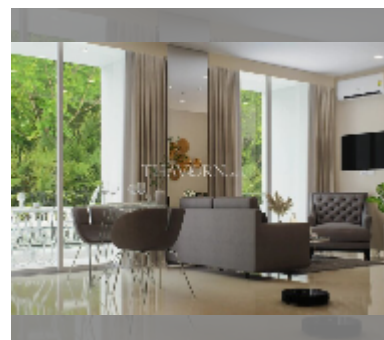

Condo for sale 2 bedroom 50 m² in Harmonia City Garden, Pattaya

฿ 4,800,000

UNIT PARAMETERS:

UID	FS-241841
quota	foreign quota
type	2 bedroom
size	50m²
floor	4
view	pool view
quality	good

PROJECT PARAMETERS:

district	Thappraya
buildings	4
floors	8
built in	2028

FACILITIES:

General information: boutique, underground parking.

Swimming pool: swimming pool, rooftop pool, jacuzzi.

Chill zone: chill zone, garden.

Health zone: gym, sauna, steam, yoga room, SPA.

Other: reception, kids playgarden, CCTV, security.