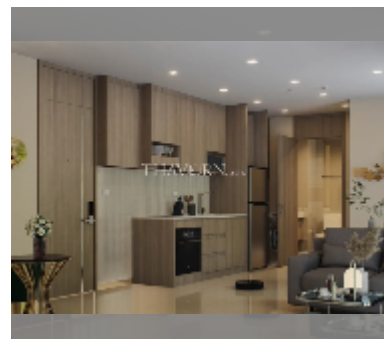

Condo for sale 2 bedroom 50 m² in Harmonia City Garden, Pattaya

฿ 4,800,000

UNIT PARAMETERS:

UID	FS-241841
quota	foreign quota
type	2 bedroom
size	50m²
floor	4
view	pool view
quality	good

PROJECT PARAMETERS:

district	Thappraya
buildings	4
floors	8
built in	2028

FACILITIES:

General information: boutique, underground parking.

Swimming pool: swimming pool, rooftop pool, jacuzzi.

Chill zone: chill zone, garden.

Health zone: gym, sauna, steam, yoga room, SPA.

Other: reception, kids playgarden, CCTV, security.