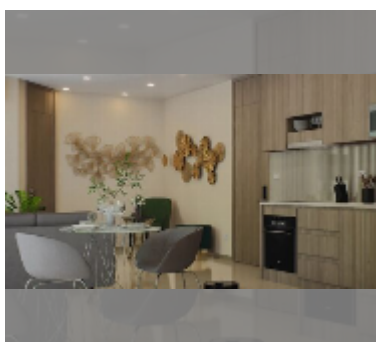

Condo for sale 2 bedroom 50 m² in Harmonia City Garden, Pattaya

฿ 4,750,000

UNIT PARAMETERS:

UID	FS-241841
quota	foreign quota
type	2 bedroom
size	50m²
floor	4
view	pool view
quality	good

PROJECT PARAMETERS:

district	Thappraya
buildings	4
floors	8
built in	2028

FACILITIES:

General information: boutique, underground parking.

Swimming pool: swimming pool, rooftop pool, jacuzzi.

Chill zone: chill zone, garden.

Health zone: gym, sauna, steam, yoga room, SPA.

Other: reception, kids playgarden, CCTV, security.