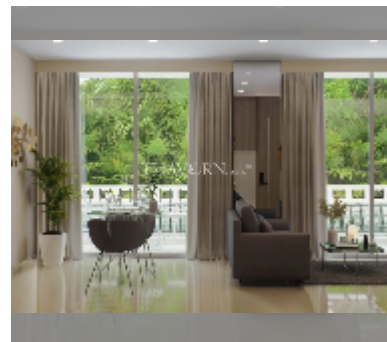

Condo for sale 2 bedroom 50 m² in Harmonia City Garden, Pattaya

฿ 4,750,000

UNIT PARAMETERS:

UID	FS-241841
quota	foreign quota
type	2 bedroom
size	50m²
floor	4
view	pool view
quality	good

PROJECT PARAMETERS:

district	Thappraya
buildings	4
floors	8
built in	2028

FACILITIES:

General information: boutique, underground parking.

Swimming pool: swimming pool, rooftop pool, jacuzzi.

Chill zone: chill zone, garden.

Health zone: gym, sauna, steam, yoga room, SPA.

Other: reception, kids playgarden, CCTV, security.