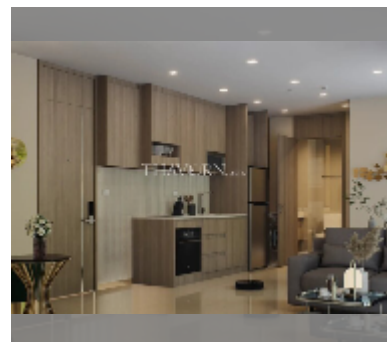

Condo for sale 2 bedroom 50 m² in Harmonia City Garden, Pattaya

฿ 4,750,000

UNIT PARAMETERS:

UID	FS-241841
quota	foreign quota
type	2 bedroom
size	50m²
floor	4
view	pool view
quality	good

PROJECT PARAMETERS:

district	Thappraya
buildings	4
floors	8
built in	2028

FACILITIES:

General information: boutique, underground parking.

Swimming pool: swimming pool, rooftop pool, jacuzzi.

Chill zone: chill zone, garden.

Health zone: gym, sauna, steam, yoga room, SPA.

Other: reception, kids playgarden, CCTV, security.