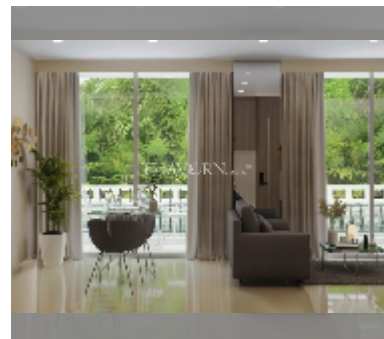

Condo for sale 2 bedroom 50 m² in Harmonia City Garden, Pattaya

฿ 4,800,000

UNIT PARAMETERS:

UID	FS-241841
quota	foreign quota
type	2 bedroom
size	50m²
floor	4
view	pool view
quality	good

PROJECT PARAMETERS:

district	Thappraya
buildings	4
floors	8
built in	2028

FACILITIES:

General information: boutique, underground parking.

Swimming pool: swimming pool, rooftop pool, jacuzzi.

Chill zone: chill zone, garden.

Health zone: gym, sauna, steam, yoga room, SPA.

Other: reception, kids playgarden, CCTV, security.