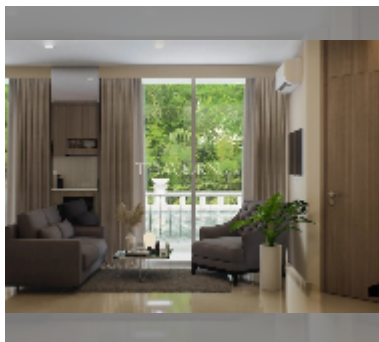

Condo for sale 2 bedroom 50 m² in Harmonia City Garden, Pattaya

฿ 4,750,000

UNIT PARAMETERS:

UID	FS-241841
quota	foreign quota
type	2 bedroom
size	50m²
floor	4
view	pool view
quality	good

PROJECT PARAMETERS:

district	Thappraya
buildings	4
floors	8
built in	2028

FACILITIES:

General information: boutique, underground parking.

Swimming pool: swimming pool, rooftop pool, jacuzzi.

Chill zone: chill zone, garden.

Health zone: gym, sauna, steam, yoga room, SPA.

Other: reception, kids playgarden, CCTV, security.