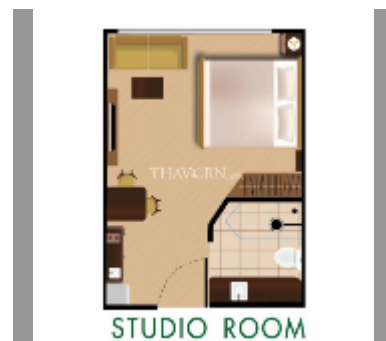

Condo for sale studio 20 m² in Harmonia City Garden, Pattaya

฿ 2,500,000

UNIT PARAMETERS:

UID	FS-241840
quota	foreign quota
type	studio
size	20m²
floor	6
view	pool view
quality	good

PROJECT PARAMETERS:

district	Thappraya
buildings	4
floors	8
built in	2028

FACILITIES:

General information: boutique, underground parking.

Swimming pool: swimming pool, rooftop pool, jacuzzi.

Chill zone: chill zone, garden.

Health zone: gym, sauna, steam, yoga room, SPA.

Other: reception, kids playgarden, CCTV, security.