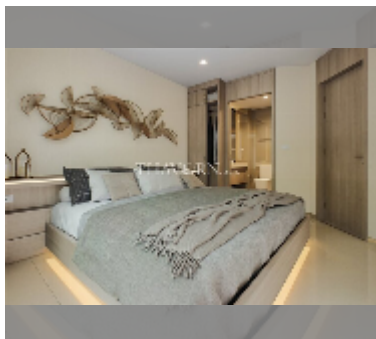

Condo for sale studio 20 m² in Harmonia City Garden, Pattaya

฿ 2,500,000

UNIT PARAMETERS:

UID	FS-241840
quota	foreign quota
type	studio
size	20m²
floor	6
view	pool view
quality	good

PROJECT PARAMETERS:

district	Thappraya
buildings	4
floors	8
built in	2028

FACILITIES:

General information: boutique, underground parking.

Swimming pool: swimming pool, rooftop pool, jacuzzi.

Chill zone: chill zone, garden.

Health zone: gym, sauna, steam, yoga room, SPA.

Other: reception, kids playgarden, CCTV, security.