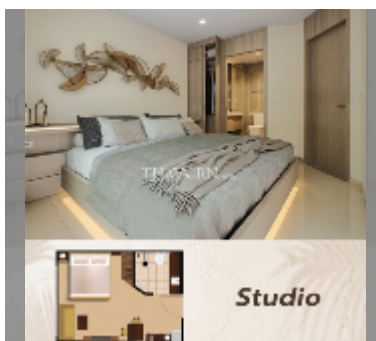

Condo for sale studio 20 m² in Harmonia City Garden, Pattaya

฿ 2,500,000

UNIT PARAMETERS:

UID	FS-241840
quota	foreign quota
type	studio
size	20m²
floor	6
view	pool view
quality	good

PROJECT PARAMETERS:

district	Thappraya
buildings	4
floors	8
built in	2028

FACILITIES:

General information: boutique, underground parking.

Swimming pool: swimming pool, rooftop pool, jacuzzi.

Chill zone: chill zone, garden.

Health zone: gym, sauna, steam, yoga room, SPA.

Other: reception, kids playgarden, CCTV, security.