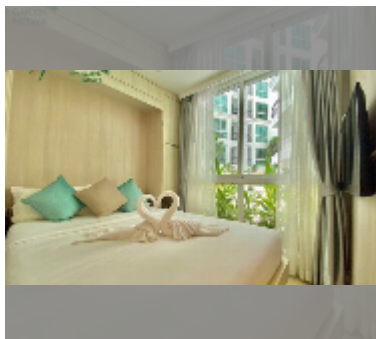

Condo for sale 1 bedroom 26.5 m² in Harmonia City Garden, Pattaya

฿ 2,930,000

UNIT PARAMETERS:

UID	FS-241839
quota	foreign quota
type	1 bedroom
size	26.5m²
floor	8
view	pool view
quality	good

PROJECT PARAMETERS:

district	Thappraya
buildings	4
floors	8
built in	2028

FACILITIES:

General information: boutique, underground parking.

Swimming pool: swimming pool, rooftop pool, jacuzzi.

Chill zone: chill zone, garden.

Health zone: gym, sauna, steam, yoga room, SPA.

Other: reception, kids playgarden, CCTV, security.