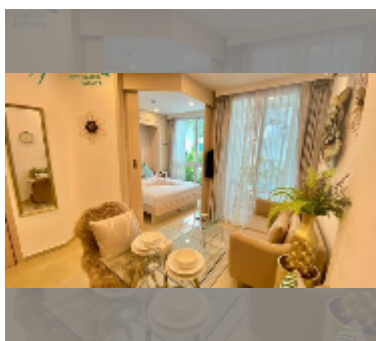

Condo for sale 1 bedroom 26.5 m² in Harmonia City Garden, Pattaya

฿ 2,930,000

UNIT PARAMETERS:

UID	FS-241839
quota	foreign quota
type	1 bedroom
size	26.5m²
floor	8
view	pool view
quality	good

PROJECT PARAMETERS:

district	Thappraya
buildings	4
floors	8
built in	2028

FACILITIES:

General information: boutique, underground parking.

Swimming pool: swimming pool, rooftop pool, jacuzzi.

Chill zone: chill zone, garden.

Health zone: gym, sauna, steam, yoga room, SPA.

Other: reception, kids playgarden, CCTV, security.