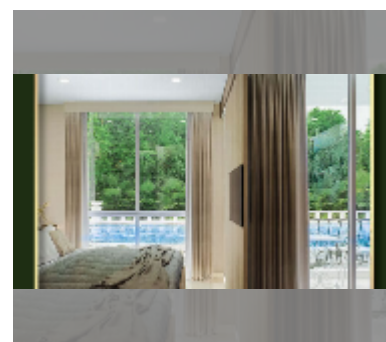

Condo for sale 1 bedroom 26.5 m² in Harmonia City Garden, Pattaya

฿ 2,930,000

UNIT PARAMETERS:

UID	FS-241839
quota	foreign quota
type	1 bedroom
size	26.5m²
floor	8
view	pool view
quality	good

PROJECT PARAMETERS:

district	Thappraya
buildings	4
floors	8
built in	2028

FACILITIES:

General information: boutique, underground parking.

Swimming pool: swimming pool, rooftop pool, jacuzzi.

Chill zone: chill zone, garden.

Health zone: gym, sauna, steam, yoga room, SPA.

Other: reception, kids playgarden, CCTV, security.