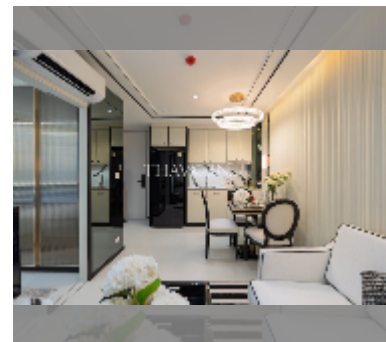

Condo for sale studio 22.6 m² in Embassy Life, Pattaya

฿ 3,300,000

UNIT PARAMETERS:

UID	FS-241836
quota	foreign quota
type	studio
size	22.6m²
floor	3
view	city view
quality	good

PROJECT PARAMETERS:

district	Jomtien
buildings	3
floors	24
built in	2029
maintenance	฿ 18,442/year

FACILITIES:

General information: highrise, meters to beach: 500, minutes to beach: 5, underground parking, multy-level parking, covered parking.

Swimming pool: swimming pool, rooftop pool, infinity view, jacuzzi, pool bar , sunbathing area.

Chill zone: chill zone, garden, rooftop chillout.

Health zone: gym, sauna, steam, yoga room, massage, SPA.

Other: lobby, clubhouse, meeting room, games room, kids playgarden, CCTV, security, minimart, room service.