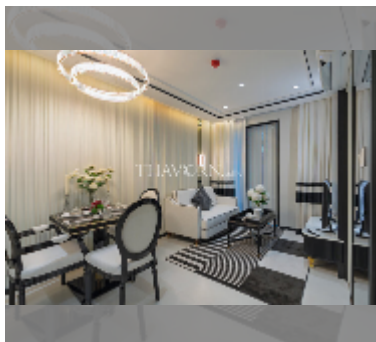

Condo for sale studio 22.6 m² in Embassy Life, Pattaya

฿ 3,300,000

UNIT PARAMETERS:

UID	FS-241836
quota	foreign quota
type	studio
size	22.6m²
floor	3
view	city view
quality	good

PROJECT PARAMETERS:

district	Jomtien
buildings	3
floors	24
built in	2029
maintenance	฿ 18,442/year

FACILITIES:

General information: highrise, meters to beach: 500, minutes to beach: 5, underground parking, multy-level parking, covered parking.

Swimming pool: swimming pool, rooftop pool, infinity view, jacuzzi, pool bar , sunbathing area.

Chill zone: chill zone, garden, rooftop chillout.

Health zone: gym, sauna, steam, yoga room, massage, SPA.

Other: lobby, clubhouse, meeting room, games room, kids playgarden, CCTV, security, minimart, room service.