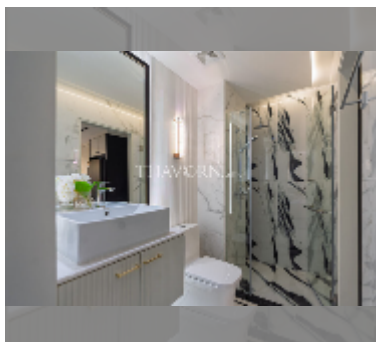

Condo for sale studio 22.6 m² in Embassy Life, Pattaya

฿ 3,300,000

UNIT PARAMETERS:

UID	FS-241836
quota	foreign quota
type	studio
size	22.6m²
floor	3
view	city view
quality	good

PROJECT PARAMETERS:

district	Jomtien
buildings	3
floors	24
built in	2029
maintenance	฿ 18,442/year

FACILITIES:

General information: highrise, meters to beach: 500, minutes to beach: 5, underground parking, multy-level parking, covered parking.

Swimming pool: swimming pool, rooftop pool, infinity view, jacuzzi, pool bar , sunbathing area.

Chill zone: chill zone, garden, rooftop chillout.

Health zone: gym, sauna, steam, yoga room, massage, SPA.

Other: lobby, clubhouse, meeting room, games room, kids playgarden, CCTV, security, minimart, room service.