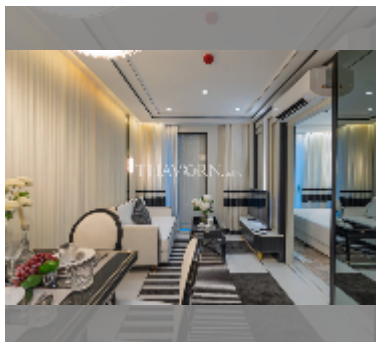

Condo for sale studio 22.6 m² in Embassy Life, Pattaya

฿ 3,300,000

UNIT PARAMETERS:

UID	FS-241836
quota	foreign quota
type	studio
size	22.6m²
floor	3
view	city view
quality	good

PROJECT PARAMETERS:

district	Jomtien
buildings	3
floors	24
built in	2029
maintenance	฿ 18,442/year

FACILITIES:

General information: highrise, meters to beach: 500, minutes to beach: 5, underground parking, multy-level parking, covered parking.

Swimming pool: swimming pool, rooftop pool, infinity view, jacuzzi, pool bar , sunbathing area.

Chill zone: chill zone, garden, rooftop chillout.

Health zone: gym, sauna, steam, yoga room, massage, SPA.

Other: lobby, clubhouse, meeting room, games room, kids playgarden, CCTV, security, minimart, room service.