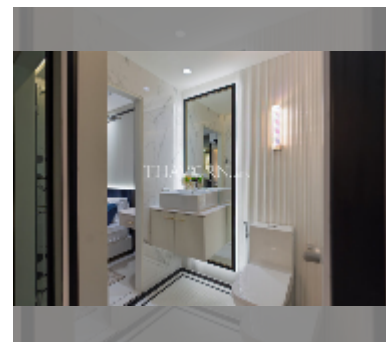

Condo for sale studio 22.6 m² in Embassy Life, Pattaya

฿ 3,300,000

UNIT PARAMETERS:

UID	FS-241836
quota	foreign quota
type	studio
size	22.6m²
floor	3
view	city view
quality	good

PROJECT PARAMETERS:

district	Jomtien
buildings	3
floors	24
built in	2029
maintenance	฿ 18,442/year

FACILITIES:

General information: highrise, meters to beach: 500, minutes to beach: 5, underground parking, multy-level parking, covered parking.

Swimming pool: swimming pool, rooftop pool, infinity view, jacuzzi, pool bar , sunbathing area.

Chill zone: chill zone, garden, rooftop chillout.

Health zone: gym, sauna, steam, yoga room, massage, SPA.

Other: lobby, clubhouse, meeting room, games room, kids playgarden, CCTV, security, minimart, room service.