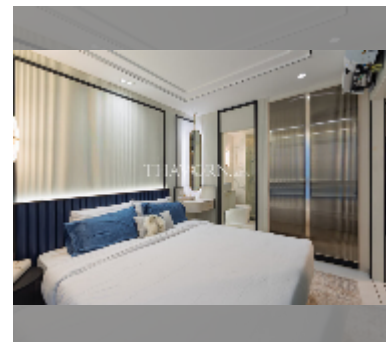

Condo for sale studio 22.6 m² in Embassy Life, Pattaya

฿ 3,300,000

UNIT PARAMETERS:

UID	FS-241836
quota	foreign quota
type	studio
size	22.6m²
floor	3
view	city view
quality	good

PROJECT PARAMETERS:

district	Jomtien
buildings	3
floors	24
built in	2029
maintenance	฿ 18,442/year

FACILITIES:

General information: highrise, meters to beach: 500, minutes to beach: 5, underground parking, multy-level parking, covered parking.

Swimming pool: swimming pool, rooftop pool, infinity view, jacuzzi, pool bar , sunbathing area.

Chill zone: chill zone, garden, rooftop chillout.

Health zone: gym, sauna, steam, yoga room, massage, SPA.

Other: lobby, clubhouse, meeting room, games room, kids playgarden, CCTV, security, minimart, room service.