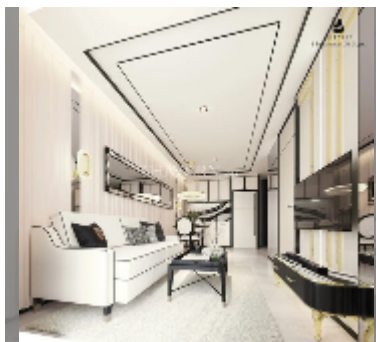

Condo for sale 1 bedroom 33 m² in Embassy Pattaya, Pattaya

฿ 5,070,000

UNIT PARAMETERS:

| | |
|---------|------------------|
| UID | FS-241835 |
| quota | foreign quota |
| type | 1 bedroom |
| size | 33m ² |
| floor | 7 |
| view | pool view |
| quality | good |

Swimming pool: swimming pool, kids pool, rooftop pool, jacuzzi, pool bar , sunbathing area.

Chill zone: chill zone, garden, rooftop chillout.

Health zone: gym, sauna, SPA.

Other: reception, lobby, clubhouse, games room, CCTV, security.