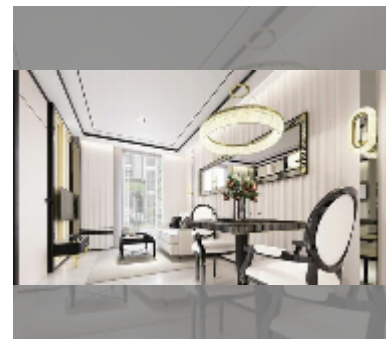

Condo for sale 1 bedroom 33 m² in Embassy Pattaya, Pattaya

฿ 5,070,000

UNIT PARAMETERS:

UID	FS-241835
quota	foreign quota
type	1 bedroom
size	33m²
floor	7
view	pool view
quality	good

PROJECT PARAMETERS:

district	Jomtien
buildings	3
floors	8
start of construction	2024
built in	2027

FACILITIES:

General information: boutique, meters to beach: 750, minutes to beach: 5, underground parking.

Swimming pool: swimming pool, kids pool, rooftop pool, jacuzzi, pool bar , sunbathing area.

Chill zone: chill zone, garden, rooftop chillout.

Health zone: gym, sauna, SPA.

Other: reception, lobby, clubhouse, games room, CCTV, security.