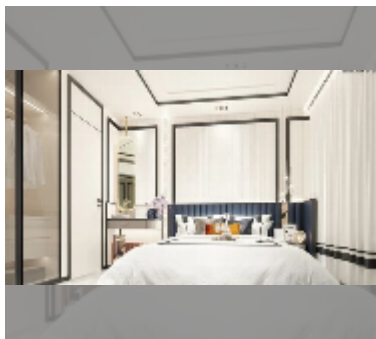

Condo for sale 1 bedroom 33 m² in Embassy Pattaya, Pattaya

฿ 5,070,000

UNIT PARAMETERS:

UID	FS-241835
quota	foreign quota
type	1 bedroom
size	33m²
floor	7
view	pool view
quality	good

PROJECT PARAMETERS:

district	Jomtien
buildings	3
floors	8
start of construction	2024
built in	2027

FACILITIES:

General information: boutique, meters to beach: 750, minutes to beach: 5, underground parking.

Swimming pool: swimming pool, kids pool, rooftop pool, jacuzzi, pool bar , sunbathing area.

Chill zone: chill zone, garden, rooftop chillout.

Health zone: gym, sauna, SPA.

Other: reception, lobby, clubhouse, games room, CCTV, security.