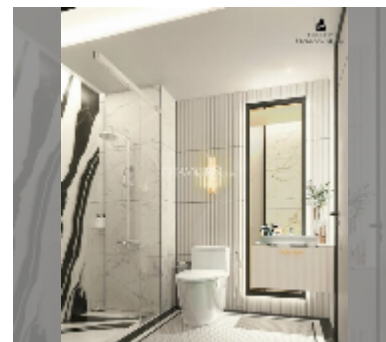

Condo for sale 1 bedroom 33 m² in Embassy Pattaya, Pattaya

฿ 5,070,000

UNIT PARAMETERS:

| | |
|---------|------------------|
| UID | FS-241835 |
| quota | foreign quota |
| type | 1 bedroom |
| size | 33m ² |
| floor | 7 |
| view | pool view |
| quality | good |

Swimming pool: swimming pool, kids pool, rooftop pool, jacuzzi, pool bar , sunbathing area.

Chill zone: chill zone, garden, rooftop chillout.

Health zone: gym, sauna, SPA.

Other: reception, lobby, clubhouse, games room, CCTV, security.