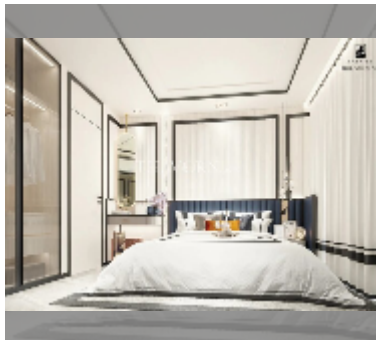

Condo for sale 1 bedroom 33 m² in Embassy Pattaya, Pattaya

฿ 5,070,000

UNIT PARAMETERS:

UID	FS-241835
quota	foreign quota
type	1 bedroom
size	33m²
floor	7
view	pool view
quality	good

PROJECT PARAMETERS:

district	Jomtien
buildings	3
floors	8
start of construction	2024
built in	2027

FACILITIES:

General information: boutique, meters to beach: 750, minutes to beach: 5, underground parking.

Swimming pool: swimming pool, kids pool, rooftop pool, jacuzzi, pool bar , sunbathing area.

Chill zone: chill zone, garden, rooftop chillout.

Health zone: gym, sauna, SPA.

Other: reception, lobby, clubhouse, games room, CCTV, security.