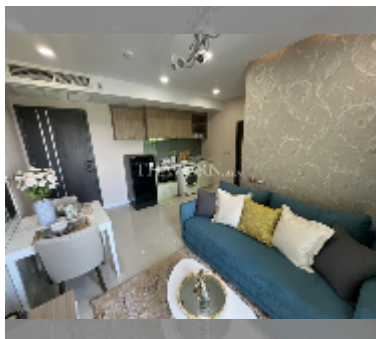

Condo for sale 1 bedroom 37 m² in Dusit Grand Condo View, Pattaya

฿ 2,770,000

UNIT PARAMETERS:

UID	FS-241834
quota	thai quota
type	1 bedroom
size	37m²
floor	27
view	city view
quality	good
equipment: furniture, air conditioner, television, washing-machine, refrigerator	

PROJECT PARAMETERS:

district	Jomtien
buildings	1
floors	36
built in	2016
maintenance	฿ 17,760/year

FACILITIES:

General information: highrise, meters to beach: 300, underground parking, open parking.

Swimming pool: swimming pool, kids pool, waterfall, jacuzzi.

Health zone: gym.

Other: reception, CCTV, security, minimart, laundry.