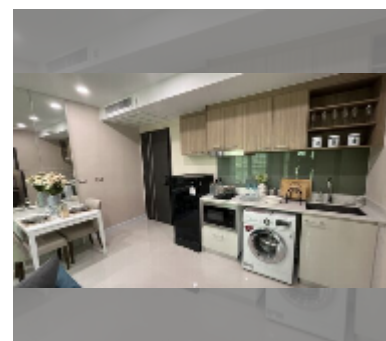

Condo for sale 1 bedroom 37 m² in Dusit Grand Condo View, Pattaya

฿ 2,770,000

UNIT PARAMETERS:

UID	FS-241834
quota	thai quota
type	1 bedroom
size	37m²
floor	27
view	city view
quality	good
equipment: furniture, air conditioner, television, washing-machine, refrigerator	

PROJECT PARAMETERS:

district	Jomtien
buildings	1
floors	36
built in	2016
maintenance	฿ 17,760/year

FACILITIES:

General information: highrise, meters to beach: 300, underground parking, open parking.

Swimming pool: swimming pool, kids pool, waterfall, jacuzzi.

Health zone: gym.

Other: reception, CCTV, security, minimart, laundry.