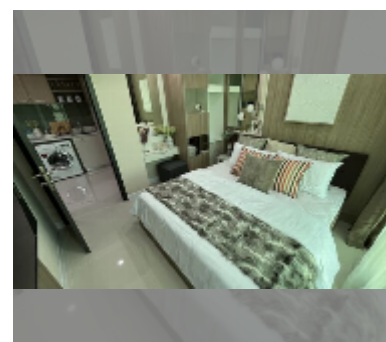

Condo for sale 1 bedroom 37 m² in Dusit Grand Condo View, Pattaya

฿ 2,770,000

UNIT PARAMETERS:

UID	FS-241834
quota	thai quota
type	1 bedroom
size	37m²
floor	27
view	city view
quality	good
equipment: furniture, air conditioner, television, washing-machine, refrigerator	

PROJECT PARAMETERS:

district	Jomtien
buildings	1
floors	36
built in	2016
maintenance	฿ 17,760/year

FACILITIES:

General information: highrise, meters to beach: 300, underground parking, open parking.

Swimming pool: swimming pool, kids pool, waterfall, jacuzzi.

Health zone: gym.

Other: reception, CCTV, security, minimart, laundry.