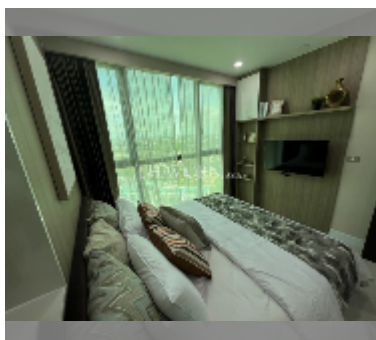

Condo for sale 1 bedroom 37 m² in Dusit Grand Condo View, Pattaya

฿ 2,770,000

UNIT PARAMETERS:

UID	FS-241834
quota	thai quota
type	1 bedroom
size	37m²
floor	27
view	city view
quality	good
equipment: furniture, air conditioner, television, washing-machine, refrigerator	

PROJECT PARAMETERS:

district	Jomtien
buildings	1
floors	36
built in	2016
maintenance	฿ 17,760/year

FACILITIES:

General information: highrise, meters to beach: 300, underground parking, open parking.

Swimming pool: swimming pool, kids pool, waterfall, jacuzzi.

Health zone: gym.

Other: reception, CCTV, security, minimart, laundry.