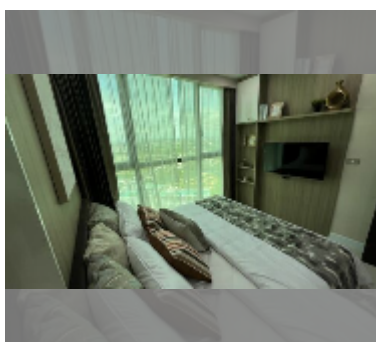

Condo for sale 1 bedroom 37 m² in Dusit Grand Condo View, Pattaya

฿ 2,770,000

UNIT PARAMETERS:

UID	FS-241834
quota	thai quota
type	1 bedroom
size	37m²
floor	27
view	city view
quality	good
equipment: furniture, air conditioner, television, washing-machine, refrigerator	

PROJECT PARAMETERS:

district	Jomtien
buildings	1
floors	36
built in	2016
maintenance	฿ 17,760/year

FACILITIES:

General information: highrise, meters to beach: 300, underground parking, open parking.

Swimming pool: swimming pool, kids pool, waterfall, jacuzzi.

Health zone: gym.

Other: reception, CCTV, security, minimart, laundry.