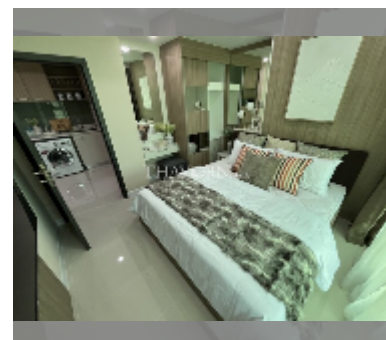

Condo for sale 1 bedroom 37 m² in Dusit Grand Condo View, Pattaya

฿ 2,770,000

UNIT PARAMETERS:

UID	FS-241834
quota	thai quota
type	1 bedroom
size	37m²
floor	27
view	city view
quality	good
equipment: furniture, air conditioner, television, washing-machine, refrigerator	

PROJECT PARAMETERS:

district	Jomtien
buildings	1
floors	36
built in	2016
maintenance	฿ 17,760/year

FACILITIES:

General information: highrise, meters to beach: 300, underground parking, open parking.

Swimming pool: swimming pool, kids pool, waterfall, jacuzzi.

Health zone: gym.

Other: reception, CCTV, security, minimart, laundry.