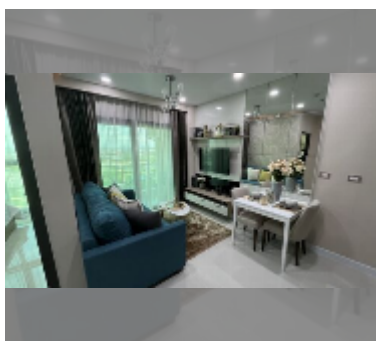

Condo for sale 1 bedroom 37 m² in Dusit Grand Condo View, Pattaya

฿ 2,770,000

UNIT PARAMETERS:

UID	FS-241834
quota	thai quota
type	1 bedroom
size	37m²
floor	27
view	city view
quality	good
equipment: furniture, air conditioner, television, washing-machine, refrigerator	

PROJECT PARAMETERS:

district	Jomtien
buildings	1
floors	36
built in	2016
maintenance	฿ 17,760/year

FACILITIES:

General information: highrise, meters to beach: 300, underground parking, open parking.

Swimming pool: swimming pool, kids pool, waterfall, jacuzzi.

Health zone: gym.

Other: reception, CCTV, security, minimart, laundry.