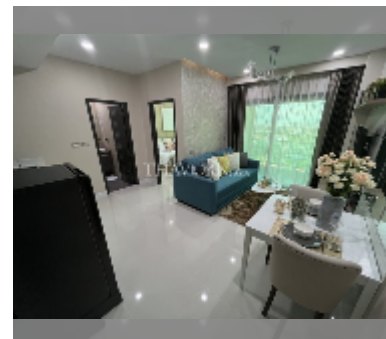

Condo for sale 1 bedroom 37 m² in Dusit Grand Condo View, Pattaya

฿ 2,770,000

UNIT PARAMETERS:

UID	FS-241834
quota	thai quota
type	1 bedroom
size	37m²
floor	27
view	city view
quality	good
equipment: furniture, air conditioner, television, washing-machine, refrigerator	

PROJECT PARAMETERS:

district	Jomtien
buildings	1
floors	36
built in	2016
maintenance	฿ 17,760/year

FACILITIES:

General information: highrise, meters to beach: 300, underground parking, open parking.

Swimming pool: swimming pool, kids pool, waterfall, jacuzzi.

Health zone: gym.

Other: reception, CCTV, security, minimart, laundry.