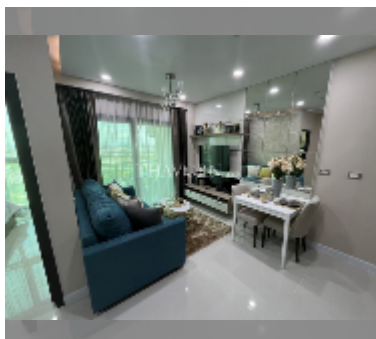

Condo for sale 1 bedroom 37 m² in Dusit Grand Condo View, Pattaya

฿ 2,770,000

UNIT PARAMETERS:

UID	FS-241834
quota	thai quota
type	1 bedroom
size	37m²
floor	27
view	city view
quality	good
equipment: furniture, air conditioner, television, washing-machine, refrigerator	

PROJECT PARAMETERS:

district	Jomtien
buildings	1
floors	36
built in	2016
maintenance	฿ 17,760/year

FACILITIES:

General information: highrise, meters to beach: 300, underground parking, open parking.

Swimming pool: swimming pool, kids pool, waterfall, jacuzzi.

Health zone: gym.

Other: reception, CCTV, security, minimart, laundry.