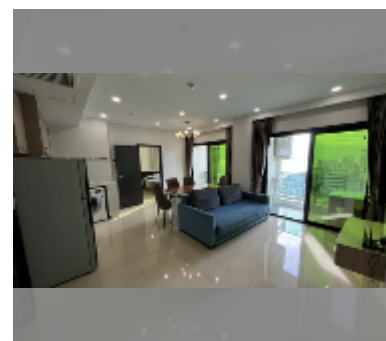

Condo for sale 2 bedroom 70 m² in Dusit Grand Condo View, Pattaya

฿ 7,320,000

UNIT PARAMETERS:

UID	FS-241832
quota	foreign quota
type	2 bedroom
size	70m²
floor	33
view	sea view
quality	good
equipment: furniture, air conditioner, washing-machine, refrigerator	

PROJECT PARAMETERS:

district	Jomtien
buildings	1
floors	36
built in	2016
maintenance	฿ 33,600/year

FACILITIES:

General information: highrise, meters to beach: 300, underground parking, open parking.

Swimming pool: swimming pool, kids pool, waterfall, jacuzzi.

Health zone: gym.

Other: reception, CCTV, security, minimart, laundry.