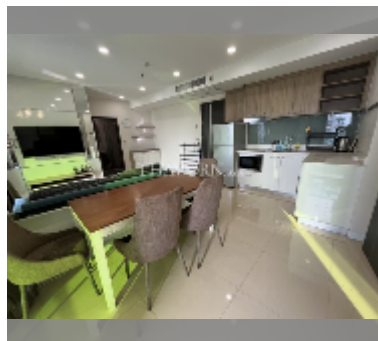

Condo for sale 2 bedroom 70 m² in Dusit Grand Condo View, Pattaya

฿ 7,320,000

UNIT PARAMETERS:

UID	FS-241832
quota	foreign quota
type	2 bedroom
size	70m ²
floor	33
view	sea view
quality	good
equipment: furniture, air conditioner, washing-machine, refrigerator	

Health zone: gym.

Other: reception, CCTV, security, minimart, laundry.

[details](#)