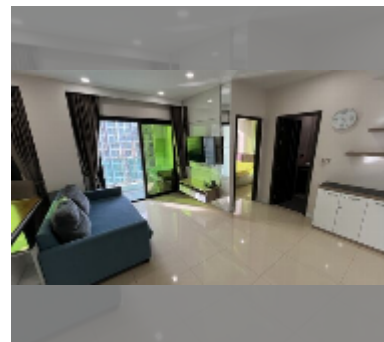

Condo for sale 2 bedroom 70 m² in Dusit Grand Condo View, Pattaya

฿ 7,320,000

UNIT PARAMETERS:

UID	FS-241832
quota	foreign quota
type	2 bedroom
size	70m²
floor	33
view	sea view
quality	good
equipment: furniture, air conditioner, washing-machine, refrigerator	

PROJECT PARAMETERS:

district	Jomtien
buildings	1
floors	36
built in	2016
maintenance	฿ 33,600/year

FACILITIES:

General information: highrise, meters to beach: 300, underground parking, open parking.

Swimming pool: swimming pool, kids pool, waterfall, jacuzzi.

Health zone: gym.

Other: reception, CCTV, security, minimart, laundry.