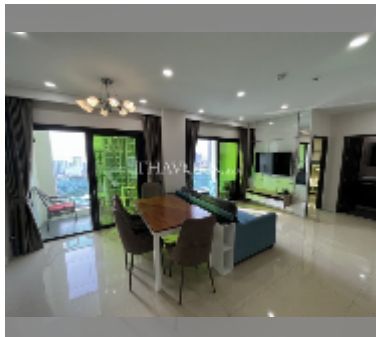

Condo for sale 2 bedroom 70 m² in Dusit Grand Condo View, Pattaya

฿ 7,390,000

UNIT PARAMETERS:

UID	FS-241832
quota	foreign quota
type	2 bedroom
size	70m²
floor	33
view	sea view
quality	good
equipment: furniture, air conditioner, washing-machine, refrigerator	

PROJECT PARAMETERS:

district	Jomtien
buildings	1
floors	36
built in	2016
maintenance	฿ 33,600/year

FACILITIES:

General information: highrise, meters to beach: 300, underground parking, open parking.

Swimming pool: swimming pool, kids pool, waterfall, jacuzzi.

Health zone: gym.

Other: reception, CCTV, security, minimart, laundry.