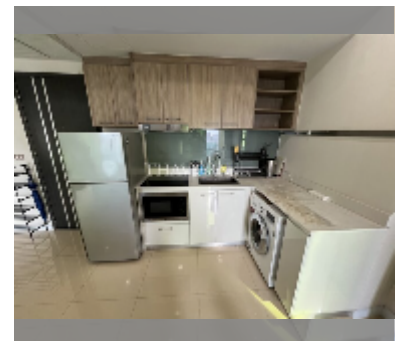

Condo for sale 2 bedroom 70 m² in Dusit Grand Condo View, Pattaya

฿ 7,320,000

UNIT PARAMETERS:

UID	FS-241832
quota	foreign quota
type	2 bedroom
size	70m²
floor	33
view	sea view
quality	good
equipment: furniture, air conditioner, washing-machine, refrigerator	

PROJECT PARAMETERS:

district	Jomtien
buildings	1
floors	36
built in	2016
maintenance	฿ 33,600/year

FACILITIES:

General information: highrise, meters to beach: 300, underground parking, open parking.

Swimming pool: swimming pool, kids pool, waterfall, jacuzzi.

Health zone: gym.

Other: reception, CCTV, security, minimart, laundry.