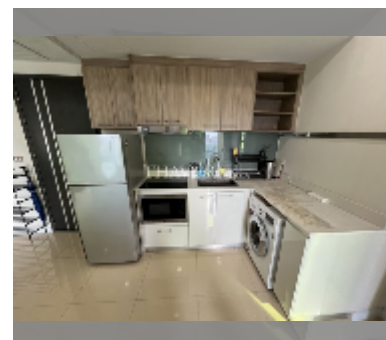

Condo for sale 2 bedroom 70 m² in Dusit Grand Condo View, Pattaya

฿ 7,390,000

UNIT PARAMETERS:

UID	FS-241832
quota	foreign quota
type	2 bedroom
size	70m²
floor	33
view	sea view
quality	good
equipment: furniture, air conditioner, washing-machine, refrigerator	

PROJECT PARAMETERS:

district	Jomtien
buildings	1
floors	36
built in	2016
maintenance	฿ 33,600/year

FACILITIES:

General information: highrise, meters to beach: 300, underground parking, open parking.

Swimming pool: swimming pool, kids pool, waterfall, jacuzzi.

Health zone: gym.

Other: reception, CCTV, security, minimart, laundry.