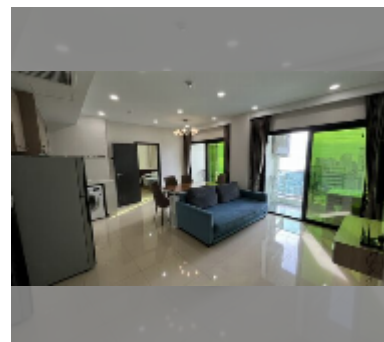

Condo for sale 2 bedroom 70 m² in Dusit Grand Condo View, Pattaya

฿ 7,320,000

UNIT PARAMETERS:

UID	FS-241832
quota	foreign quota
type	2 bedroom
size	70m²
floor	33
view	sea view
quality	good
equipment: furniture, air conditioner, washing-machine, refrigerator	

PROJECT PARAMETERS:

district	Jomtien
buildings	1
floors	36
built in	2016
maintenance	฿ 33,600/year

FACILITIES:

General information: highrise, meters to beach: 300, underground parking, open parking.

Swimming pool: swimming pool, kids pool, waterfall, jacuzzi.

Health zone: gym.

Other: reception, CCTV, security, minimart, laundry.