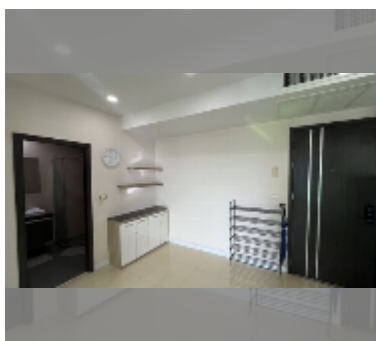

Condo for sale 2 bedroom 70 m² in Dusit Grand Condo View, Pattaya

฿ 7,320,000

UNIT PARAMETERS:

UID	FS-241832
quota	foreign quota
type	2 bedroom
size	70m ²
floor	33
view	sea view
quality	good
equipment: furniture, air conditioner, washing-machine, refrigerator	

PROJECT PARAMETERS:

district	Jomtien
buildings	1
floors	36
built in	2016
maintenance	฿ 33,600/year

FACILITIES:

General information: highrise, meters to beach: 300, underground parking, open parking.

Swimming pool: swimming pool, kids pool, waterfall, jacuzzi.

Health zone: gym.

Other: reception, CCTV, security, minimart, laundry.

[details](#)