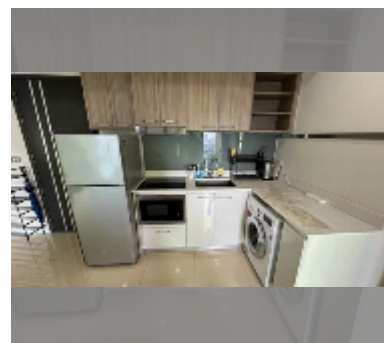

Condo for sale 2 bedroom 70 m² in Dusit Grand Condo View, Pattaya

฿ 7,320,000

UNIT PARAMETERS:

UID	FS-241832
quota	foreign quota
type	2 bedroom
size	70m²
floor	33
view	sea view
quality	good
equipment: furniture, air conditioner, washing-machine, refrigerator	

PROJECT PARAMETERS:

district	Jomtien
buildings	1
floors	36
built in	2016
maintenance	฿ 33,600/year

FACILITIES:

General information: highrise, meters to beach: 300, underground parking, open parking.

Swimming pool: swimming pool, kids pool, waterfall, jacuzzi.

Health zone: gym.

Other: reception, CCTV, security, minimart, laundry.