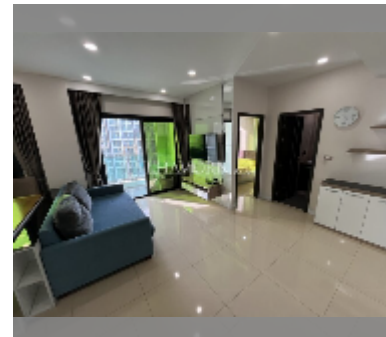

Condo for sale 2 bedroom 70 m² in Dusit Grand Condo View, Pattaya

฿ 7,390,000

UNIT PARAMETERS:

UID	FS-241832
quota	foreign quota
type	2 bedroom
size	70m²
floor	33
view	sea view
quality	good
equipment: furniture, air conditioner, washing-machine, refrigerator	

PROJECT PARAMETERS:

district	Jomtien
buildings	1
floors	36
built in	2016
maintenance	฿ 33,600/year

FACILITIES:

General information: highrise, meters to beach: 300, underground parking, open parking.

Swimming pool: swimming pool, kids pool, waterfall, jacuzzi.

Health zone: gym.

Other: reception, CCTV, security, minimart, laundry.