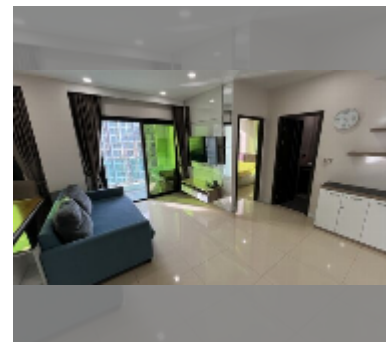

Condo for sale 2 bedroom 70 m² in Dusit Grand Condo View, Pattaya

฿ 7,320,000

UNIT PARAMETERS:

UID	FS-241832
quota	foreign quota
type	2 bedroom
size	70m²
floor	33
view	sea view
quality	good
equipment: furniture, air conditioner, washing-machine, refrigerator	

PROJECT PARAMETERS:

district	Jomtien
buildings	1
floors	36
built in	2016
maintenance	฿ 33,600/year

FACILITIES:

General information: highrise, meters to beach: 300, underground parking, open parking.

Swimming pool: swimming pool, kids pool, waterfall, jacuzzi.

Health zone: gym.

Other: reception, CCTV, security, minimart, laundry.