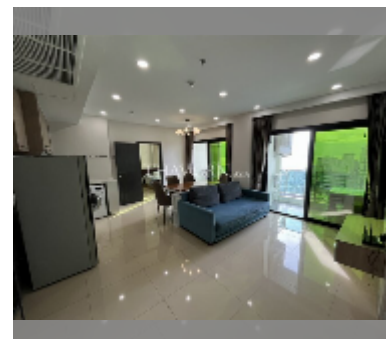

## Condo for sale 2 bedroom 70 m<sup>2</sup> in Dusit Grand Condo View, Pattaya

**฿ 7,390,000**

**UNIT PARAMETERS:**

UID	FS-241832
quota	foreign quota
type	2 bedroom
size	70m <sup>2</sup>
floor	33
view	sea view
quality	good
equipment: furniture, air conditioner, washing-machine, refrigerator	

Swimming pool: swimming pool, kids pool, waterfall, jacuzzi.

Health zone: gym.

Other: reception, CCTV, security, minimart, laundry.

[details](#)