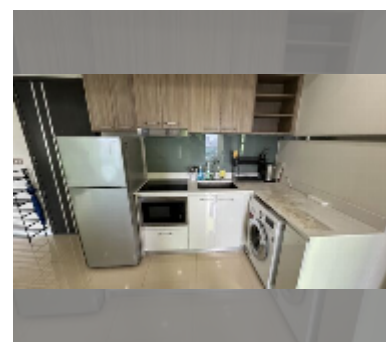

Condo for sale 2 bedroom 70 m² in Dusit Grand Condo View, Pattaya

฿ 7,320,000

UNIT PARAMETERS:

UID	FS-241832
quota	foreign quota
type	2 bedroom
size	70m²
floor	33
view	sea view
quality	good
equipment: furniture, air conditioner, washing-machine, refrigerator	

PROJECT PARAMETERS:

district	Jomtien
buildings	1
floors	36
built in	2016
maintenance	฿ 33,600/year

FACILITIES:

General information: highrise, meters to beach: 300, underground parking, open parking.

Swimming pool: swimming pool, kids pool, waterfall, jacuzzi.

Health zone: gym.

Other: reception, CCTV, security, minimart, laundry.