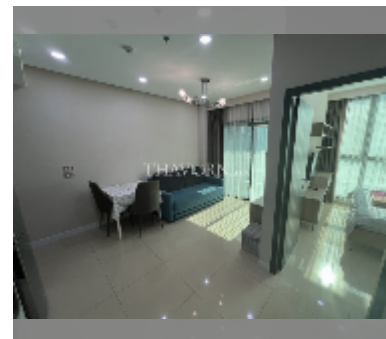

Condo for sale 1 bedroom 35 m² in Dusit Grand Condo View, Pattaya

฿ 2,400,000

UNIT PARAMETERS:

UID	FS-241829
quota	foreign quota
type	1 bedroom
size	35m²
floor	5
view	city view
quality	good
equipment: furniture, air conditioner, television	

PROJECT PARAMETERS:

district	Jomtien
buildings	1
floors	36
built in	2016
maintenance	฿ 16,800/year

FACILITIES:

General information: highrise, meters to beach: 300, underground parking, open parking.

Swimming pool: swimming pool, kids pool, waterfall, jacuzzi.

Health zone: gym.

Other: reception, CCTV, security, minimart, laundry.