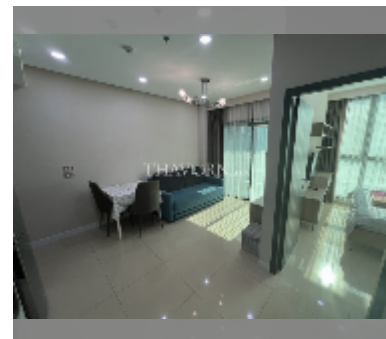

Condo for sale 1 bedroom 35 m² in Dusit Grand Condo View, Pattaya

฿ 2,400,000

UNIT PARAMETERS:

| | |
|---------------------------------------------------|------------------|
| UID | FS-241829 |
| quota | foreign quota |
| type | 1 bedroom |
| size | 35m ² |
| floor | 5 |
| view | city view |
| quality | good |
| equipment: furniture, air conditioner, television | |

Swimming pool: swimming pool, kids pool, waterfall, jacuzzi.

Health zone: gym.

Other: reception, CCTV, security, minimart, laundry.

[details](#)