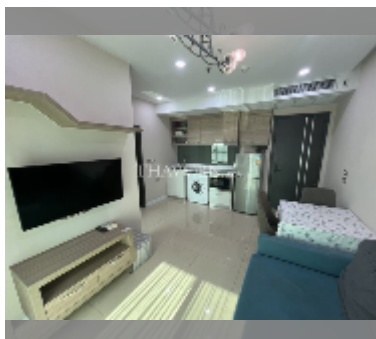

Condo for sale 1 bedroom 35 m² in Dusit Grand Condo View, Pattaya

฿ 2,400,000

UNIT PARAMETERS:

UID	FS-241829
quota	foreign quota
type	1 bedroom
size	35m²
floor	5
view	city view
quality	good
equipment: furniture, air conditioner, television	

PROJECT PARAMETERS:

district	Jomtien
buildings	1
floors	36
built in	2016
maintenance	฿ 16,800/year

FACILITIES:

General information: highrise, meters to beach: 300, underground parking, open parking.

Swimming pool: swimming pool, kids pool, waterfall, jacuzzi.

Health zone: gym.

Other: reception, CCTV, security, minimart, laundry.