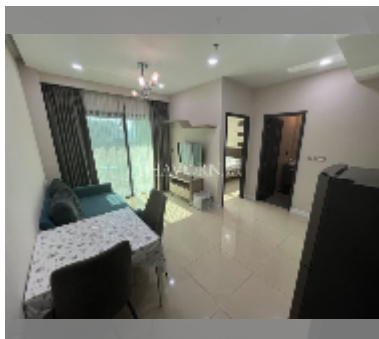

Condo for sale 1 bedroom 35 m² in Dusit Grand Condo View, Pattaya

฿ 2,400,000

UNIT PARAMETERS:

UID	FS-241829
quota	foreign quota
type	1 bedroom
size	35m²
floor	5
view	city view
quality	good
equipment: furniture, air conditioner, television	

PROJECT PARAMETERS:

district	Jomtien
buildings	1
floors	36
built in	2016
maintenance	฿ 16,800/year

FACILITIES:

General information: highrise, meters to beach: 300, underground parking, open parking.

Swimming pool: swimming pool, kids pool, waterfall, jacuzzi.

Health zone: gym.

Other: reception, CCTV, security, minimart, laundry.