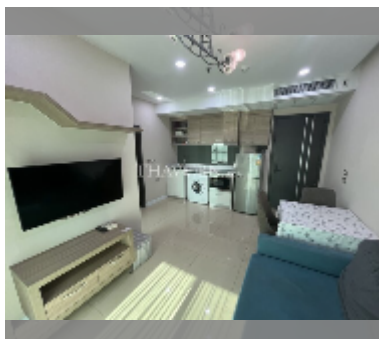

Condo for sale 1 bedroom 35 m² in Dusit Grand Condo View, Pattaya

฿ 2,400,000

UNIT PARAMETERS:

UID	FS-241829
quota	foreign quota
type	1 bedroom
size	35m²
floor	5
view	city view
quality	good
equipment: furniture, air conditioner, television	

PROJECT PARAMETERS:

district	Jomtien
buildings	1
floors	36
built in	2016
maintenance	฿ 16,800/year

FACILITIES:

General information: highrise, meters to beach: 300, underground parking, open parking.

Swimming pool: swimming pool, kids pool, waterfall, jacuzzi.

Health zone: gym.

Other: reception, CCTV, security, minimart, laundry.