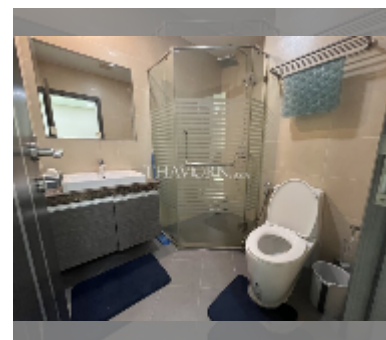

Condo for sale 1 bedroom 35 m² in Dusit Grand Condo View, Pattaya

฿ 2,400,000

UNIT PARAMETERS:

UID	FS-241829
quota	foreign quota
type	1 bedroom
size	35m ²
floor	5
view	city view
quality	good
equipment: furniture, air conditioner, television	

PROJECT PARAMETERS:

district	Jomtien
buildings	1
floors	36
built in	2016
maintenance	฿ 16,800/year

FACILITIES:

General information: highrise, meters to beach: 300, underground parking, open parking.

Swimming pool: swimming pool, kids pool, waterfall, jacuzzi.

Health zone: gym.

Other: reception, CCTV, security, minimart, laundry.

[details](#)