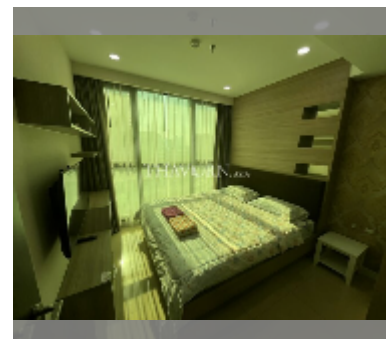

Condo for sale 1 bedroom 35 m² in Dusit Grand Condo View, Pattaya

฿ 2,400,000

UNIT PARAMETERS:

UID	FS-241829
quota	foreign quota
type	1 bedroom
size	35m²
floor	5
view	city view
quality	good
equipment: furniture, air conditioner, television	

PROJECT PARAMETERS:

district	Jomtien
buildings	1
floors	36
built in	2016
maintenance	฿ 16,800/year

FACILITIES:

General information: highrise, meters to beach: 300, underground parking, open parking.

Swimming pool: swimming pool, kids pool, waterfall, jacuzzi.

Health zone: gym.

Other: reception, CCTV, security, minimart, laundry.