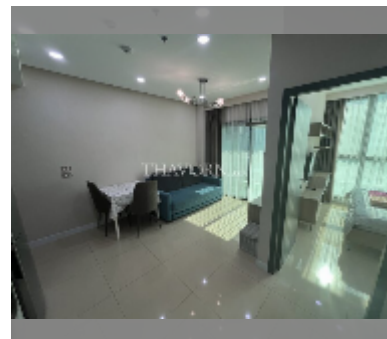

Condo for sale 1 bedroom 35 m² in Dusit Grand Condo View, Pattaya

฿ 2,400,000

UNIT PARAMETERS:

UID	FS-241829
quota	foreign quota
type	1 bedroom
size	35m²
floor	5
view	city view
quality	good
equipment: furniture, air conditioner, television	

PROJECT PARAMETERS:

district	Jomtien
buildings	1
floors	36
built in	2016
maintenance	฿ 16,800/year

FACILITIES:

General information: highrise, meters to beach: 300, underground parking, open parking.

Swimming pool: swimming pool, kids pool, waterfall, jacuzzi.

Health zone: gym.

Other: reception, CCTV, security, minimart, laundry.