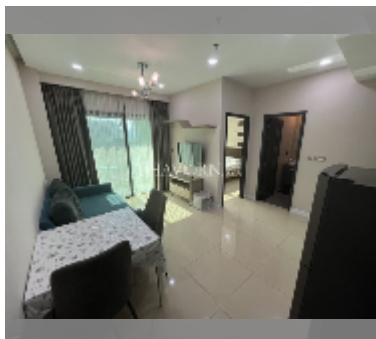

Condo for sale 1 bedroom 35 m² in Dusit Grand Condo View, Pattaya

฿ 2,400,000

UNIT PARAMETERS:

UID	FS-241829
quota	foreign quota
type	1 bedroom
size	35m²
floor	5
view	city view
quality	good
equipment: furniture, air conditioner, television	

PROJECT PARAMETERS:

district	Jomtien
buildings	1
floors	36
built in	2016
maintenance	฿ 16,800/year

FACILITIES:

General information: highrise, meters to beach: 300, underground parking, open parking.

Swimming pool: swimming pool, kids pool, waterfall, jacuzzi.

Health zone: gym.

Other: reception, CCTV, security, minimart, laundry.