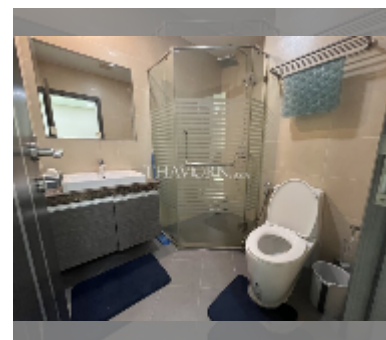

Condo for sale 1 bedroom 35 m² in Dusit Grand Condo View, Pattaya

฿ 2,400,000

UNIT PARAMETERS:

| | |
|---------------------------------------------------|------------------|
| UID | FS-241829 |
| quota | foreign quota |
| type | 1 bedroom |
| size | 35m ² |
| floor | 5 |
| view | city view |
| quality | good |
| equipment: furniture, air conditioner, television | |

Swimming pool: swimming pool, kids pool, waterfall, jacuzzi.

Health zone: gym.

Other: reception, CCTV, security, minimart, laundry.

[details](#)