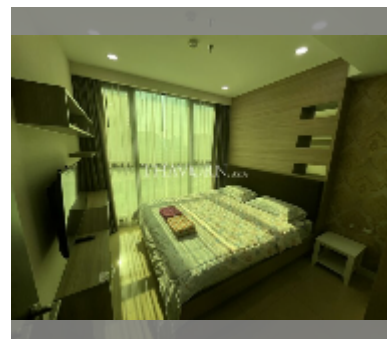

Condo for sale 1 bedroom 35 m² in Dusit Grand Condo View, Pattaya

฿ 2,400,000

UNIT PARAMETERS:

UID	FS-241829
quota	foreign quota
type	1 bedroom
size	35m²
floor	5
view	city view
quality	good
equipment: furniture, air conditioner, television	

PROJECT PARAMETERS:

district	Jomtien
buildings	1
floors	36
built in	2016
maintenance	฿ 16,800/year

FACILITIES:

General information: highrise, meters to beach: 300, underground parking, open parking.

Swimming pool: swimming pool, kids pool, waterfall, jacuzzi.

Health zone: gym.

Other: reception, CCTV, security, minimart, laundry.