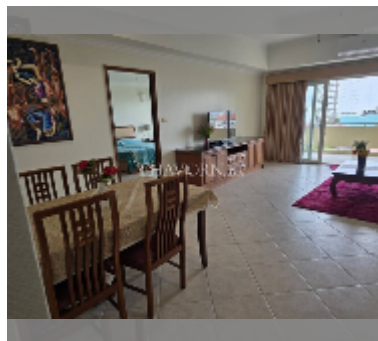

Condo for sale 1 bedroom 83 m² in View Talay Residence, Pattaya

฿ 6,500,000

UNIT PARAMETERS:

UID	FS-241824
quota	company ownership
type	1 bedroom
size	83m ²
floor	7
view	sea view
quality	good
equipment: furniture, air conditioner, television, refrigerator	

PROJECT PARAMETERS:

district	Jomtien
buildings	1
floors	5

FACILITIES:

- General information: resort, open parking.
- Swimming pool: kids pool.
- Chill zone: chill zone, garden.
- Other: CCTV, security.

[details](#)