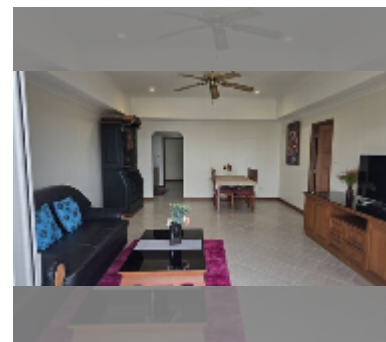

Condo for sale 1 bedroom 83 m² in View Talay Residence, Pattaya

฿ 6,500,000

UNIT PARAMETERS:

UID	FS-241824
quota	company ownership
type	1 bedroom
size	83m ²
floor	7
view	sea view
quality	good
equipment: furniture, air conditioner, television, refrigerator	

PROJECT PARAMETERS:

district	Jomtien
buildings	1
floors	5

FACILITIES:

- General information: resort, open parking.
- Swimming pool: kids pool.
- Chill zone: chill zone, garden.
- Other: CCTV, security.

[details](#)