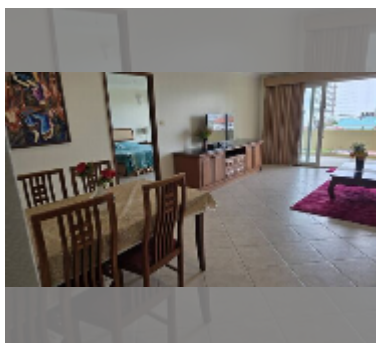

Condo for sale 1 bedroom 83 m² in View Talay Residence, Pattaya

฿ 6,500,000

UNIT PARAMETERS:

UID	FS-241824
quota	company ownership
type	1 bedroom
size	83m ²
floor	7
view	sea view
quality	good
equipment: furniture, air conditioner, television, refrigerator	

PROJECT PARAMETERS:

district	Jomtien
buildings	1
floors	5

FACILITIES:

- General information: resort, open parking.
- Swimming pool: kids pool.
- Chill zone: chill zone, garden.
- Other: CCTV, security.

[details](#)