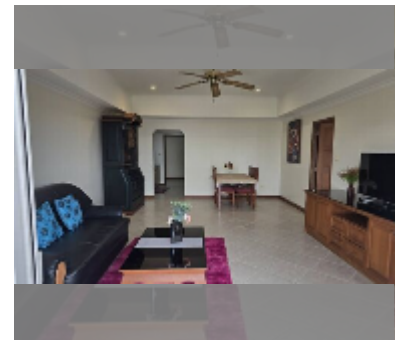

Condo for sale 1 bedroom 83 m² in View Talay Residence, Pattaya

฿ 6,500,000

UNIT PARAMETERS:

UID	FS-241824
quota	company ownership
type	1 bedroom
size	83m²
floor	7
view	sea view
quality	good
equipment: furniture, air conditioner, television, refrigerator	

PROJECT PARAMETERS:

district	Jomtien
buildings	1
floors	5

FACILITIES:

- General information: resort, open parking.
- Swimming pool: kids pool.
- Chill zone: chill zone, garden.
- Other: CCTV, security.