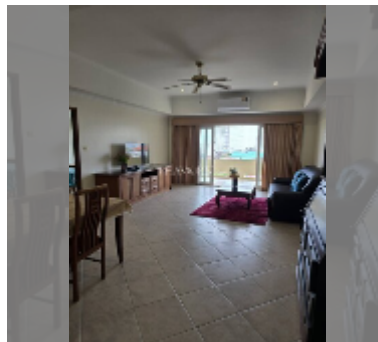

Condo for sale 1 bedroom 83 m² in View Talay Residence, Pattaya

฿ 6,500,000

UNIT PARAMETERS:

UID	FS-241824
quota	company ownership
type	1 bedroom
size	83m ²
floor	7
view	sea view
quality	good
equipment: furniture, air conditioner, television, refrigerator	

PROJECT PARAMETERS:

district	Jomtien
buildings	1
floors	5

FACILITIES:

- General information: resort, open parking.
- Swimming pool: kids pool.
- Chill zone: chill zone, garden.
- Other: CCTV, security.

[details](#)