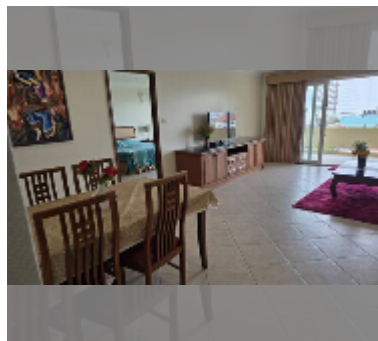

Condo for sale 1 bedroom 83 m² in View Talay Residence, Pattaya

฿ 6,500,000

UNIT PARAMETERS:

UID	FS-241824
quota	company ownership
type	1 bedroom
size	83m²
floor	7
view	sea view
quality	good
equipment: furniture, air conditioner, television, refrigerator	

PROJECT PARAMETERS:

district	Jomtien
buildings	1
floors	5

FACILITIES:

- General information: resort, open parking.
- Swimming pool: kids pool.
- Chill zone: chill zone, garden.
- Other: CCTV, security.