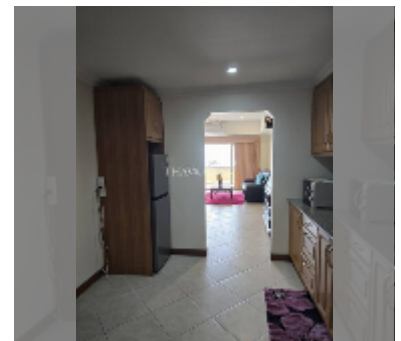

Condo for sale 1 bedroom 83 m² in View Talay Residence, Pattaya

฿ 6,500,000

UNIT PARAMETERS:

UID	FS-241824
quota	company ownership
type	1 bedroom
size	83m²
floor	7
view	sea view
quality	good
equipment: furniture, air conditioner, television, refrigerator	

PROJECT PARAMETERS:

district	Jomtien
buildings	1
floors	5

FACILITIES:

- General information: resort, open parking.
- Swimming pool: kids pool.
- Chill zone: chill zone, garden.
- Other: CCTV, security.