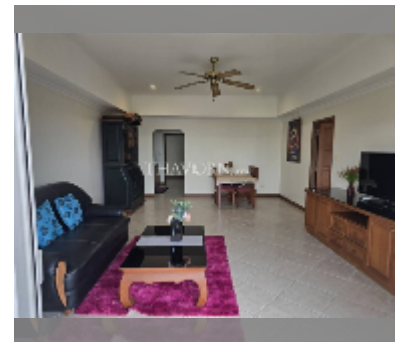

Condo for sale 1 bedroom 83 m² in View Talay Residence, Pattaya

฿ 6,500,000

UNIT PARAMETERS:

UID	FS-241824
quota	company ownership
type	1 bedroom
size	83m ²
floor	7
view	sea view
quality	good
equipment: furniture, air conditioner, television, refrigerator	

PROJECT PARAMETERS:

district	Jomtien
buildings	1
floors	5

FACILITIES:

- General information: resort, open parking.
- Swimming pool: kids pool.
- Chill zone: chill zone, garden.
- Other: CCTV, security.

[details](#)