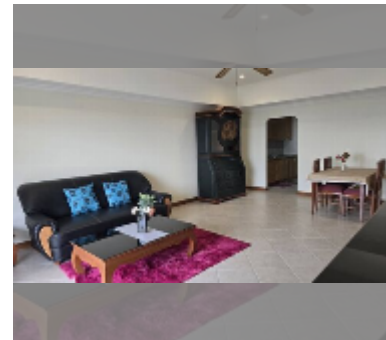

Condo for sale 1 bedroom 83 m² in View Talay Residence, Pattaya

฿ 6,500,000

UNIT PARAMETERS:

UID	FS-241824
quota	company ownership
type	1 bedroom
size	83m²
floor	7
view	sea view
quality	good
equipment: furniture, air conditioner, television, refrigerator	

PROJECT PARAMETERS:

district	Jomtien
buildings	1
floors	5

FACILITIES:

- General information: resort, open parking.
- Swimming pool: kids pool.
- Chill zone: chill zone, garden.
- Other: CCTV, security.