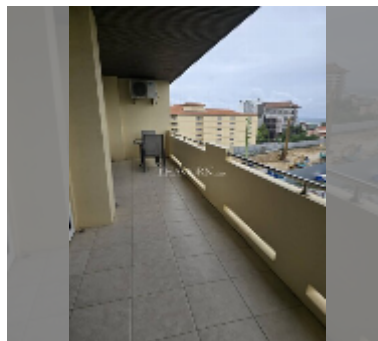

## Condo for sale 1 bedroom 83 m<sup>2</sup> in View Talay Residence, Pattaya

**฿ 6,500,000**

**UNIT PARAMETERS:**

UID	FS-241823
quota	company ownership
type	1 bedroom
size	83m <sup>2</sup>
floor	7
view	sea view
quality	good
equipment: furniture, television	

**PROJECT PARAMETERS:**

district	Jomtien
buildings	1
floors	5

**FACILITIES:**

- General information: resort, open parking.
- Swimming pool: kids pool.
- Chill zone: chill zone, garden.
- Other: CCTV, security.