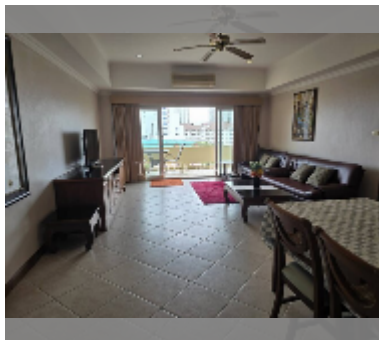

公寓 for sale 1间卧室 83 平方米 在 View Talay Residence, Pattaya

฿ 6,500,000

UNIT PARAMETERS:

UID	FS-241823
所有权	company ownership
类型	1间卧室
面积	83平方米
楼层	7
风景	海景
quality	good
equipment:	furniture, television

PROJECT PARAMETERS:

地区	乔木提恩
楼房	1
楼层	5

FACILITIES:

一般信息: 度假公寓, 室外停车场.

游泳池: 儿童游泳池.

寒冷地带: 寒冷地带, 花园.

其他: 中央电视台, 安全.