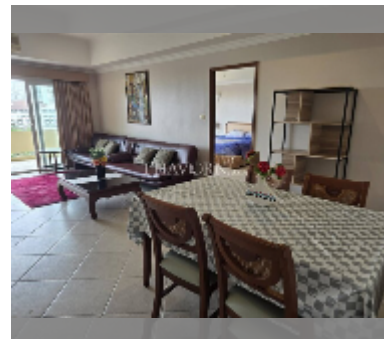

公寓 for sale 1间卧室 83 平方米 在 View Talay Residence, Pattaya

฿ 6,500,000

UNIT PARAMETERS:

UID	FS-241823
所有权	company ownership
类型	1间卧室
面积	83平方米
楼层	7
风景	海景
quality	good
equipment:	furniture, television

PROJECT PARAMETERS:

地区	乔木提恩
楼房	1
楼层	5

FACILITIES:

一般信息: 度假公寓, 室外停车场.

游泳池: 儿童游泳池.

寒冷地带: 寒冷地带, 花园.

其他: 中央电视台, 安全.