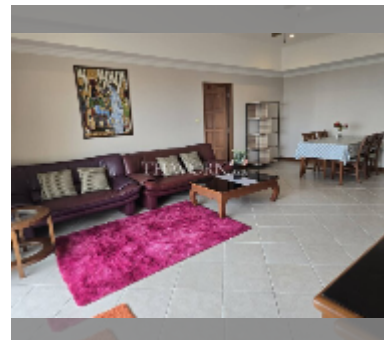

公寓 for sale 1间卧室 83 平方米 在 View Talay Residence, Pattaya

฿ 6,500,000

UNIT PARAMETERS:

UID	FS-241823
所有权	company ownership
类型	1间卧室
面积	83平方米
楼层	7
风景	海景
quality	good
equipment:	furniture, television

PROJECT PARAMETERS:

地区	乔木提恩
楼房	1
楼层	5

FACILITIES:

一般信息: 度假公寓, 室外停车场.

游泳池: 儿童游泳池.

寒冷地带: 寒冷地带, 花园.

其他: 中央电视台, 安全.