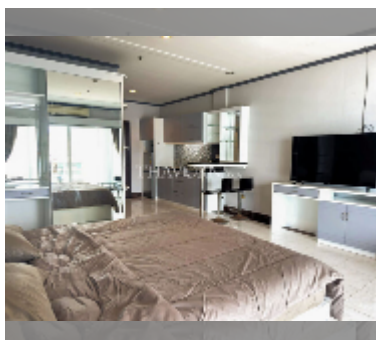

Condo for sale studio 48 m² in View Talay 8, Pattaya

฿ 3,350,000

UNIT PARAMETERS:

UID	FS-241822
quota	foreign quota
type	studio
size	48m²
floor	8
view	sea view
quality	good
equipment: furniture, air conditioner, television, refrigerator	

PROJECT PARAMETERS:

district	Jomtien
buildings	1
floors	30
built in	2010

FACILITIES:

General information: highrise, covered parking.

Swimming pool: swimming pool.

Chill zone: garden.

Health zone: gym.

Other: kids playgarden, CCTV, security.