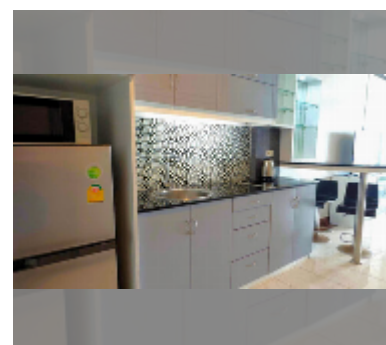

Condo for sale studio 48 m² in View Talay 8, Pattaya

฿ 3,350,000

UNIT PARAMETERS:

UID	FS-241822
quota	foreign quota
type	studio
size	48m²
floor	8
view	sea view
quality	good
equipment: furniture, air conditioner, television, refrigerator	

PROJECT PARAMETERS:

district	Jomtien
buildings	1
floors	30
built in	2010

FACILITIES:

General information: highrise, covered parking.

Swimming pool: swimming pool.

Chill zone: garden.

Health zone: gym.

Other: kids playgarden, CCTV, security.