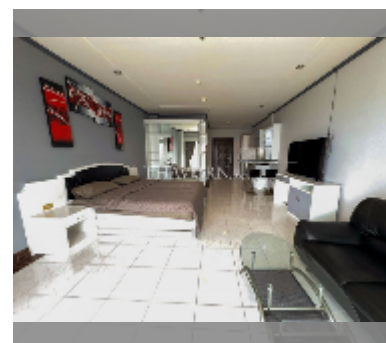

Condo for sale studio 48 m² in View Talay 8, Pattaya

฿ 3,350,000

UNIT PARAMETERS:

UID	FS-241822
quota	foreign quota
type	studio
size	48m²
floor	8
view	sea view
quality	good
equipment: furniture, air conditioner, television, refrigerator	

PROJECT PARAMETERS:

district	Jomtien
buildings	1
floors	30
built in	2010

FACILITIES:

General information: highrise, covered parking.

Swimming pool: swimming pool.

Chill zone: garden.

Health zone: gym.

Other: kids playgarden, CCTV, security.