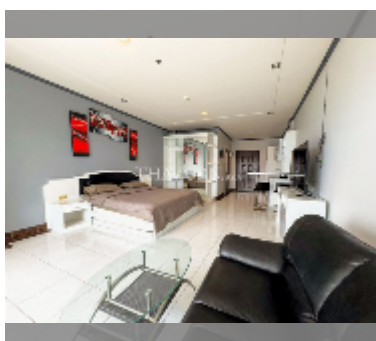

Condo for sale studio 48 m² in View Talay 8, Pattaya

฿ 3,350,000

UNIT PARAMETERS:

UID	FS-241822
quota	foreign quota
type	studio
size	48m²
floor	8
view	sea view
quality	good
equipment: furniture, air conditioner, television, refrigerator	

PROJECT PARAMETERS:

district	Jomtien
buildings	1
floors	30
built in	2010

FACILITIES:

General information: highrise, covered parking.

Swimming pool: swimming pool.

Chill zone: garden.

Health zone: gym.

Other: kids playgarden, CCTV, security.