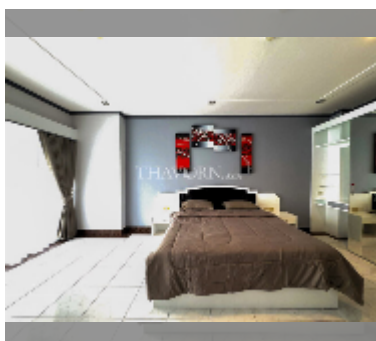

Condo for sale studio 48 m² in View Talay 8, Pattaya

฿ 3,350,000

UNIT PARAMETERS:

UID	FS-241822
quota	foreign quota
type	studio
size	48m²
floor	8
view	sea view
quality	good
equipment: furniture, air conditioner, television, refrigerator	

PROJECT PARAMETERS:

district	Jomtien
buildings	1
floors	30
built in	2010

FACILITIES:

General information: highrise, covered parking.

Swimming pool: swimming pool.

Chill zone: garden.

Health zone: gym.

Other: kids playgarden, CCTV, security.