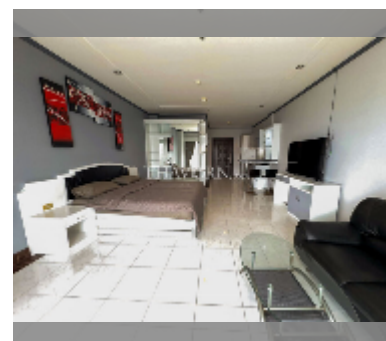

Condo for sale studio 48 m² in View Talay 8, Pattaya

฿ 3,350,000

UNIT PARAMETERS:

UID	FS-241822
quota	foreign quota
type	studio
size	48m²
floor	8
view	sea view
quality	good
equipment: furniture, air conditioner, television, refrigerator	

PROJECT PARAMETERS:

district	Jomtien
buildings	1
floors	30
built in	2010

FACILITIES:

General information: highrise, covered parking.

Swimming pool: swimming pool.

Chill zone: garden.

Health zone: gym.

Other: kids playgarden, CCTV, security.