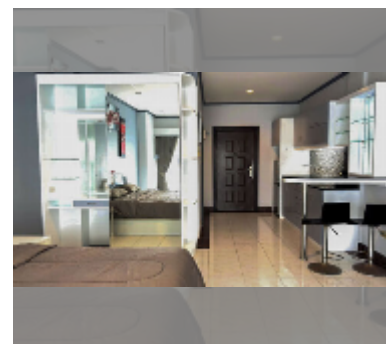

Condo for sale studio 48 m² in View Talay 8, Pattaya

฿ 3,350,000

UNIT PARAMETERS:

UID	FS-241822
quota	foreign quota
type	studio
size	48m²
floor	8
view	sea view
quality	good
equipment: furniture, air conditioner, television, refrigerator	

PROJECT PARAMETERS:

district	Jomtien
buildings	1
floors	30
built in	2010

FACILITIES:

General information: highrise, covered parking.

Swimming pool: swimming pool.

Chill zone: garden.

Health zone: gym.

Other: kids playgarden, CCTV, security.