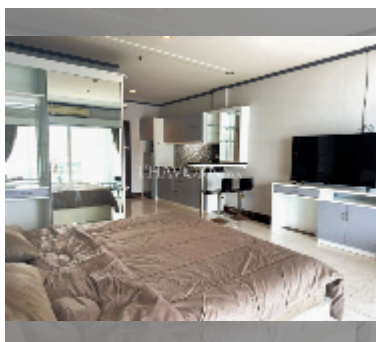

Condo for sale studio 48 m² in View Talay 8, Pattaya

฿ 3,350,000

UNIT PARAMETERS:

UID	FS-241822
quota	foreign quota
type	studio
size	48m²
floor	8
view	sea view
quality	good
equipment: furniture, air conditioner, television, refrigerator	

PROJECT PARAMETERS:

district	Jomtien
buildings	1
floors	30
built in	2010

FACILITIES:

General information: highrise, covered parking.

Swimming pool: swimming pool.

Chill zone: garden.

Health zone: gym.

Other: kids playgarden, CCTV, security.