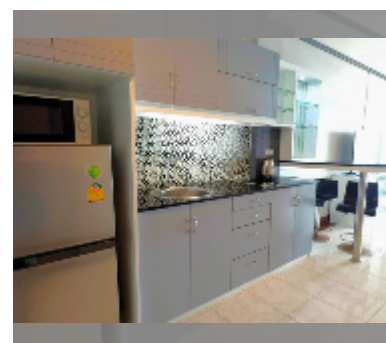

Condo for sale studio 48 m² in View Talay 8, Pattaya

฿ 3,350,000

UNIT PARAMETERS:

UID	FS-241822
quota	foreign quota
type	studio
size	48m²
floor	8
view	sea view
quality	good
equipment: furniture, air conditioner, television, refrigerator	

PROJECT PARAMETERS:

district	Jomtien
buildings	1
floors	30
built in	2010

FACILITIES:

General information: highrise, covered parking.

Swimming pool: swimming pool.

Chill zone: garden.

Health zone: gym.

Other: kids playgarden, CCTV, security.