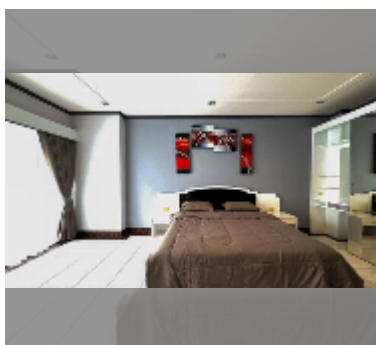

Condo for sale studio 48 m² in View Talay 8, Pattaya

฿ 3,350,000

UNIT PARAMETERS:

UID	FS-241822
quota	foreign quota
type	studio
size	48m²
floor	8
view	sea view
quality	good
equipment: furniture, air conditioner, television, refrigerator	

PROJECT PARAMETERS:

district	Jomtien
buildings	1
floors	30
built in	2010

FACILITIES:

General information: highrise, covered parking.

Swimming pool: swimming pool.

Chill zone: garden.

Health zone: gym.

Other: kids playgarden, CCTV, security.