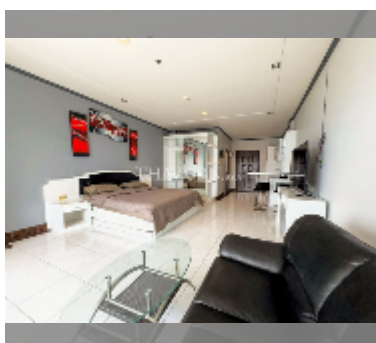

Condo for sale studio 48 m² in View Talay 8, Pattaya

฿ 3,350,000

UNIT PARAMETERS:

UID	FS-241822
quota	foreign quota
type	studio
size	48m²
floor	8
view	sea view
quality	good
equipment: furniture, air conditioner, television, refrigerator	

PROJECT PARAMETERS:

district	Jomtien
buildings	1
floors	30
built in	2010

FACILITIES:

General information: highrise, covered parking.

Swimming pool: swimming pool.

Chill zone: garden.

Health zone: gym.

Other: kids playgarden, CCTV, security.