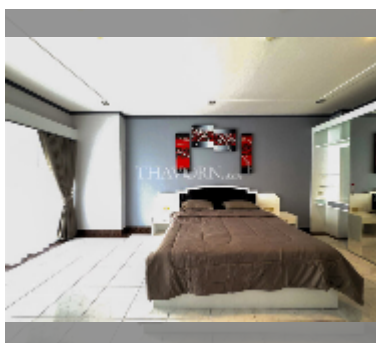

Condo for sale studio 48 m² in View Talay 8, Pattaya

฿ 3,350,000

UNIT PARAMETERS:

UID	FS-241822
quota	foreign quota
type	studio
size	48m²
floor	8
view	sea view
quality	good
equipment: furniture, air conditioner, television, refrigerator	

PROJECT PARAMETERS:

district	Jomtien
buildings	1
floors	30
built in	2010

FACILITIES:

General information: highrise, covered parking.

Swimming pool: swimming pool.

Chill zone: garden.

Health zone: gym.

Other: kids playgarden, CCTV, security.