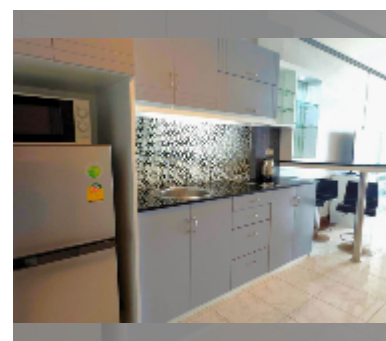

Condo for sale studio 48 m² in View Talay 8, Pattaya

฿ 3,350,000

UNIT PARAMETERS:

UID	FS-241822
quota	foreign quota
type	studio
size	48m²
floor	8
view	sea view
quality	good
equipment: furniture, air conditioner, television, refrigerator	

PROJECT PARAMETERS:

district	Jomtien
buildings	1
floors	30
built in	2010

FACILITIES:

General information: highrise, covered parking.

Swimming pool: swimming pool.

Chill zone: garden.

Health zone: gym.

Other: kids playgarden, CCTV, security.