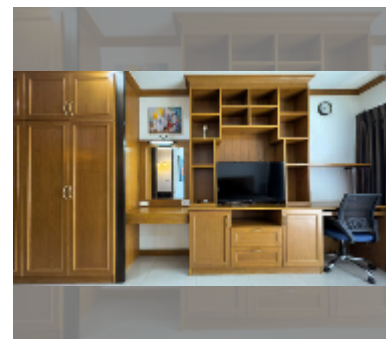

Condo for sale 1 bedroom 52 m² in T.W. Jomtien Platinum Suites condominiums, Pattaya

฿ 2,390,000

UNIT PARAMETERS:

UID	FS-241820
quota	foreign quota
type	1 bedroom
size	52m²
floor	3
view	pool view
quality	good

PROJECT PARAMETERS:

district	Theprasit
buildings	3
floors	6
built in	2012

FACILITIES:

General information: lowrise, open parking, covered parking.

Swimming pool: swimming pool, sunbathing area.

Chill zone: chill zone.

Health zone: gym.

Other: lobby, CCTV, security.