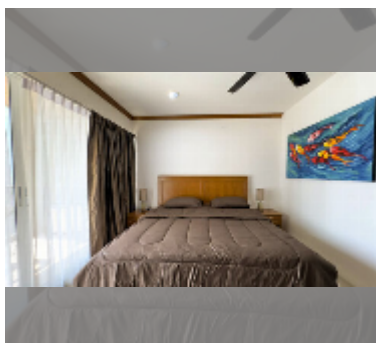

Condo for sale 1 bedroom 52 m² in T.W. Jomtien Platinum Suites condominiums, Pattaya

฿ 2,390,000

UNIT PARAMETERS:

UID	FS-241820
quota	foreign quota
type	1 bedroom
size	52m²
floor	3
view	pool view
quality	good

PROJECT PARAMETERS:

district	Theprasit
buildings	3
floors	6
built in	2012

FACILITIES:

General information: lowrise, open parking, covered parking.

Swimming pool: swimming pool, sunbathing area.

Chill zone: chill zone.

Health zone: gym.

Other: lobby, CCTV, security.