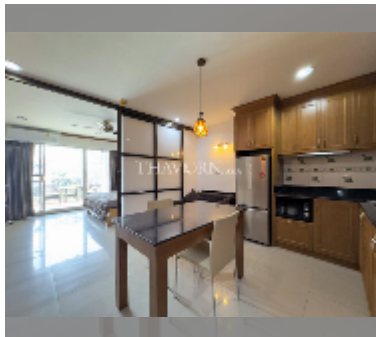

Condo for sale 1 bedroom 52 m² in T. W. Jomtien Beach, Pattaya

฿ 2,390,000

UNIT PARAMETERS:

UID	FS-241820
quota	foreign quota
type	1 bedroom
size	52m ²
floor	3
view	pool view
quality	good

PROJECT PARAMETERS:

district	Jomtien
buildings	3
floors	8
built in	2011
maintenance	฿ 21,840/year

FACILITIES:

General information: resort, meters to beach: 800, open parking, covered parking.
Swimming pool: swimming pool, kids pool.
Chill zone: chill zone, garden.
Health zone: gym.
Other: reception, CCTV, security, minimart, laundry.