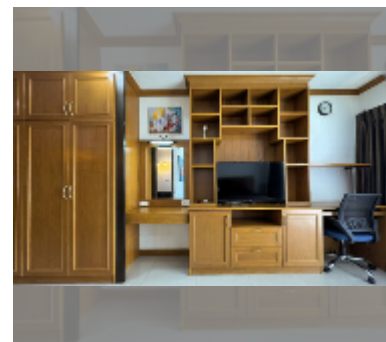

Condo for sale 1 bedroom 52 m² in T.W. Jomtien Platinum Suites condominiums, Pattaya

฿ 2,390,000

UNIT PARAMETERS:

UID	FS-241820
quota	foreign quota
type	1 bedroom
size	52m²
floor	3
view	pool view
quality	good

PROJECT PARAMETERS:

district	Theprasit
buildings	3
floors	6
built in	2012

FACILITIES:

General information: lowrise, open parking, covered parking.

Swimming pool: swimming pool, sunbathing area.

Chill zone: chill zone.

Health zone: gym.

Other: lobby, CCTV, security.