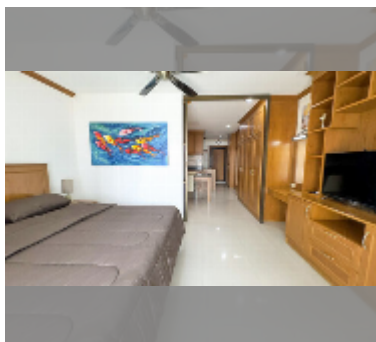

Condo for sale 1 bedroom 52 m² in T.W. Jomtien Platinum Suites condominiums, Pattaya

฿ 2,390,000

UNIT PARAMETERS:

UID	FS-241820
quota	foreign quota
type	1 bedroom
size	52m²
floor	3
view	pool view
quality	good

PROJECT PARAMETERS:

district	Theprasit
buildings	3
floors	6
built in	2012

FACILITIES:

General information: lowrise, open parking, covered parking.

Swimming pool: swimming pool, sunbathing area.

Chill zone: chill zone.

Health zone: gym.

Other: lobby, CCTV, security.