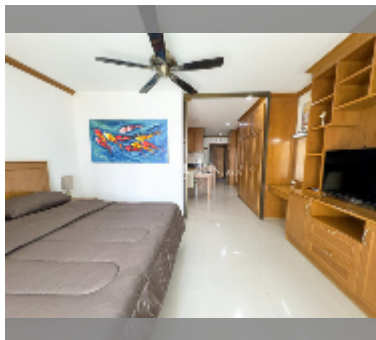

Condo for sale 1 bedroom 52 m² in T. W. Jomtien Beach, Pattaya

฿ 2,390,000

UNIT PARAMETERS:

UID	FS-241820
quota	foreign quota
type	1 bedroom
size	52m ²
floor	3
view	pool view
quality	good

PROJECT PARAMETERS:

district	Jomtien
buildings	3
floors	8
built in	2011
maintenance	฿ 21,840/year

FACILITIES:

General information: resort, meters to beach: 800, open parking, covered parking.
Swimming pool: swimming pool, kids pool.
Chill zone: chill zone, garden.
Health zone: gym.
Other: reception, CCTV, security, minimart, laundry.