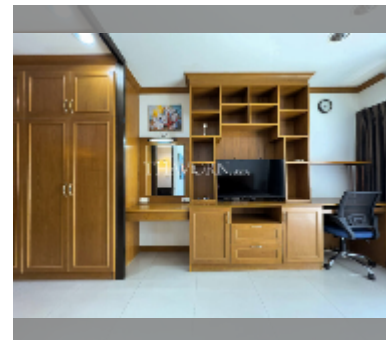

Condo for sale 1 bedroom 52 m² in T. W. Jomtien Beach, Pattaya

฿ 2,390,000

UNIT PARAMETERS:

UID	FS-241820
quota	foreign quota
type	1 bedroom
size	52m²
floor	3
view	pool view
quality	good

PROJECT PARAMETERS:

district	Jomtien
buildings	3
floors	8
built in	2011
maintenance	฿ 21,840/year

FACILITIES:

General information: resort, meters to beach: 800, open parking, covered parking.
Swimming pool: swimming pool, kids pool.
Chill zone: chill zone, garden.
Health zone: gym.
Other: reception, CCTV, security, minimart, laundry.