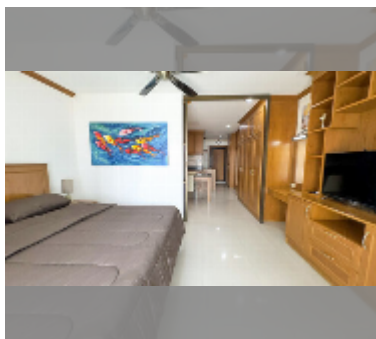

Condo for sale 1 bedroom 52 m² in T.W. Jomtien Platinum Suites condominiums, Pattaya

฿ 2,390,000

UNIT PARAMETERS:

UID	FS-241820
quota	foreign quota
type	1 bedroom
size	52m²
floor	3
view	pool view
quality	good

PROJECT PARAMETERS:

district	Theprasit
buildings	3
floors	6
built in	2012

FACILITIES:

General information: lowrise, open parking, covered parking.

Swimming pool: swimming pool, sunbathing area.

Chill zone: chill zone.

Health zone: gym.

Other: lobby, CCTV, security.