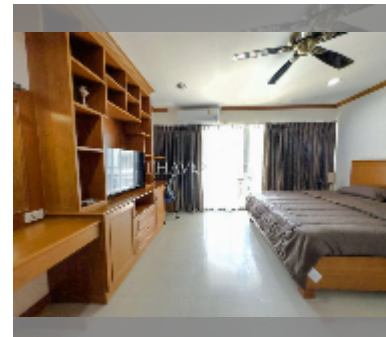

Condo for sale 1 bedroom 52 m² in T. W. Jomtien Beach, Pattaya

฿ 2,390,000

UNIT PARAMETERS:

UID	FS-241820
quota	foreign quota
type	1 bedroom
size	52m ²
floor	3
view	pool view
quality	good

PROJECT PARAMETERS:

district	Jomtien
buildings	3
floors	8
built in	2011
maintenance	฿ 21,840/year

FACILITIES:

General information: resort, meters to beach: 800, open parking, covered parking.
Swimming pool: swimming pool, kids pool.
Chill zone: chill zone, garden.
Health zone: gym.
Other: reception, CCTV, security, minimart, laundry.