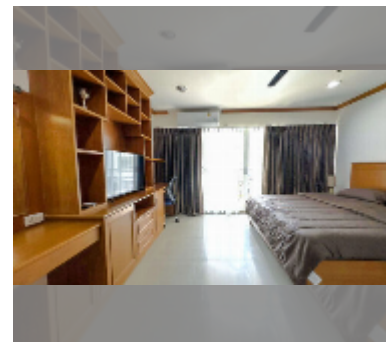

Condo for sale 1 bedroom 52 m² in T.W. Jomtien Platinum Suites condominiums, Pattaya

฿ 2,390,000

UNIT PARAMETERS:

UID	FS-241820
quota	foreign quota
type	1 bedroom
size	52m²
floor	3
view	pool view
quality	good

PROJECT PARAMETERS:

district	Theprasit
buildings	3
floors	6
built in	2012

FACILITIES:

General information: lowrise, open parking, covered parking.

Swimming pool: swimming pool, sunbathing area.

Chill zone: chill zone.

Health zone: gym.

Other: lobby, CCTV, security.