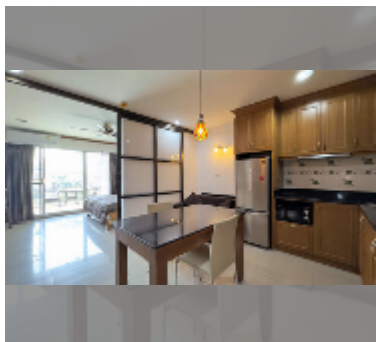

Condo for sale 1 bedroom 52 m² in T.W. Jomtien Platinum Suites condominiums, Pattaya

฿ 2,390,000

UNIT PARAMETERS:

UID	FS-241820
quota	foreign quota
type	1 bedroom
size	52m²
floor	3
view	pool view
quality	good

PROJECT PARAMETERS:

district	Theprasit
buildings	3
floors	6
built in	2012

FACILITIES:

General information: lowrise, open parking, covered parking.

Swimming pool: swimming pool, sunbathing area.

Chill zone: chill zone.

Health zone: gym.

Other: lobby, CCTV, security.