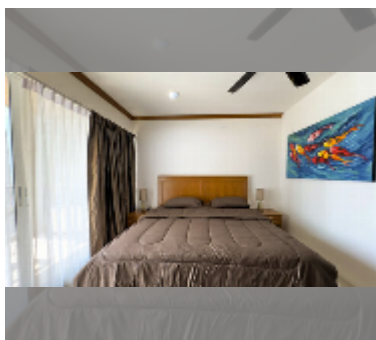

Condo for sale 1 bedroom 52 m² in T.W. Jomtien Platinum Suites condominiums, Pattaya

฿ 2,390,000

UNIT PARAMETERS:

UID	FS-241820
quota	foreign quota
type	1 bedroom
size	52m²
floor	3
view	pool view
quality	good

PROJECT PARAMETERS:

district	Theprasit
buildings	3
floors	6
built in	2012

FACILITIES:

General information: lowrise, open parking, covered parking.

Swimming pool: swimming pool, sunbathing area.

Chill zone: chill zone.

Health zone: gym.

Other: lobby, CCTV, security.