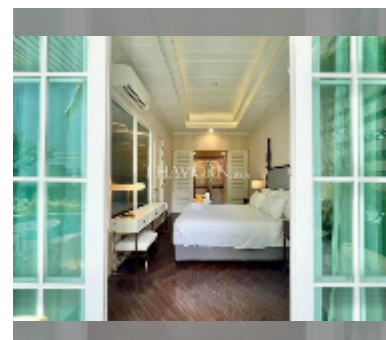

Condo for sale 1 bedroom 54 m² in Grand Florida Beachfront Condo Resort Pattaya, Pattaya

฿ 8,200,000

UNIT PARAMETERS:

UID	FS-241819
quota	thai quota
type	1 bedroom
size	54m²
floor	1
view	pool access
quality	excellent

equipment: furniture, kitchen appliances, air conditioner, television, washing-machine, refrigerator

PROJECT PARAMETERS:

district	Na Jomtien
buildings	8
floors	7
built in	2020
maintenance	฿ 38,880/year

FACILITIES:

General information: resort, beach front, underground parking, open parking.

Swimming pool: swimming pool, kids pool, water slides, waterfall, jacuzzi, sunbathing area.

Chill zone: chill zone, garden, barbeque areas.

Health zone: gym, sauna, steam.

Other: reception, lobby, clubhouse, games room, kids playgarden, CCTV, security, minimart.