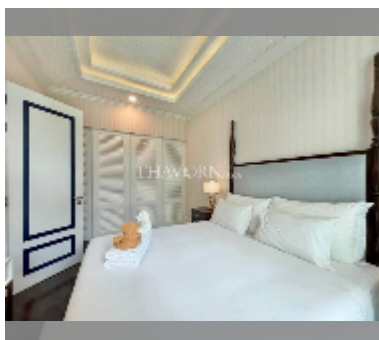

Condo for sale 1 bedroom 54 m² in Grand Florida Beachfront Condo Resort Pattaya, Pattaya

฿ 8,200,000

UNIT PARAMETERS:

UID	FS-241819
quota	thai quota
type	1 bedroom
size	54m²
floor	1
view	pool access
quality	excellent

equipment: furniture, kitchen appliances, air conditioner, television, washing-machine, refrigerator

PROJECT PARAMETERS:

district	Na Jomtien
buildings	8
floors	7
built in	2020
maintenance	฿ 38,880/year

FACILITIES:

General information: resort, beach front, underground parking, open parking.

Swimming pool: swimming pool, kids pool, water slides, waterfall, jacuzzi, sunbathing area.

Chill zone: chill zone, garden, barbeque areas.

Health zone: gym, sauna, steam.

Other: reception, lobby, clubhouse, games room, kids playgarden, CCTV, security, minimart.