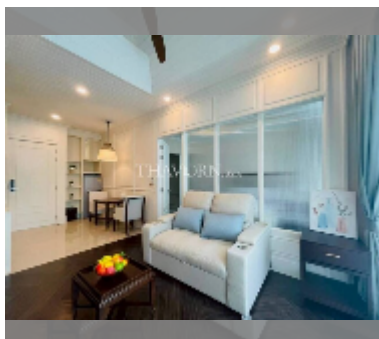

Condo for sale 1 bedroom 54 m² in Grand Florida Beachfront Condo Resort Pattaya, Pattaya

฿ 8,200,000

UNIT PARAMETERS:

UID	FS-241819
quota	thai quota
type	1 bedroom
size	54m²
floor	1
view	pool access
quality	excellent

equipment: furniture, kitchen appliances, air conditioner, television, washing-machine, refrigerator

PROJECT PARAMETERS:

district	Na Jomtien
buildings	8
floors	7
built in	2020
maintenance	฿ 38,880/year

FACILITIES:

General information: resort, beach front, underground parking, open parking.

Swimming pool: swimming pool, kids pool, water slides, waterfall, jacuzzi, sunbathing area.

Chill zone: chill zone, garden, barbeque areas.

Health zone: gym, sauna, steam.

Other: reception, lobby, clubhouse, games room, kids playgarden, CCTV, security, minimart.