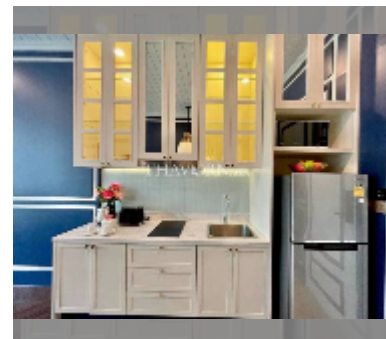

Condo for sale 1 bedroom 54 m² in Grand Florida Beachfront Condo Resort Pattaya, Pattaya

฿ 8,200,000

UNIT PARAMETERS:

UID	FS-241819
quota	thai quota
type	1 bedroom
size	54m²
floor	1
view	pool access
quality	excellent

equipment: furniture, kitchen appliances, air conditioner, television, washing-machine, refrigerator

PROJECT PARAMETERS:

district	Na Jomtien
buildings	8
floors	7
built in	2020
maintenance	฿ 38,880/year

FACILITIES:

General information: resort, beach front, underground parking, open parking.

Swimming pool: swimming pool, kids pool, water slides, waterfall, jacuzzi, sunbathing area.

Chill zone: chill zone, garden, barbeque areas.

Health zone: gym, sauna, steam.

Other: reception, lobby, clubhouse, games room, kids playgarden, CCTV, security, minimart.