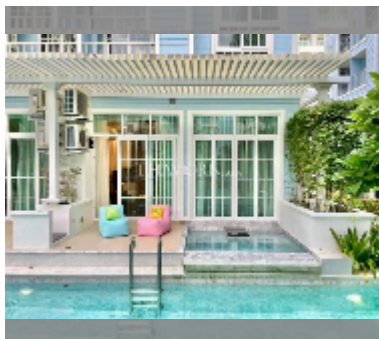

Condo for sale 1 bedroom 54 m² in Grand Florida Beachfront Condo Resort Pattaya, Pattaya

฿ 8,200,000

UNIT PARAMETERS:

UID	FS-241819
quota	thai quota
type	1 bedroom
size	54m²
floor	1
view	pool access
quality	excellent

equipment: furniture, kitchen appliances, air conditioner, television, washing-machine, refrigerator

PROJECT PARAMETERS:

district	Na Jomtien
buildings	8
floors	7
built in	2020
maintenance	฿ 38,880/year

FACILITIES:

General information: resort, beach front, underground parking, open parking.

Swimming pool: swimming pool, kids pool, water slides, waterfall, jacuzzi, sunbathing area.

Chill zone: chill zone, garden, barbeque areas.

Health zone: gym, sauna, steam.

Other: reception, lobby, clubhouse, games room, kids playgarden, CCTV, security, minimart.