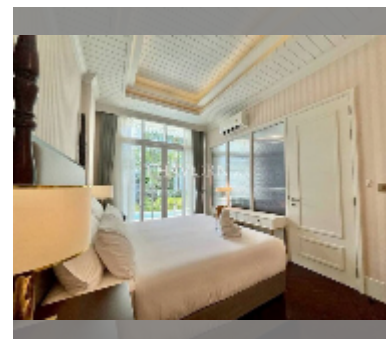

Condo for sale 1 bedroom 54 m² in Grand Florida Beachfront Condo Resort Pattaya, Pattaya

฿ 8,200,000

UNIT PARAMETERS:

UID	FS-241819
quota	thai quota
type	1 bedroom
size	54m²
floor	1
view	pool access
quality	excellent

equipment: furniture, kitchen appliances, air conditioner, television, washing-machine, refrigerator

PROJECT PARAMETERS:

district	Na Jomtien
buildings	8
floors	7
built in	2020
maintenance	฿ 38,880/year

FACILITIES:

General information: resort, beach front, underground parking, open parking.

Swimming pool: swimming pool, kids pool, water slides, waterfall, jacuzzi, sunbathing area.

Chill zone: chill zone, garden, barbeque areas.

Health zone: gym, sauna, steam.

Other: reception, lobby, clubhouse, games room, kids playgarden, CCTV, security, minimart.