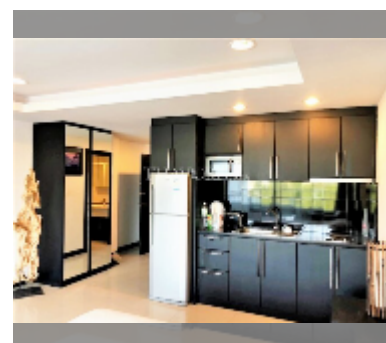

Condo for sale studio 49 m² in T. W. Jomtien Beach, Pattaya

฿ 1,950,000

UNIT PARAMETERS:

UID	FS-241818
quota	foreign quota
type	studio
size	49m²
floor	6
view	city view
quality	good

PROJECT PARAMETERS:

district	Jomtien
buildings	3
floors	8
built in	2011
maintenance	฿ 20,580/year

FACILITIES:

General information: resort, meters to beach: 800, open parking, covered parking.
Swimming pool: swimming pool, kids pool.
Chill zone: chill zone, garden.
Health zone: gym.
Other: reception, CCTV, security, minimart, laundry.