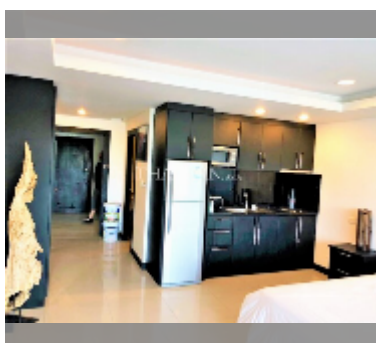

## Condo for sale studio 49 m<sup>2</sup> in T. W. Jomtien Beach, Pattaya

**฿ 1,950,000**

**UNIT PARAMETERS:**

UID	FS-241818
quota	foreign quota
type	studio
size	49m <sup>2</sup>
floor	6
view	city view
quality	good

**PROJECT PARAMETERS:**

district	Jomtien
buildings	3
floors	8
built in	2011
maintenance	฿ 20,580/year

**FACILITIES:**

**General information:** resort, meters to beach: 800, open parking, covered parking.  
**Swimming pool:** swimming pool, kids pool.  
**Chill zone:** chill zone, garden.  
**Health zone:** gym.  
**Other:** reception, CCTV, security, minimart, laundry.