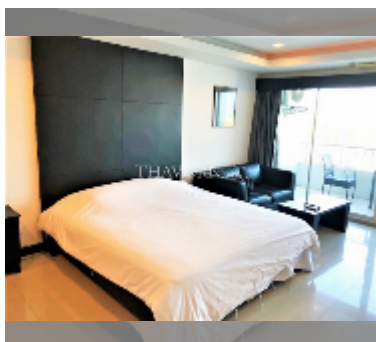

## Condo for sale studio 49 m<sup>2</sup> in T. W. Jomtien Beach, Pattaya

**฿ 1,950,000**

**UNIT PARAMETERS:**

UID	FS-241818
quota	foreign quota
type	studio
size	49m <sup>2</sup>
floor	6
view	city view
quality	good

**PROJECT PARAMETERS:**

district	Jomtien
buildings	3
floors	8
built in	2011
maintenance	฿ 20,580/year

**FACILITIES:**

**General information:** resort, meters to beach: 800, open parking, covered parking.  
**Swimming pool:** swimming pool, kids pool.  
**Chill zone:** chill zone, garden.  
**Health zone:** gym.  
**Other:** reception, CCTV, security, minimart, laundry.