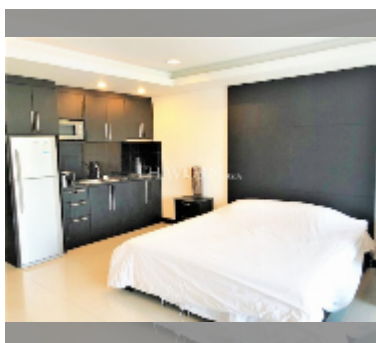

## Condo for sale studio 49 m<sup>2</sup> in T. W. Jomtien Beach, Pattaya

**฿ 1,950,000**

**UNIT PARAMETERS:**

UID	FS-241818
quota	foreign quota
type	studio
size	49m <sup>2</sup>
floor	6
view	city view
quality	good

**PROJECT PARAMETERS:**

district	Jomtien
buildings	3
floors	8
built in	2011
maintenance	฿ 20,580/year

**FACILITIES:**

**General information:** resort, meters to beach: 800, open parking, covered parking.  
**Swimming pool:** swimming pool, kids pool.  
**Chill zone:** chill zone, garden.  
**Health zone:** gym.  
**Other:** reception, CCTV, security, minimart, laundry.