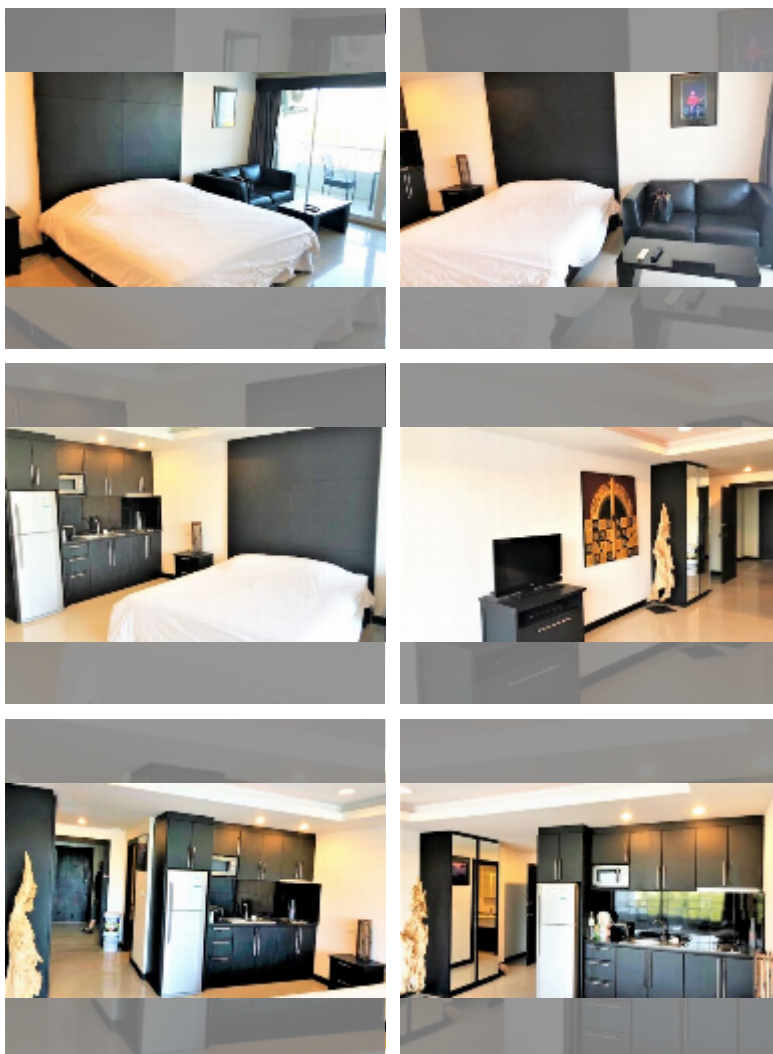

Condo for sale studio 49 m² in T. W. Jomtien Beach, Pattaya

฿ 1,950,000

UNIT PARAMETERS:

UID	FS-241818
quota	foreign quota
type	studio
size	49m²
floor	6
view	city view
quality	good

PROJECT PARAMETERS:

district	Jomtien
buildings	3
floors	8
built in	2011
maintenance	฿ 20,580/year

FACILITIES:

General information: resort, meters to beach: 800, open parking, covered parking.
Swimming pool: swimming pool, kids pool.
Chill zone: chill zone, garden.
Health zone: gym.
Other: reception, CCTV, security, minimart, laundry.