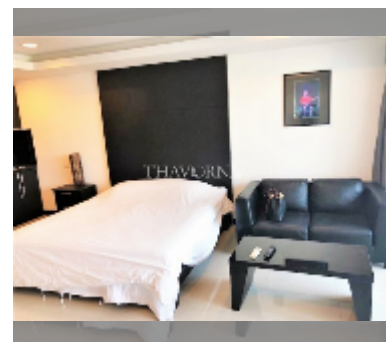

## Condo for sale studio 49 m<sup>2</sup> in T. W. Jomtien Beach, Pattaya

**฿ 1,950,000**

**UNIT PARAMETERS:**

UID	FS-241818
quota	foreign quota
type	studio
size	49m <sup>2</sup>
floor	6
view	city view
quality	good

**PROJECT PARAMETERS:**

district	Jomtien
buildings	3
floors	8
built in	2011
maintenance	฿ 20,580/year

**FACILITIES:**

**General information:** resort, meters to beach: 800, open parking, covered parking.  
**Swimming pool:** swimming pool, kids pool.  
**Chill zone:** chill zone, garden.  
**Health zone:** gym.  
**Other:** reception, CCTV, security, minimart, laundry.