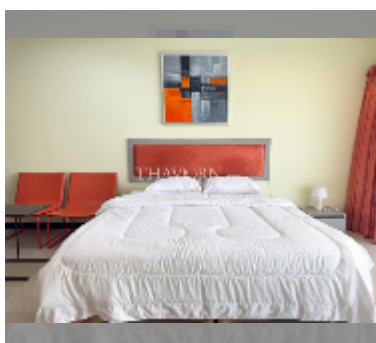

Condo for sale studio 50 m² in T. W. Jomtien Beach, Pattaya

฿ 2,150,000

UNIT PARAMETERS:

UID	FS-241817
quota	foreign quota
type	studio
size	50m²
floor	3
view	pool view
quality	good
equipment: furniture, air conditioner, television, refrigerator	

PROJECT PARAMETERS:

district	Jomtien
buildings	3
floors	8
built in	2011
maintenance	฿ 21,000/year

FACILITIES:

General information: resort, meters to beach: 800, open parking, covered parking.
Swimming pool: swimming pool, kids pool.
Chill zone: chill zone, garden.
Health zone: gym.
Other: reception, CCTV, security, minimart, laundry.