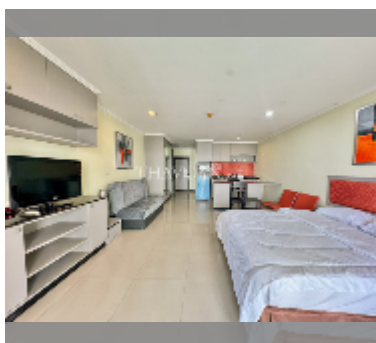

Condo for sale studio 50 m² in T. W. Jomtien Beach, Pattaya

฿ 2,150,000

UNIT PARAMETERS:

UID	FS-241817
quota	foreign quota
type	studio
size	50m ²
floor	3
view	pool view
quality	good
equipment: furniture, air conditioner, television, refrigerator	

PROJECT PARAMETERS:

district	Jomtien
buildings	3
floors	8
built in	2011
maintenance	฿ 21,000/year

FACILITIES:

General information: resort, meters to beach: 800, open parking, covered parking.
Swimming pool: swimming pool, kids pool.
Chill zone: chill zone, garden.
Health zone: gym.
Other: reception, CCTV, security, minimart, laundry.