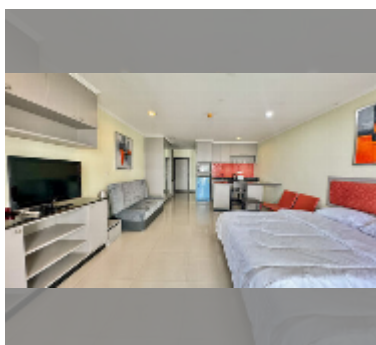

Condo for sale studio 50 m² in T. W. Jomtien Beach, Pattaya

฿ 2,150,000

UNIT PARAMETERS:

UID	FS-241817
quota	foreign quota
type	studio
size	50m ²
floor	3
view	pool view
quality	good
equipment: furniture, air conditioner, television, refrigerator	

PROJECT PARAMETERS:

district	Jomtien
buildings	3
floors	8
built in	2011
maintenance	฿ 21,000/year

FACILITIES:

General information: resort, meters to beach: 800, open parking, covered parking.
Swimming pool: swimming pool, kids pool.
Chill zone: chill zone, garden.
Health zone: gym.
Other: reception, CCTV, security, minimart, laundry.