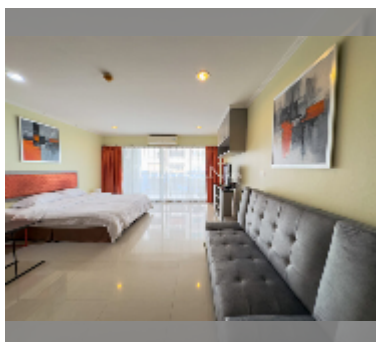

Condo for sale studio 50 m² in T. W. Jomtien Beach, Pattaya

฿ 2,150,000

UNIT PARAMETERS:

UID	FS-241817
quota	foreign quota
type	studio
size	50m ²
floor	3
view	pool view
quality	good
equipment: furniture, air conditioner, television, refrigerator	

PROJECT PARAMETERS:

district	Jomtien
buildings	3
floors	8
built in	2011
maintenance	฿ 21,000/year

FACILITIES:

General information: resort, meters to beach: 800, open parking, covered parking.
Swimming pool: swimming pool, kids pool.
Chill zone: chill zone, garden.
Health zone: gym.
Other: reception, CCTV, security, minimart, laundry.