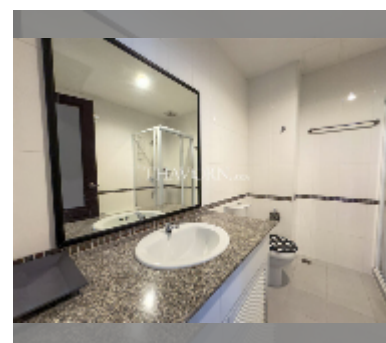

Condo for sale studio 50 m² in T. W. Jomtien Beach, Pattaya

฿ 2,150,000

UNIT PARAMETERS:

UID	FS-241817
quota	foreign quota
type	studio
size	50m ²
floor	3
view	pool view
quality	good
equipment: furniture, air conditioner, television, refrigerator	

PROJECT PARAMETERS:

district	Jomtien
buildings	3
floors	8
built in	2011
maintenance	฿ 21,000/year

FACILITIES:

General information: resort, meters to beach: 800, open parking, covered parking.
Swimming pool: swimming pool, kids pool.
Chill zone: chill zone, garden.
Health zone: gym.
Other: reception, CCTV, security, minimart, laundry.