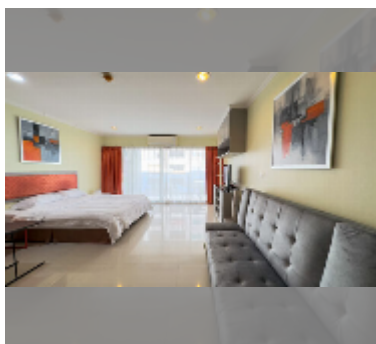

Condo for sale studio 50 m² in T. W. Jomtien Beach, Pattaya

฿ 2,150,000

UNIT PARAMETERS:

UID	FS-241817
quota	foreign quota
type	studio
size	50m ²
floor	3
view	pool view
quality	good
equipment: furniture, air conditioner, television, refrigerator	

PROJECT PARAMETERS:

district	Jomtien
buildings	3
floors	8
built in	2011
maintenance	฿ 21,000/year

FACILITIES:

General information: resort, meters to beach: 800, open parking, covered parking.
Swimming pool: swimming pool, kids pool.
Chill zone: chill zone, garden.
Health zone: gym.
Other: reception, CCTV, security, minimart, laundry.