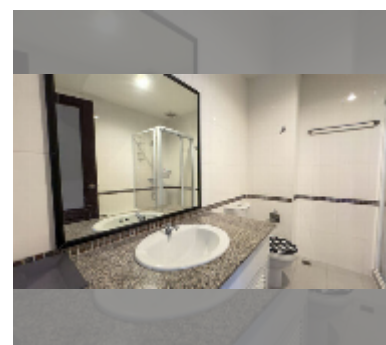

Condo for sale studio 50 m² in T. W. Jomtien Beach, Pattaya

฿ 2,150,000

UNIT PARAMETERS:

UID	FS-241817
quota	foreign quota
type	studio
size	50m ²
floor	3
view	pool view
quality	good
equipment: furniture, air conditioner, television, refrigerator	

PROJECT PARAMETERS:

district	Jomtien
buildings	3
floors	8
built in	2011
maintenance	฿ 21,000/year

FACILITIES:

General information: resort, meters to beach: 800, open parking, covered parking.
Swimming pool: swimming pool, kids pool.
Chill zone: chill zone, garden.
Health zone: gym.
Other: reception, CCTV, security, minimart, laundry.