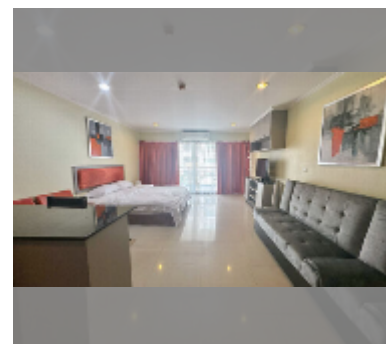

Condo for sale studio 50 m² in T. W. Jomtien Beach, Pattaya

฿ 2,150,000

UNIT PARAMETERS:

UID	FS-241817
quota	foreign quota
type	studio
size	50m ²
floor	3
view	pool view
quality	good
equipment: furniture, air conditioner, television, refrigerator	

PROJECT PARAMETERS:

district	Jomtien
buildings	3
floors	8
built in	2011
maintenance	฿ 21,000/year

FACILITIES:

General information: resort, meters to beach: 800, open parking, covered parking.
Swimming pool: swimming pool, kids pool.
Chill zone: chill zone, garden.
Health zone: gym.
Other: reception, CCTV, security, minimart, laundry.