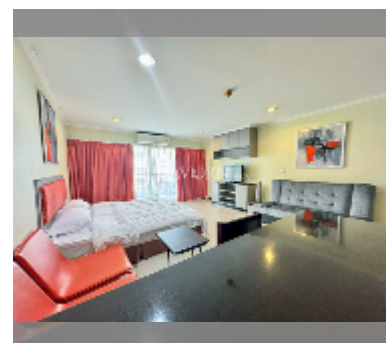

Condo for sale studio 50 m² in T. W. Jomtien Beach, Pattaya

฿ 2,150,000

UNIT PARAMETERS:

UID	FS-241817
quota	foreign quota
type	studio
size	50m ²
floor	3
view	pool view
quality	good
equipment: furniture, air conditioner, television, refrigerator	

PROJECT PARAMETERS:

district	Jomtien
buildings	3
floors	8
built in	2011
maintenance	฿ 21,000/year

FACILITIES:

General information: resort, meters to beach: 800, open parking, covered parking.
Swimming pool: swimming pool, kids pool.
Chill zone: chill zone, garden.
Health zone: gym.
Other: reception, CCTV, security, minimart, laundry.