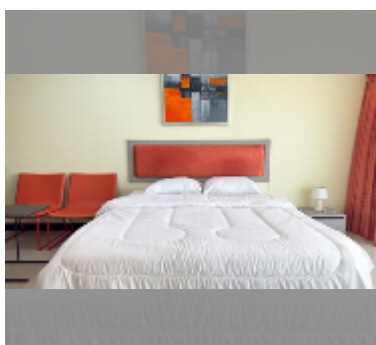

Condo for sale studio 50 m² in T. W. Jomtien Beach, Pattaya

฿ 2,150,000

UNIT PARAMETERS:

UID	FS-241817
quota	foreign quota
type	studio
size	50m²
floor	3
view	pool view
quality	good
equipment: furniture, air conditioner, television, refrigerator	

PROJECT PARAMETERS:

district	Jomtien
buildings	3
floors	8
built in	2011
maintenance	฿ 21,000/year

FACILITIES:

General information: resort, meters to beach: 800, open parking, covered parking.
Swimming pool: swimming pool, kids pool.
Chill zone: chill zone, garden.
Health zone: gym.
Other: reception, CCTV, security, minimart, laundry.