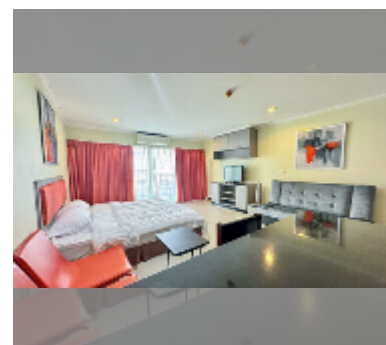

Condo for sale studio 50 m² in T. W. Jomtien Beach, Pattaya

฿ 2,150,000

UNIT PARAMETERS:

UID	FS-241817
quota	foreign quota
type	studio
size	50m ²
floor	3
view	pool view
quality	good
equipment: furniture, air conditioner, television, refrigerator	

PROJECT PARAMETERS:

district	Jomtien
buildings	3
floors	8
built in	2011
maintenance	฿ 21,000/year

FACILITIES:

General information: resort, meters to beach: 800, open parking, covered parking.
Swimming pool: swimming pool, kids pool.
Chill zone: chill zone, garden.
Health zone: gym.
Other: reception, CCTV, security, minimart, laundry.