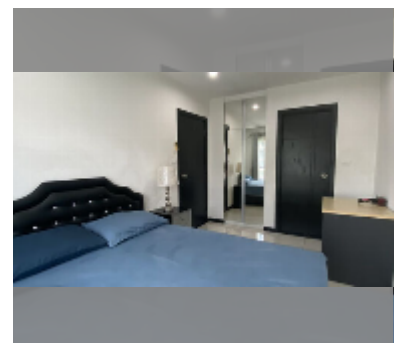

Condo for sale 1 bedroom 39 m² in Siam Oriental Garden 2, Pattaya

฿ 1,950,000

UNIT PARAMETERS:

UID	FS-241811
quota	foreign quota
type	1 bedroom
size	39m ²
floor	5
view	city view
quality	good

PROJECT PARAMETERS:

district	Pratumnak
buildings	1
floors	8
built in	2014
maintenance	฿ 16,380/year

FACILITIES:

General information: boutique, pets are allowed, covered parking.

Swimming pool: swimming pool.

Other: CCTV, security, minimart, laundry.