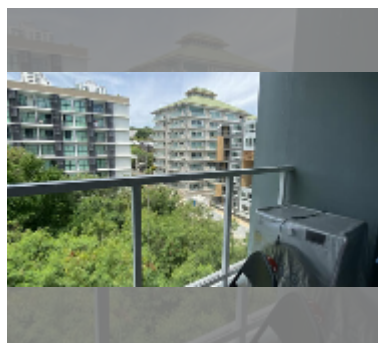

Condo for sale 1 bedroom 39 m² in Siam Oriental Garden 2, Pattaya

฿ 1,950,000

UNIT PARAMETERS:

UID	FS-241811
quota	foreign quota
type	1 bedroom
size	39m ²
floor	5
view	city view
quality	good

PROJECT PARAMETERS:

district	Pratumnak
buildings	1
floors	8
built in	2014
maintenance	฿ 16,380/year

FACILITIES:

General information: boutique, pets are allowed, covered parking.

Swimming pool: swimming pool.

Other: CCTV, security, minimart, laundry.