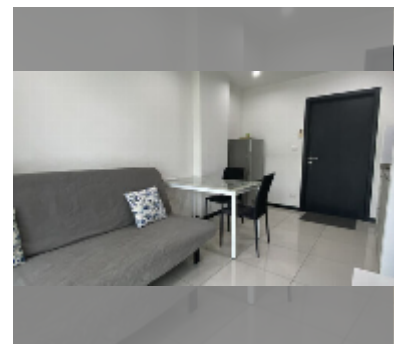

Condo for sale 1 bedroom 39 m² in Siam Oriental Garden 2, Pattaya

฿ 1,950,000

UNIT PARAMETERS:

UID	FS-241811
quota	foreign quota
type	1 bedroom
size	39m ²
floor	5
view	city view
quality	good

PROJECT PARAMETERS:

district	Pratumnak
buildings	1
floors	8
built in	2014
maintenance	฿ 16,380/year

FACILITIES:

General information: boutique, pets are allowed, covered parking.

Swimming pool: swimming pool.

Other: CCTV, security, minimart, laundry.