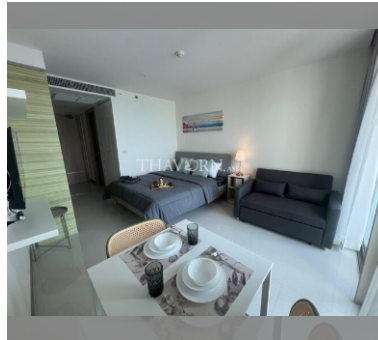

Condo for sale studio 33 m² in The Residence Jomtien Beach, Pattaya

฿ 4,275,000

UNIT PARAMETERS:

UID	FS-241801
quota	foreign quota
type	studio
size	33m ²
floor	37
view	sea view
quality	good
equipment	furniture, air conditioner, television

PROJECT PARAMETERS:

district	Jomtien
buildings	1
floors	7
built in	2007

FACILITIES:

General information: lowrise, open parking.

Swimming pool: swimming pool.

Health zone: gym.

Other: CCTV, security.

details