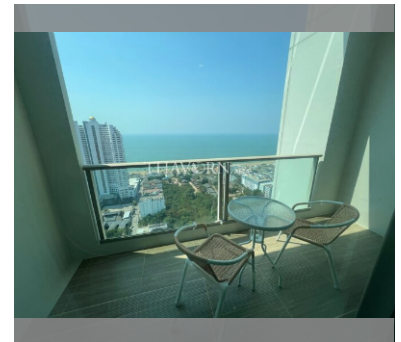

Condo for sale studio 33 m² in The Residence Jomtien Beach, Pattaya

฿ 4,275,000

UNIT PARAMETERS:

UID	FS-241801
quota	foreign quota
type	studio
size	33m ²
floor	37
view	sea view
quality	good
equipment	furniture, air conditioner, television

PROJECT PARAMETERS:

district	Jomtien
buildings	1
floors	7
built in	2007

FACILITIES:

General information: lowrise, open parking.

Swimming pool: swimming pool.

Health zone: gym.

Other: CCTV, security.

details