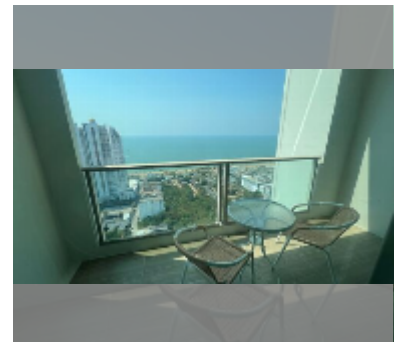

Condo for sale studio 33 m² in The Residence Jomtien Beach, Pattaya

฿ 4,275,000

UNIT PARAMETERS:

UID	FS-241801
quota	foreign quota
type	studio
size	33m ²
floor	37
view	sea view
quality	good
equipment: furniture, air conditioner, television	

PROJECT PARAMETERS:

district	Jomtien
buildings	1
floors	7
built in	2007

FACILITIES:

General information: lowrise, open parking.

Swimming pool: swimming pool.

Health zone: gym.

Other: CCTV, security.

[details](#)