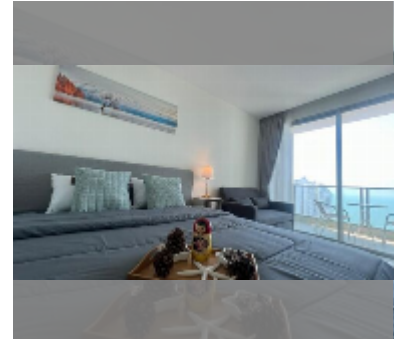

Condo for sale studio 33 m² in The Residence Jomtien Beach, Pattaya

฿ 4,275,000

UNIT PARAMETERS:

UID	FS-241801
quota	foreign quota
type	studio
size	33m ²
floor	37
view	sea view
quality	good
equipment: furniture, air conditioner, television	

PROJECT PARAMETERS:

district	Jomtien
buildings	1
floors	7
built in	2007

FACILITIES:

General information: lowrise, open parking.

Swimming pool: swimming pool.

Health zone: gym.

Other: CCTV, security.

[details](#)