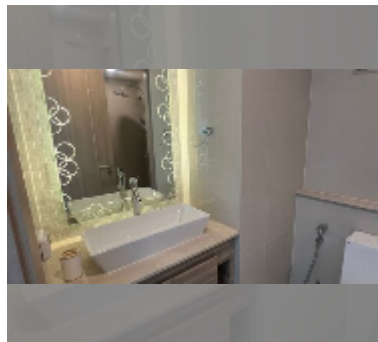

Condo for sale studio 33 m² in The Residence Jomtien Beach, Pattaya

฿ 4,275,000

UNIT PARAMETERS:

UID	FS-241801
quota	foreign quota
type	studio
size	33m ²
floor	37
view	sea view
quality	good
equipment: furniture, air conditioner, television	

PROJECT PARAMETERS:

district	Jomtien
buildings	1
floors	7
built in	2007

FACILITIES:

General information: lowrise, open parking.

Swimming pool: swimming pool.

Health zone: gym.

Other: CCTV, security.

[details](#)