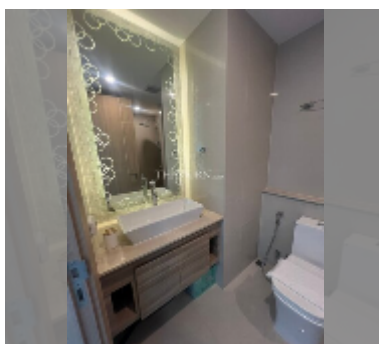

Condo for sale studio 33 m² in The Residence Jomtien Beach, Pattaya

฿ 4,275,000

UNIT PARAMETERS:

UID	FS-241801
quota	foreign quota
type	studio
size	33m²
floor	37
view	sea view
quality	good
equipment: furniture, air conditioner, television	

PROJECT PARAMETERS:

district	Jomtien
buildings	1
floors	7
built in	2007

FACILITIES:

General information: lowrise, open parking.

Swimming pool: swimming pool.

Health zone: gym.

Other: CCTV, security.