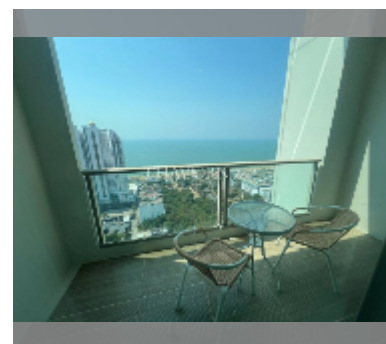

Condo for sale studio 33 m² in The Residence Jomtien Beach, Pattaya

฿ 4,275,000

UNIT PARAMETERS:

UID	FS-241801
quota	foreign quota
type	studio
size	33m²
floor	37
view	sea view
quality	good
equipment: furniture, air conditioner, television	

PROJECT PARAMETERS:

district	Jomtien
buildings	1
floors	7
built in	2007

FACILITIES:

General information: lowrise, open parking.

Swimming pool: swimming pool.

Health zone: gym.

Other: CCTV, security.