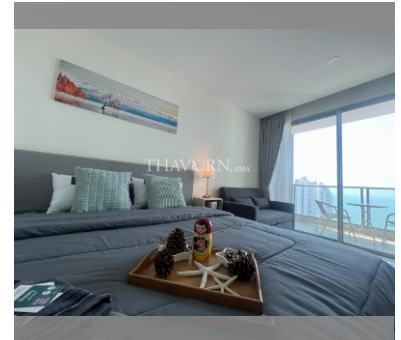

Condo for sale studio 33 m² in The Residence Jomtien Beach, Pattaya

฿ 4,275,000

UNIT PARAMETERS:

UID	FS-241801
quota	foreign quota
type	studio
size	33m ²
floor	37
view	sea view
quality	good
equipment	furniture, air conditioner, television

PROJECT PARAMETERS:

district	Jomtien
buildings	1
floors	7
built in	2007

FACILITIES:

General information: lowrise, open parking.

Swimming pool: swimming pool.

Health zone: gym.

Other: CCTV, security.

details