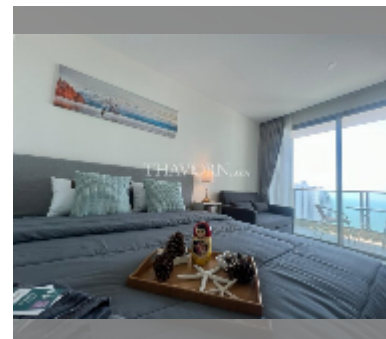

Condo for sale studio 33 m² in The Residence Jomtien Beach, Pattaya

฿ 4,275,000

UNIT PARAMETERS:

UID	FS-241801
quota	foreign quota
type	studio
size	33m²
floor	37
view	sea view
quality	good
equipment: furniture, air conditioner, television	

PROJECT PARAMETERS:

district	Jomtien
buildings	1
floors	7
built in	2007

FACILITIES:

General information: lowrise, open parking.

Swimming pool: swimming pool.

Health zone: gym.

Other: CCTV, security.