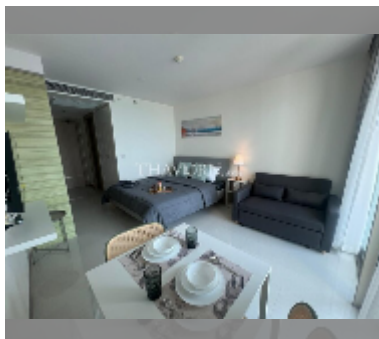

Condo for sale studio 33 m² in The Residence Jomtien Beach, Pattaya

฿ 4,275,000

UNIT PARAMETERS:

UID	FS-241801
quota	foreign quota
type	studio
size	33m²
floor	37
view	sea view
quality	good
equipment: furniture, air conditioner, television	

PROJECT PARAMETERS:

district	Jomtien
buildings	1
floors	7
built in	2007

FACILITIES:

General information: lowrise, open parking.

Swimming pool: swimming pool.

Health zone: gym.

Other: CCTV, security.