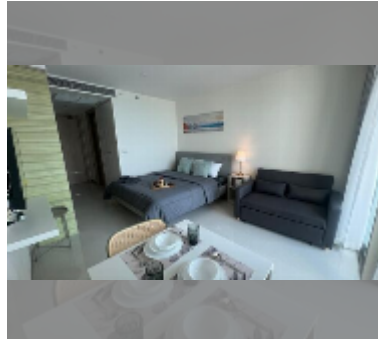

Condo for sale studio 33 m² in The Residence Jomtien Beach, Pattaya

฿ 4,275,000

UNIT PARAMETERS:

UID	FS-241801
quota	foreign quota
type	studio
size	33m ²
floor	37
view	sea view
quality	good
equipment: furniture, air conditioner, television	

PROJECT PARAMETERS:

district	Jomtien
buildings	1
floors	7
built in	2007

FACILITIES:

General information: lowrise, open parking.

Swimming pool: swimming pool.

Health zone: gym.

Other: CCTV, security.

[details](#)