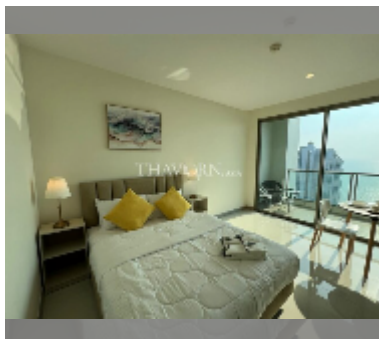

## Condo for sale studio 34 m<sup>2</sup> in The Residence Jomtien Beach, Pattaya

**฿ 4,398,000**

**UNIT PARAMETERS:**

UID	FS-241800
quota	foreign quota
type	studio
size	34m <sup>2</sup>
floor	37
view	sea view
quality	good
equipment: furniture	

**PROJECT PARAMETERS:**

district	Jomtien
buildings	1
floors	7
built in	2007

**FACILITIES:**

General information: lowrise, open parking.

Swimming pool: swimming pool.

Health zone: gym.

Other: CCTV, security.