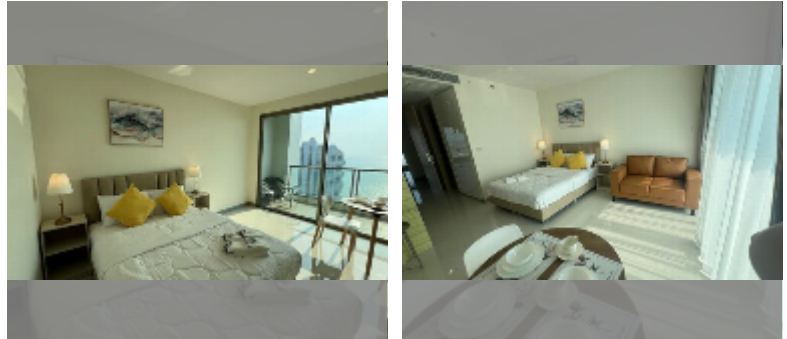

Condo for sale studio 34 m² in The Residence Jomtien Beach, Pattaya

฿ 4,398,000

UNIT PARAMETERS:

UID	FS-241800
quota	foreign quota
type	studio
size	34m ²
floor	37
view	sea view
quality	good
equipment: furniture	

PROJECT PARAMETERS:

district	Jomtien
buildings	1
floors	7
built in	2007

FACILITIES:

General information: lowrise, open parking.

Swimming pool: swimming pool.

Health zone: gym.

Other: CCTV, security.

[details](#)