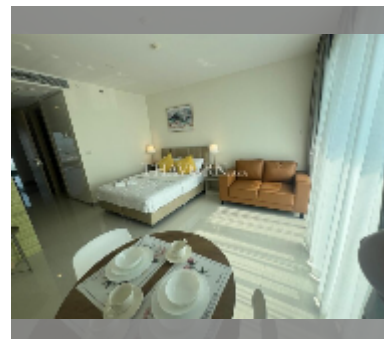

Condo for sale studio 34 m² in The Residence Jomtien Beach, Pattaya

฿ 4,398,000

UNIT PARAMETERS:

UID	FS-241800
quota	foreign quota
type	studio
size	34m²
floor	37
view	sea view
quality	good
equipment: furniture	

PROJECT PARAMETERS:

district	Jomtien
buildings	1
floors	7
built in	2007

FACILITIES:

General information: lowrise, open parking.

Swimming pool: swimming pool.

Health zone: gym.

Other: CCTV, security.