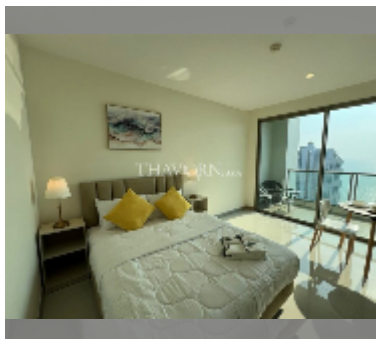

Condo for sale studio 34 m² in The Residence Jomtien Beach, Pattaya

฿ 4,398,000

UNIT PARAMETERS:

UID	FS-241800
quota	foreign quota
type	studio
size	34m ²
floor	37
view	sea view
quality	good
equipment: furniture	

PROJECT PARAMETERS:

district	Jomtien
buildings	1
floors	7
built in	2007

FACILITIES:

General information: lowrise, open parking.

Swimming pool: swimming pool.

Health zone: gym.

Other: CCTV, security.

[details](#)