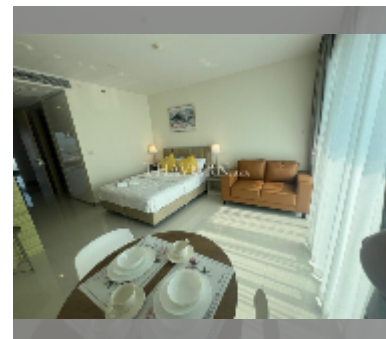

Condo for sale studio 34 m² in The Residence Jomtien Beach, Pattaya

฿ 4,398,000

UNIT PARAMETERS:

UID	FS-241800
quota	foreign quota
type	studio
size	34m ²
floor	37
view	sea view
quality	good
equipment: furniture	

PROJECT PARAMETERS:

district	Jomtien
buildings	1
floors	7
built in	2007

FACILITIES:

General information: lowrise, open parking.

Swimming pool: swimming pool.

Health zone: gym.

Other: CCTV, security.

[details](#)