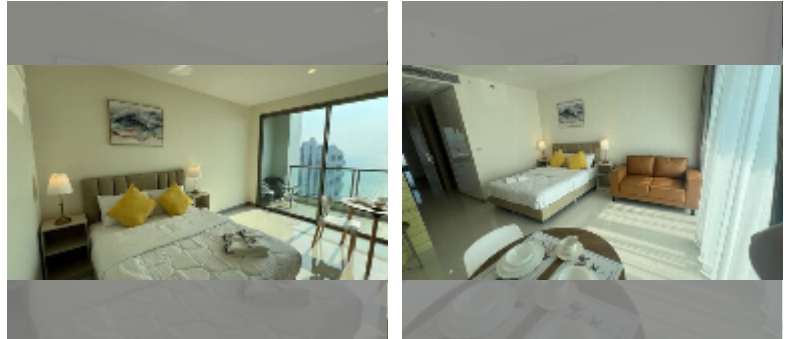

## Condo for sale studio 34 m<sup>2</sup> in The Residence Jomtien Beach, Pattaya

**฿ 4,398,000**

**UNIT PARAMETERS:**

UID	FS-241800
quota	foreign quota
type	studio
size	34m <sup>2</sup>
floor	37
view	sea view
quality	good
equipment: furniture	

**PROJECT PARAMETERS:**

district	Jomtien
buildings	1
floors	7
built in	2007

**FACILITIES:**

General information: lowrise, open parking.

Swimming pool: swimming pool.

Health zone: gym.

Other: CCTV, security.