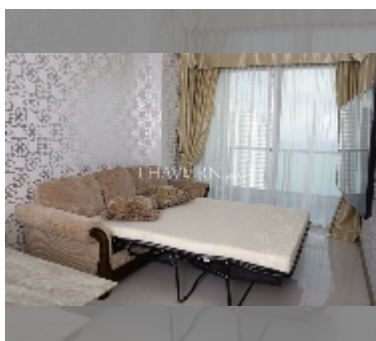

Condo for sale 1 bedroom 48 m² in The Residence Jomtien Beach, Pattaya

฿ 9,800,000

UNIT PARAMETERS:

UID	FS-241798
quota	foreign quota
type	1 bedroom
size	48m ²
floor	33
view	sea view
quality	good

equipment: furniture, kitchen appliances, air conditioner, television, washing-machine, refrigerator

PROJECT PARAMETERS:

district	Jomtien
buildings	1
floors	7
built in	2007

FACILITIES:

General information: lowrise, open parking.
Swimming pool: swimming pool.
Health zone: gym.
Other: CCTV, security.

[details](#)