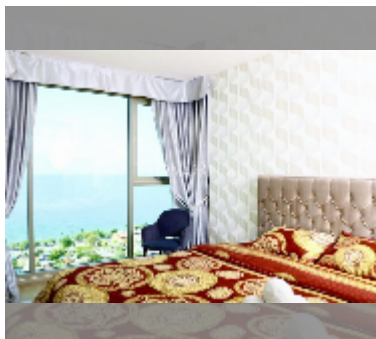

Condo for sale 1 bedroom 48 m² in The Residence Jomtien Beach, Pattaya

฿ 9,800,000

UNIT PARAMETERS:

UID	FS-241798
quota	foreign quota
type	1 bedroom
size	48m ²
floor	33
view	sea view
quality	good

equipment: furniture, kitchen appliances, air conditioner, television, washing-machine, refrigerator

PROJECT PARAMETERS:

district	Jomtien
buildings	1
floors	7
built in	2007

FACILITIES:

General information: lowrise, open parking.
Swimming pool: swimming pool.
Health zone: gym.
Other: CCTV, security.

[details](#)