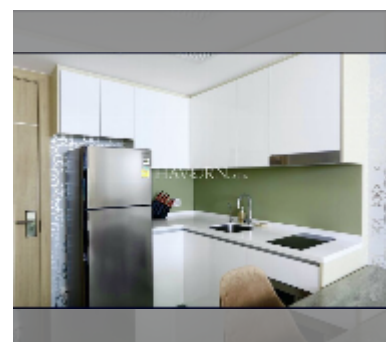

Condo for sale 1 bedroom 48 m² in The Residence Jomtien Beach, Pattaya

฿ 9,800,000

UNIT PARAMETERS:

UID	FS-241798
quota	foreign quota
type	1 bedroom
size	48m ²
floor	33
view	sea view
quality	good

equipment: furniture, kitchen appliances, air conditioner, television, washing-machine, refrigerator

PROJECT PARAMETERS:

district	Jomtien
buildings	1
floors	7
built in	2007

FACILITIES:

General information: lowrise, open parking.
Swimming pool: swimming pool.
Health zone: gym.
Other: CCTV, security.

[details](#)