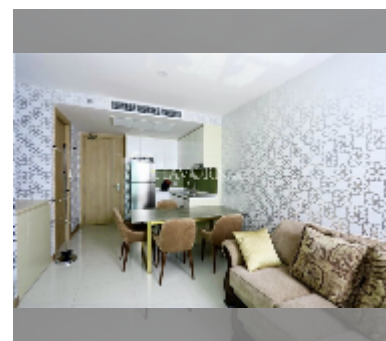

Condo for sale 1 bedroom 48 m² in The Residence Jomtien Beach, Pattaya

฿ 9,800,000

UNIT PARAMETERS:

UID	FS-241798
quota	foreign quota
type	1 bedroom
size	48m ²
floor	33
view	sea view
quality	good

equipment: furniture, kitchen appliances, air conditioner, television, washing-machine, refrigerator

PROJECT PARAMETERS:

district	Jomtien
buildings	1
floors	7
built in	2007

FACILITIES:

General information: lowrise, open parking.
Swimming pool: swimming pool.
Health zone: gym.
Other: CCTV, security.

[details](#)