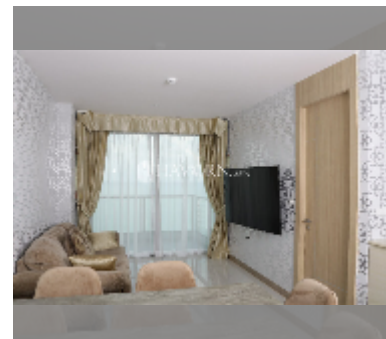

Condo for sale 1 bedroom 48 m² in The Residence Jomtien Beach, Pattaya

฿ 9,800,000

UNIT PARAMETERS:

UID	FS-241798
quota	foreign quota
type	1 bedroom
size	48m ²
floor	33
view	sea view
quality	good

equipment: furniture, kitchen appliances, air conditioner, television, washing-machine, refrigerator

PROJECT PARAMETERS:

district	Jomtien
buildings	1
floors	7
built in	2007

FACILITIES:

General information: lowrise, open parking.
Swimming pool: swimming pool.
Health zone: gym.
Other: CCTV, security.

[details](#)