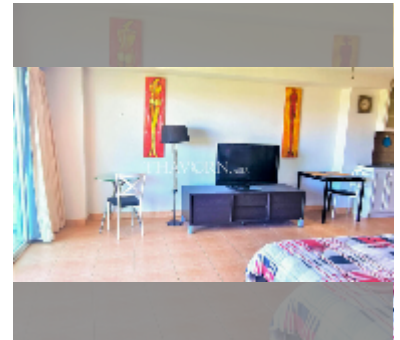

Condo for sale studio 52 m² in The Residence Jomtien Beach, Pattaya

฿ 2,290,000

UNIT PARAMETERS:

UID	FS-241797
quota	foreign quota
type	studio
size	52m²
floor	7
view	city view
quality	good
equipment: furniture, air conditioner	

PROJECT PARAMETERS:

district	Jomtien
buildings	1
floors	7
built in	2007

FACILITIES:

- General information: lowrise, open parking.
- Swimming pool: swimming pool.
- Health zone: gym.
- Other: CCTV, security.