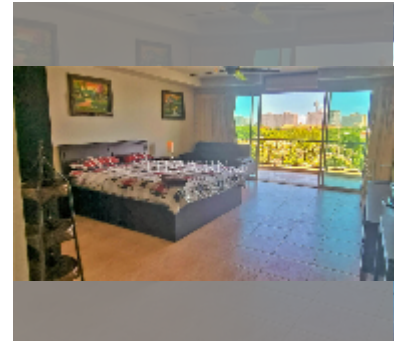

Condo for sale studio 52 m² in The Residence Jomtien Beach, Pattaya

฿ 2,290,000

UNIT PARAMETERS:

UID	FS-241797
quota	foreign quota
type	studio
size	52m²
floor	7
view	city view
quality	good
equipment: furniture, air conditioner	

PROJECT PARAMETERS:

district	Jomtien
buildings	1
floors	7
built in	2007

FACILITIES:

- General information: lowrise, open parking.
- Swimming pool: swimming pool.
- Health zone: gym.
- Other: CCTV, security.