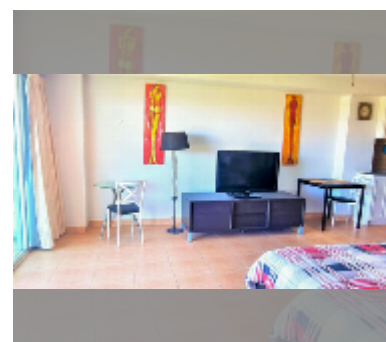

Condo for sale studio 52 m² in The Residence Jomtien Beach, Pattaya

฿ 2,290,000

UNIT PARAMETERS:

UID	FS-241797
quota	foreign quota
type	studio
size	52m²
floor	7
view	city view
quality	good
equipment: furniture, air conditioner	

PROJECT PARAMETERS:

district	Jomtien
buildings	1
floors	7
built in	2007

FACILITIES:

General information: lowrise, open parking.

Swimming pool: swimming pool.

Health zone: gym.

Other: CCTV, security.