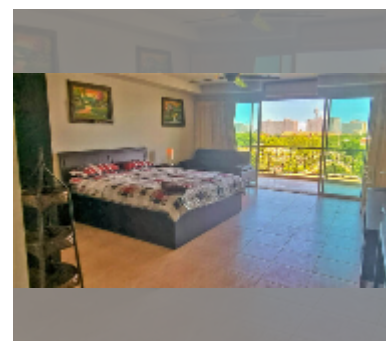

Condo for sale studio 52 m² in The Residence Jomtien Beach, Pattaya

฿ 2,290,000

UNIT PARAMETERS:

UID	FS-241797
quota	foreign quota
type	studio
size	52m²
floor	7
view	city view
quality	good
equipment: furniture, air conditioner	

PROJECT PARAMETERS:

district	Jomtien
buildings	1
floors	7
built in	2007

FACILITIES:

General information: lowrise, open parking.

Swimming pool: swimming pool.

Health zone: gym.

Other: CCTV, security.