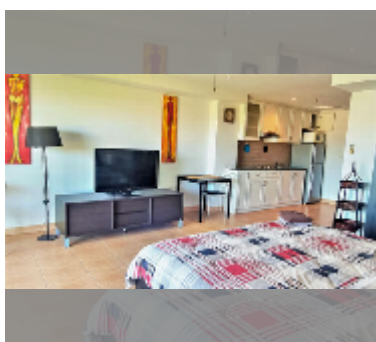

Condo for sale studio 52 m² in The Residence Jomtien Beach, Pattaya

฿ 2,290,000

UNIT PARAMETERS:

UID	FS-241797
quota	foreign quota
type	studio
size	52m²
floor	7
view	city view
quality	good
equipment: furniture, air conditioner	

PROJECT PARAMETERS:

district	Jomtien
buildings	1
floors	7
built in	2007

FACILITIES:

General information: lowrise, open parking.

Swimming pool: swimming pool.

Health zone: gym.

Other: CCTV, security.