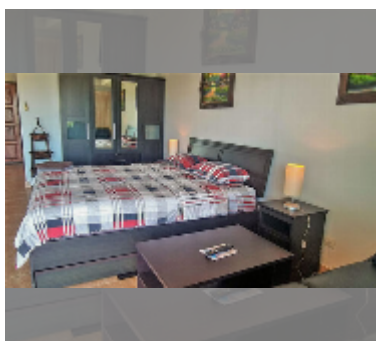

Condo for sale studio 52 m² in The Residence Jomtien Beach, Pattaya

฿ 2,290,000

UNIT PARAMETERS:

UID	FS-241797
quota	foreign quota
type	studio
size	52m²
floor	7
view	city view
quality	good
equipment: furniture, air conditioner	

PROJECT PARAMETERS:

district	Jomtien
buildings	1
floors	7
built in	2007

FACILITIES:

General information: lowrise, open parking.

Swimming pool: swimming pool.

Health zone: gym.

Other: CCTV, security.