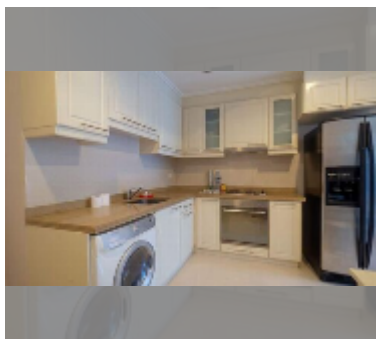

Condo for sale 2 bedroom 92 m² in Pine Shores Condominium, Pattaya

฿ 7,270,000

UNIT PARAMETERS:

UID	FS-241791
quota	company ownership
type	2 bedroom
size	92m²
floor	3
view	partial sea view
quality	good
equipment: furniture, air conditioner, television, washing-machine, refrigerator	

PROJECT PARAMETERS:

district	Na Jomtien
buildings	1
floors	7
built in	2010

FACILITIES:

General information: lowrise, meters to beach: 20, minutes to beach: 1, open parking, covered parking.

Swimming pool: swimming pool, jacuzzi.

Chill zone: chill zone.

Health zone: gym.

Other: lobby, kids playgarden, CCTV, security.