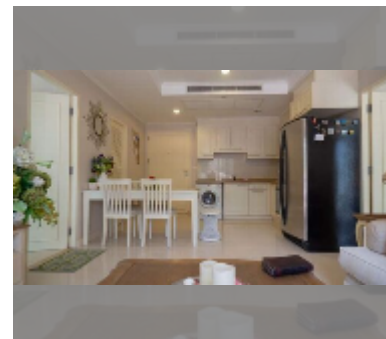

Condo for sale 2 bedroom 92 m² in Pine Shores Condominium, Pattaya

฿ 7,270,000

UNIT PARAMETERS:

UID	FS-241791
quota	company ownership
type	2 bedroom
size	92m²
floor	3
view	partial sea view
quality	good
equipment: furniture, air conditioner, television, washing-machine, refrigerator	

PROJECT PARAMETERS:

district	Na Jomtien
buildings	1
floors	7
built in	2010

FACILITIES:

General information: lowrise, meters to beach: 20, minutes to beach: 1, open parking, covered parking.

Swimming pool: swimming pool, jacuzzi.

Chill zone: chill zone.

Health zone: gym.

Other: lobby, kids playgarden, CCTV, security.