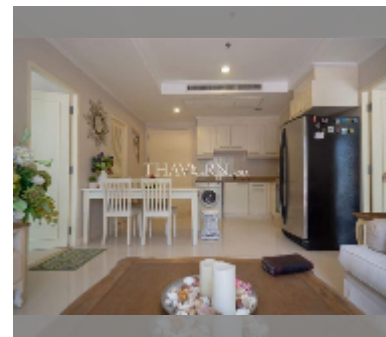

Condo for sale 2 bedroom 92 m² in Pine Shores Condominium, Pattaya

฿ 7,270,000

UNIT PARAMETERS:

UID	FS-241791
quota	company ownership
type	2 bedroom
size	92m²
floor	3
view	partial sea view
quality	good
equipment: furniture, air conditioner, television, washing-machine, refrigerator	

PROJECT PARAMETERS:

district	Na Jomtien
buildings	1
floors	7
built in	2010

FACILITIES:

General information: lowrise, meters to beach: 20, minutes to beach: 1, open parking, covered parking.

Swimming pool: swimming pool, jacuzzi.

Chill zone: chill zone.

Health zone: gym.

Other: lobby, kids playgarden, CCTV, security.