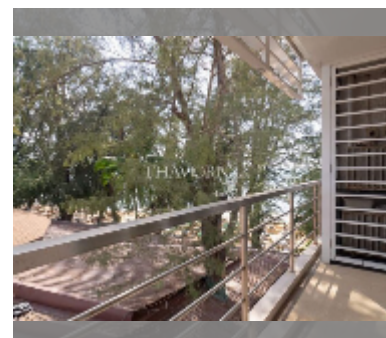

Condo for sale 2 bedroom 92 m² in Pine Shores Condominium, Pattaya

฿ 7,270,000

UNIT PARAMETERS:

UID	FS-241791
quota	company ownership
type	2 bedroom
size	92m²
floor	3
view	partial sea view
quality	good
equipment: furniture, air conditioner, television, washing-machine, refrigerator	

PROJECT PARAMETERS:

district	Na Jomtien
buildings	1
floors	7
built in	2010

FACILITIES:

General information: lowrise, meters to beach: 20, minutes to beach: 1, open parking, covered parking.

Swimming pool: swimming pool, jacuzzi.

Chill zone: chill zone.

Health zone: gym.

Other: lobby, kids playgarden, CCTV, security.