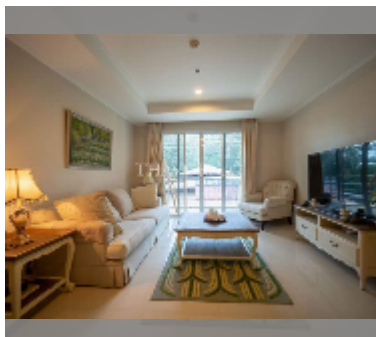

Condo for sale 2 bedroom 92 m² in Pine Shores Condominium, Pattaya

฿ 7,270,000

UNIT PARAMETERS:

UID	FS-241791
quota	company ownership
type	2 bedroom
size	92m²
floor	3
view	partial sea view
quality	good
equipment: furniture, air conditioner, television, washing-machine, refrigerator	

PROJECT PARAMETERS:

district	Na Jomtien
buildings	1
floors	7
built in	2010

FACILITIES:

General information: lowrise, meters to beach: 20, minutes to beach: 1, open parking, covered parking.

Swimming pool: swimming pool, jacuzzi.

Chill zone: chill zone.

Health zone: gym.

Other: lobby, kids playgarden, CCTV, security.