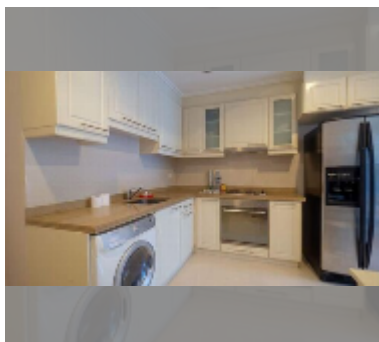

Condo for sale 2 bedroom 92 m² in Pine Shores Condominium, Pattaya

฿ 7,270,000

UNIT PARAMETERS:

UID	FS-241791
quota	company ownership
type	2 bedroom
size	92m²
floor	3
view	partial sea view
quality	good
equipment: furniture, air conditioner, television, washing-machine, refrigerator	

PROJECT PARAMETERS:

district	Na Jomtien
buildings	1
floors	7
built in	2010

FACILITIES:

General information: lowrise, meters to beach: 20, minutes to beach: 1, open parking, covered parking.

Swimming pool: swimming pool, jacuzzi.

Chill zone: chill zone.

Health zone: gym.

Other: lobby, kids playgarden, CCTV, security.