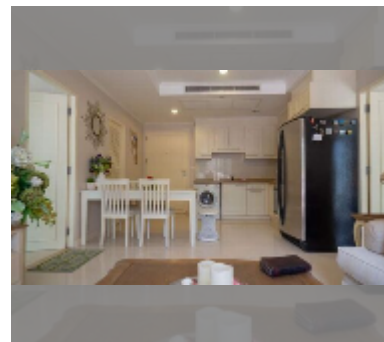

Condo for sale 2 bedroom 92 m² in Pine Shores Condominium, Pattaya

฿ 7,270,000

UNIT PARAMETERS:

UID	FS-241791
quota	company ownership
type	2 bedroom
size	92m²
floor	3
view	partial sea view
quality	good
equipment: furniture, air conditioner, television, washing-machine, refrigerator	

PROJECT PARAMETERS:

district	Na Jomtien
buildings	1
floors	7
built in	2010

FACILITIES:

General information: lowrise, meters to beach: 20, minutes to beach: 1, open parking, covered parking.

Swimming pool: swimming pool, jacuzzi.

Chill zone: chill zone.

Health zone: gym.

Other: lobby, kids playgarden, CCTV, security.