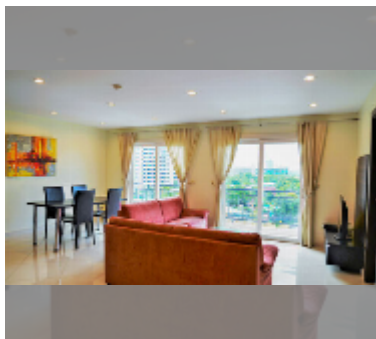

Condo for sale 2 bedroom 74 m² in Park Lane Jomtien Resort, Pattaya

฿ 3,450,000

UNIT PARAMETERS:

UID	FS-241786
quota	foreign quota
type	2 bedroom
size	74m²
floor	6
view	city view
quality	good

PROJECT PARAMETERS:

district	Jomtien
buildings	4
floors	8
built in	2010

FACILITIES:

General information: resort, meters to beach: 500, minutes to beach: 10, open parking.

Swimming pool: swimming pool, kids pool, jacuzzi.

Chill zone: chill zone, garden.

Health zone: gym.

Other: CCTV, security, minimart.