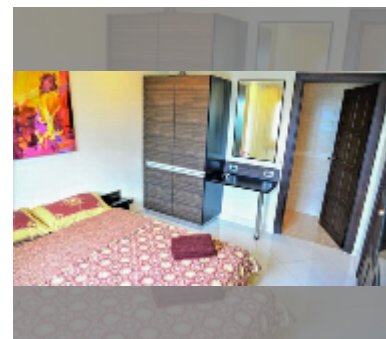

Condo for sale 2 bedroom 74 m² in Park Lane Jomtien Resort, Pattaya

฿ 3,450,000

UNIT PARAMETERS:

UID	FS-241786
quota	foreign quota
type	2 bedroom
size	74m²
floor	6
view	city view
quality	good

PROJECT PARAMETERS:

district	Jomtien
buildings	4
floors	8
built in	2010

FACILITIES:

General information: resort, meters to beach: 500, minutes to beach: 10, open parking.

Swimming pool: swimming pool, kids pool, jacuzzi.

Chill zone: chill zone, garden.

Health zone: gym.

Other: CCTV, security, minimart.