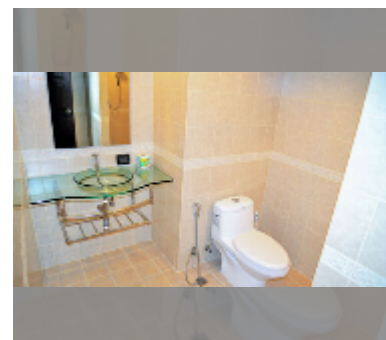

Condo for sale 2 bedroom 74 m² in Park Lane Jomtien Resort, Pattaya

฿ 3,450,000

UNIT PARAMETERS:

UID	FS-241786
quota	foreign quota
type	2 bedroom
size	74m²
floor	6
view	city view
quality	good

PROJECT PARAMETERS:

district	Jomtien
buildings	4
floors	8
built in	2010

FACILITIES:

General information: resort, meters to beach: 500, minutes to beach: 10, open parking.

Swimming pool: swimming pool, kids pool, jacuzzi.

Chill zone: chill zone, garden.

Health zone: gym.

Other: CCTV, security, minimart.