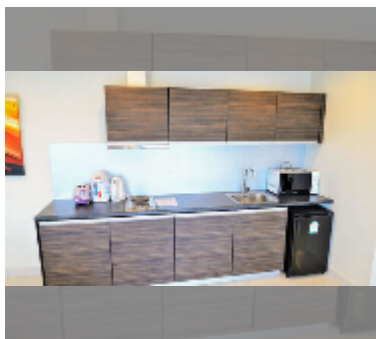

Condo for sale 2 bedroom 74 m² in Park Lane Jomtien Resort, Pattaya

฿ 3,450,000

UNIT PARAMETERS:

UID	FS-241786
quota	foreign quota
type	2 bedroom
size	74m²
floor	6
view	city view
quality	good

PROJECT PARAMETERS:

district	Jomtien
buildings	4
floors	8
built in	2010

FACILITIES:

General information: resort, meters to beach: 500, minutes to beach: 10, open parking.

Swimming pool: swimming pool, kids pool, jacuzzi.

Chill zone: chill zone, garden.

Health zone: gym.

Other: CCTV, security, minimart.