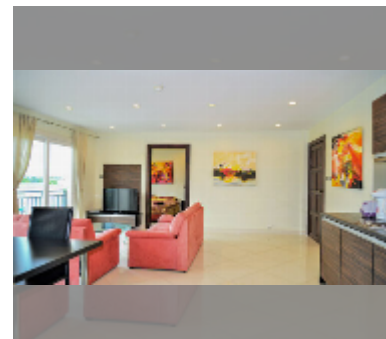

Condo for sale 2 bedroom 74 m² in Park Lane Jomtien Resort, Pattaya

฿ 3,450,000

UNIT PARAMETERS:

UID	FS-241786
quota	foreign quota
type	2 bedroom
size	74m²
floor	6
view	city view
quality	good

PROJECT PARAMETERS:

district	Jomtien
buildings	4
floors	8
built in	2010

FACILITIES:

General information: resort, meters to beach: 500, minutes to beach: 10, open parking.

Swimming pool: swimming pool, kids pool, jacuzzi.

Chill zone: chill zone, garden.

Health zone: gym.

Other: CCTV, security, minimart.