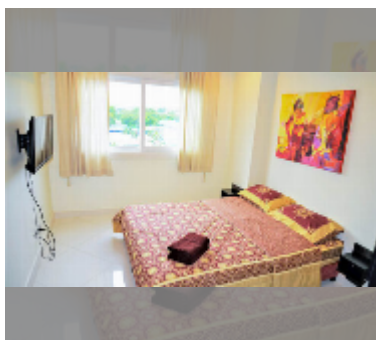

Condo for sale 2 bedroom 74 m² in Park Lane Jomtien Resort, Pattaya

฿ 3,450,000

UNIT PARAMETERS:

UID	FS-241786
quota	foreign quota
type	2 bedroom
size	74m²
floor	6
view	city view
quality	good

PROJECT PARAMETERS:

district	Jomtien
buildings	4
floors	8
built in	2010

FACILITIES:

General information: resort, meters to beach: 500, minutes to beach: 10, open parking.

Swimming pool: swimming pool, kids pool, jacuzzi.

Chill zone: chill zone, garden.

Health zone: gym.

Other: CCTV, security, minimart.