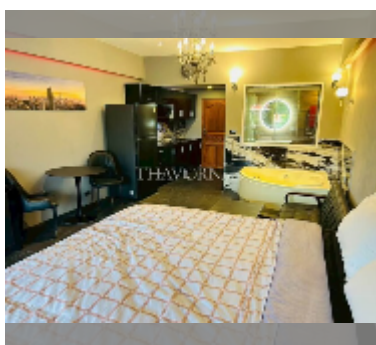

Condo for sale studio 40 m² in Yensabai Condo, Pattaya

฿ 1,495,000

UNIT PARAMETERS:

UID	FS-241782
quota	company ownership
type	studio
size	40m²
floor	4
view	city view
quality	good
equipment: furniture, air conditioner, television, refrigerator	

PROJECT PARAMETERS:

district	East Pattaya
buildings	1
floors	12
built in	1995

FACILITIES:

General information: open parking.

Swimming pool: swimming pool.

Health zone: gym.

Other: reception, CCTV, security.