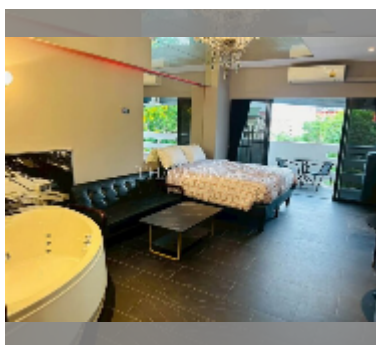

Condo for sale studio 40 m² in Yensabai Condo, Pattaya

฿ 1,495,000

UNIT PARAMETERS:

UID	FS-241782
quota	company ownership
type	studio
size	40m²
floor	4
view	city view
quality	good
equipment: furniture, air conditioner, television, refrigerator	

PROJECT PARAMETERS:

district	East Pattaya
buildings	1
floors	12
built in	1995

FACILITIES:

General information: open parking.

Swimming pool: swimming pool.

Health zone: gym.

Other: reception, CCTV, security.