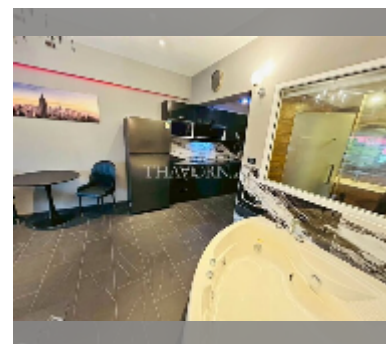

Condo for sale studio 40 m² in Yensabai Condo, Pattaya

฿ 1,495,000

UNIT PARAMETERS:

UID	FS-241782
quota	company ownership
type	studio
size	40m²
floor	4
view	city view
quality	good
equipment: furniture, air conditioner, television, refrigerator	

PROJECT PARAMETERS:

district	East Pattaya
buildings	1
floors	12
built in	1995

FACILITIES:

General information: open parking.

Swimming pool: swimming pool.

Health zone: gym.

Other: reception, CCTV, security.