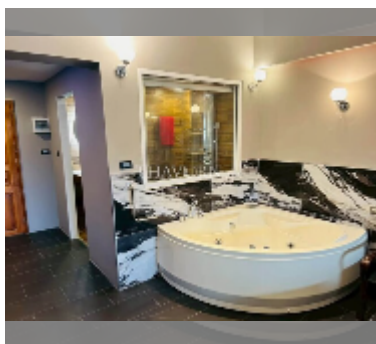

Condo for sale studio 40 m² in Yensabai Condo, Pattaya

฿ 1,495,000

UNIT PARAMETERS:

UID	FS-241782
quota	company ownership
type	studio
size	40m²
floor	4
view	city view
quality	good
equipment: furniture, air conditioner, television, refrigerator	

PROJECT PARAMETERS:

district	East Pattaya
buildings	1
floors	12
built in	1995

FACILITIES:

General information: open parking.

Swimming pool: swimming pool.

Health zone: gym.

Other: reception, CCTV, security.