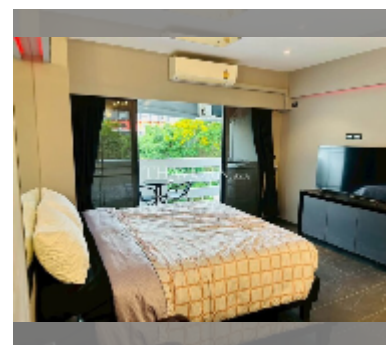

Condo for sale studio 40 m² in Yensabai Condo, Pattaya

฿ 1,495,000

UNIT PARAMETERS:

UID	FS-241782
quota	company ownership
type	studio
size	40m²
floor	4
view	city view
quality	good
equipment: furniture, air conditioner, television, refrigerator	

PROJECT PARAMETERS:

district	East Pattaya
buildings	1
floors	12
built in	1995

FACILITIES:

General information: open parking.

Swimming pool: swimming pool.

Health zone: gym.

Other: reception, CCTV, security.