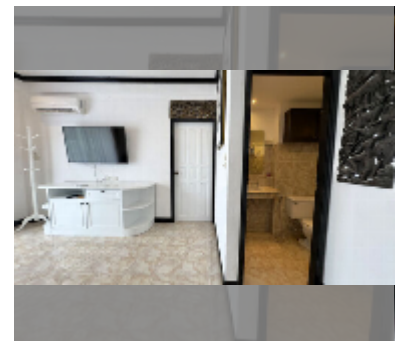

Condo for sale 1 bedroom 57 m² in Majestic Jomtien, Pattaya

฿ 1,850,000

UNIT PARAMETERS:

UID	FS-241776
quota	foreign quota
type	1 bedroom
size	57m²
floor	5
view	pool view
quality	good
online viewing	yes

PROJECT PARAMETERS:

district	Jomtien
buildings	1
floors	5
built in	1994
maintenance	฿ 13,680/year

FACILITIES:

General information: lowrise, open parking.

Swimming pool: swimming pool.

Other: reception, lobby, CCTV, security.