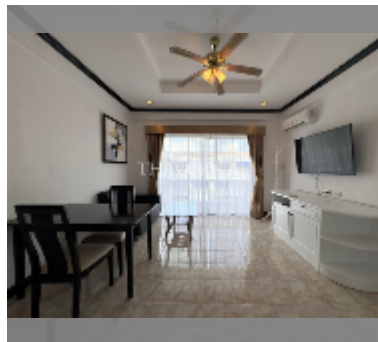

Condo for sale 1 bedroom 57 m² in Majestic Jomtien, Pattaya

฿ 1,850,000

UNIT PARAMETERS:

UID	FS-241776
quota	foreign quota
type	1 bedroom
size	57m ²
floor	5
view	pool view
quality	good

PROJECT PARAMETERS:

district	Jomtien
buildings	1
floors	5
built in	1994
maintenance	฿ 13,680/year

FACILITIES:

General information: lowrise, open parking.

Swimming pool: swimming pool.

Other: reception, lobby, CCTV, security.