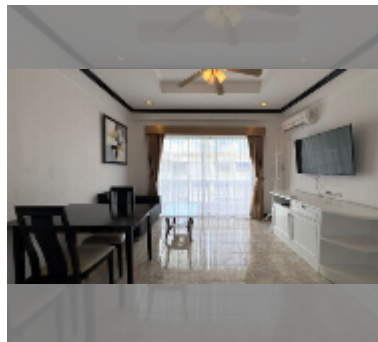

Condo for sale 1 bedroom 57 m² in Majestic Jomtien, Pattaya

฿ 1,850,000

UNIT PARAMETERS:

UID	FS-241776
quota	foreign quota
type	1 bedroom
size	57m²
floor	5
view	pool view
quality	good
online viewing	yes

PROJECT PARAMETERS:

district	Jomtien
buildings	1
floors	5
built in	1994
maintenance	฿ 13,680/year

FACILITIES:

General information: lowrise, open parking.

Swimming pool: swimming pool.

Other: reception, lobby, CCTV, security.