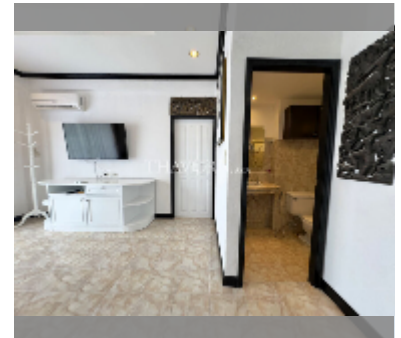

Condo for sale 1 bedroom 57 m² in Majestic Jomtien, Pattaya

฿ 1,850,000

UNIT PARAMETERS:

UID	FS-241776
quota	foreign quota
type	1 bedroom
size	57m²
floor	5
view	pool view
quality	good

PROJECT PARAMETERS:

district	Jomtien
buildings	1
floors	5
built in	1994
maintenance	฿ 13,680/year

FACILITIES:

General information: lowrise, open parking.

Swimming pool: swimming pool.

Other: reception, lobby, CCTV, security.