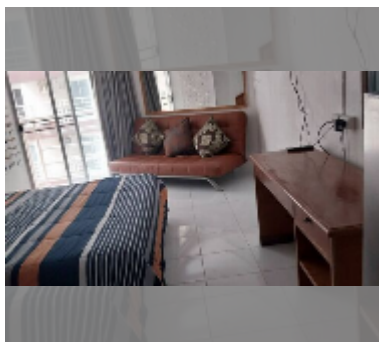

Condo for sale studio 27 m² in Jomtien beach condominium, Pattaya

฿ 1,155,600

UNIT PARAMETERS:

UID	FS-241771
quota	thai quota
type	studio
size	27m²
floor	6
view	city view

PROJECT PARAMETERS:

district	Jomtien
buildings	5
floors	18
built in	1993

FACILITIES:

General information: highrise, open parking.

Swimming pool: swimming pool.

Chill zone: chill zone.

Health zone: gym.

Other: CCTV, security, minimart.