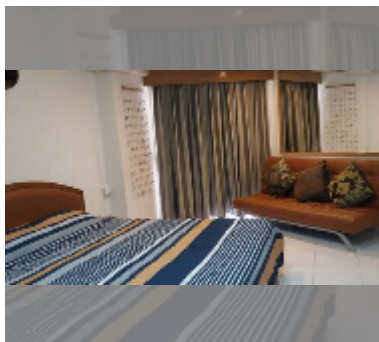

Condo for sale studio 27 m² in Jomtien beach condominium, Pattaya

฿ 1,155,600

UNIT PARAMETERS:

UID	FS-241771
quota	thai quota
type	studio
size	27m²
floor	6
view	city view

PROJECT PARAMETERS:

district	Jomtien
buildings	5
floors	18
built in	1993

FACILITIES:

General information: highrise, open parking.

Swimming pool: swimming pool.

Chill zone: chill zone.

Health zone: gym.

Other: CCTV, security, minimart.