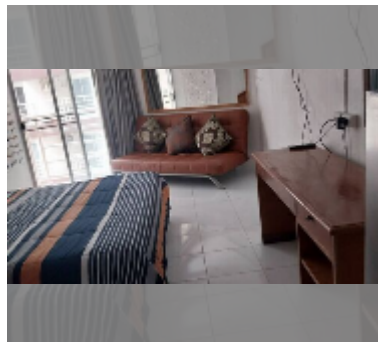

Condo for sale studio 27 m² in Jomtien beach condominium, Pattaya

฿ 1,155,600

UNIT PARAMETERS:

UID	FS-241771
quota	thai quota
type	studio
size	27m²
floor	6
view	city view

PROJECT PARAMETERS:

district	Jomtien
buildings	5
floors	18
built in	1993

FACILITIES:

General information: highrise, open parking.

Swimming pool: swimming pool.

Chill zone: chill zone.

Health zone: gym.

Other: CCTV, security, minimart.