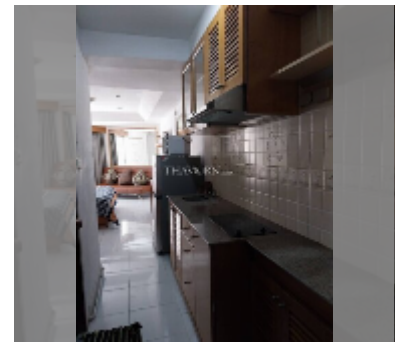

Condo for sale studio 27 m² in Jomtien beach condominium, Pattaya

฿ 1,155,600

UNIT PARAMETERS:

UID	FS-241771
quota	thai quota
type	studio
size	27m²
floor	6
view	city view

PROJECT PARAMETERS:

district	Jomtien
buildings	5
floors	18
built in	1993

FACILITIES:

General information: highrise, open parking.

Swimming pool: swimming pool.

Chill zone: chill zone.

Health zone: gym.

Other: CCTV, security, minimart.