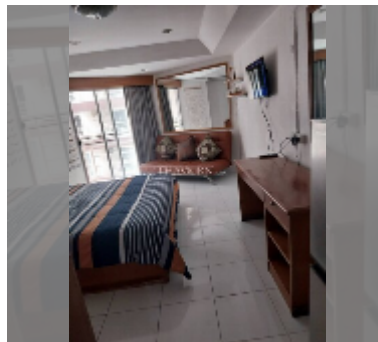

Condo for sale studio 27 m² in Jomtien beach condominium, Pattaya

฿ 1,155,600

UNIT PARAMETERS:

UID	FS-241771
quota	thai quota
type	studio
size	27m²
floor	6
view	city view

PROJECT PARAMETERS:

district	Jomtien
buildings	5
floors	18
built in	1993

FACILITIES:

General information: highrise, open parking.

Swimming pool: swimming pool.

Chill zone: chill zone.

Health zone: gym.

Other: CCTV, security, minimart.