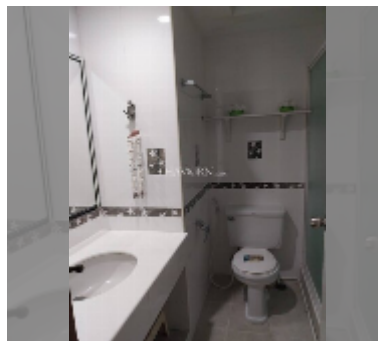

Condo for sale studio 27 m² in Jomtien beach condominium, Pattaya

฿ 1,155,600

UNIT PARAMETERS:

UID	FS-241771
quota	thai quota
type	studio
size	27m²
floor	6
view	city view

PROJECT PARAMETERS:

district	Jomtien
buildings	5
floors	18
built in	1993

FACILITIES:

General information: highrise, open parking.

Swimming pool: swimming pool.

Chill zone: chill zone.

Health zone: gym.

Other: CCTV, security, minimart.