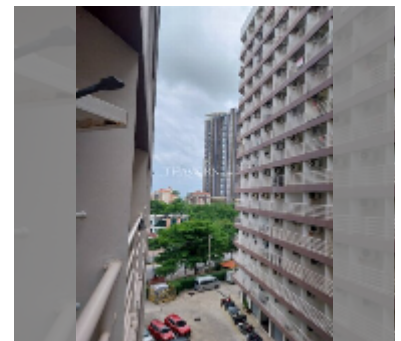

Condo for sale studio 27 m² in Jomtien beach condominium, Pattaya

฿ 1,155,600

UNIT PARAMETERS:

UID	FS-241771
quota	thai quota
type	studio
size	27m²
floor	6
view	city view

PROJECT PARAMETERS:

district	Jomtien
buildings	5
floors	18
built in	1993

FACILITIES:

General information: highrise, open parking.

Swimming pool: swimming pool.

Chill zone: chill zone.

Health zone: gym.

Other: CCTV, security, minimart.