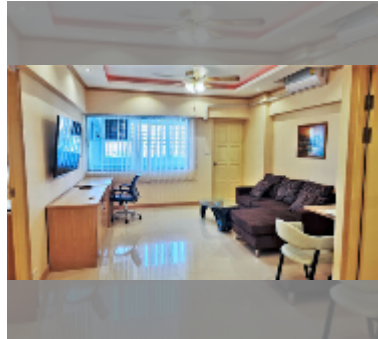

Condo for sale 1 bedroom 64 m² in Keha Condominium Jomtien, Pattaya

฿ 2,310,000

UNIT PARAMETERS:

UID	FS-241770
quota	foreign quota
type	1 bedroom
size	64m²
floor	5
view	city view

PROJECT PARAMETERS:

district	Theprasit
buildings	1
floors	7
built in	1998

FACILITIES:

General information: lowrise, meters to beach: 2300, minutes to beach: 10, open parking.

Other: security, minimart.