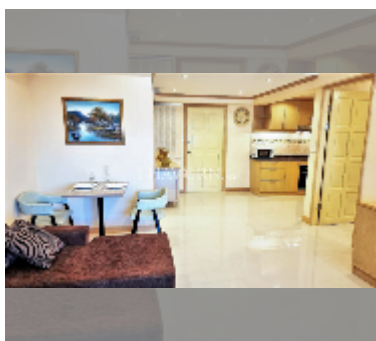

Condo for sale 1 bedroom 64 m² in Keha Condominium Jomtien, Pattaya

฿ 2,310,000

UNIT PARAMETERS:

UID	FS-241770
quota	foreign quota
type	1 bedroom
size	64m²
floor	5
view	city view

PROJECT PARAMETERS:

district	Thepprasit
buildings	1
floors	7
built in	1998

FACILITIES:

General information: lowrise, meters to beach: 2300, minutes to beach: 10, open parking.

Swimming pool: swimming pool.

Health zone: tennis court.

Other: security, minimart.