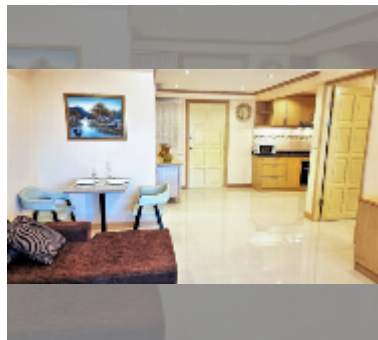

Condo for sale 1 bedroom 64 m² in Keha Condominium Jomtien, Pattaya

฿ 2,310,000

UNIT PARAMETERS:

UID	FS-241770
quota	foreign quota
type	1 bedroom
size	64m²
floor	5
view	city view

PROJECT PARAMETERS:

district	Theprasit
buildings	1
floors	7
built in	1998

FACILITIES:

General information: lowrise, meters to beach: 2300, minutes to beach: 10, open parking.

Other: security, minimart.