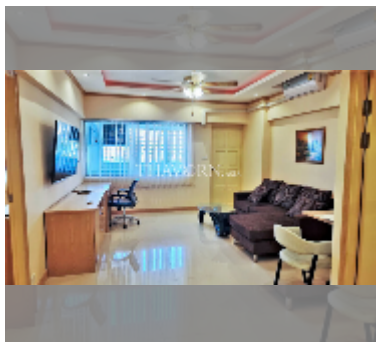

Condo for sale 1 bedroom 64 m² in Keha Condominium Jomtien, Pattaya

฿ 2,310,000

UNIT PARAMETERS:

UID	FS-241770
quota	foreign quota
type	1 bedroom
size	64m ²
floor	5
view	city view

PROJECT PARAMETERS:

district	Thepprasit
buildings	1
floors	7
built in	1998

FACILITIES:

General information: lowrise, meters to beach: 2300, minutes to beach: 10, open parking.

Swimming pool: swimming pool.

Health zone: tennis court.

Other: security, minimart.

[details](#)