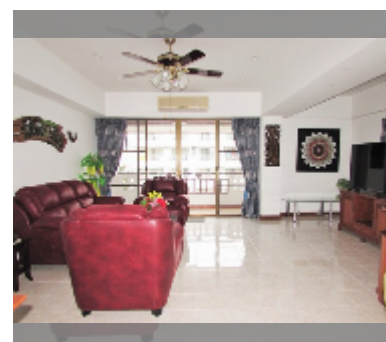

Condo for sale 2 bedroom 122 m² in Jomtien Shining Star, Pattaya

฿ 6,900,000

UNIT PARAMETERS:

UID	FS-241769
quota	thai quota
type	2 bedroom
size	122m²
floor	6
view	pool view
quality	good

equipment: furniture, kitchen appliances, air conditioner, television, washing-machine, refrigerator

PROJECT PARAMETERS:

district	Jomtien
buildings	2
floors	5
built in	2005
maintenance	฿ 36,600/year

FACILITIES:

General information: lowrise, meters to beach: 300, minutes to beach: 4, open parking.

Swimming pool: swimming pool, sunbathing area.

Chill zone: chill zone.

Health zone: gym.

Other: lobby, CCTV, security.