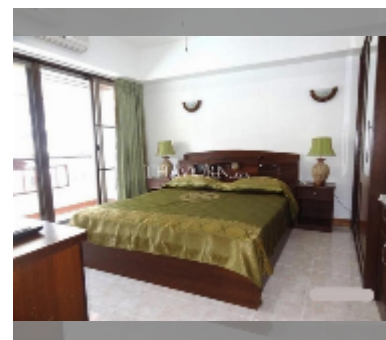

Condo for sale 2 bedroom 122 m² in Jomtien Shining Star, Pattaya

฿ 6,900,000

UNIT PARAMETERS:

UID	FS-241768
quota	thai quota
type	2 bedroom
size	122m²
floor	6
view	pool view
quality	good

equipment: furniture, kitchen appliances, air conditioner, television, washing-machine, refrigerator

PROJECT PARAMETERS:

district	Jomtien
buildings	2
floors	5
built in	2005
maintenance	฿ 36,600/year

FACILITIES:

General information: lowrise, meters to beach: 300, minutes to beach: 4, open parking.

Swimming pool: swimming pool, sunbathing area.

Chill zone: chill zone.

Health zone: gym.

Other: lobby, CCTV, security.