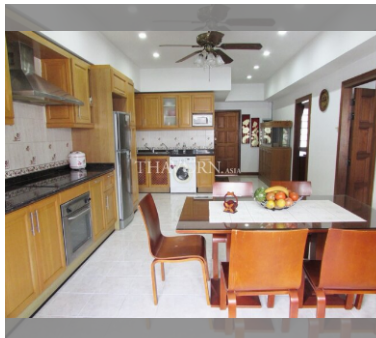

Condo for sale 2 bedroom 122 m², Jomtien Shining Star, Pattaya

฿ 6,900,000

UNIT PARAMETERS:

UID	FS-241768
quota	thai quota
type	2 bedroom
size	122m²
floor	6
view	pool view
quality	good
equipment	furniture, kitchen appliances, air conditioner, television, washing-machine, refrigerator

PROJECT PARAMETERS: