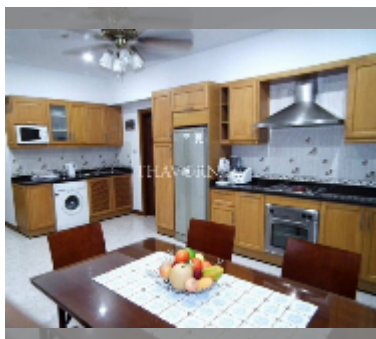

Condo for sale 2 bedroom 122 m² in Jomtien Shining Star, Pattaya

฿ 6,900,000

UNIT PARAMETERS:

UID	FS-241768
quota	thai quota
type	2 bedroom
size	122m²
floor	6
view	pool view
quality	good

equipment: furniture, kitchen appliances, air conditioner, television, washing-machine, refrigerator

PROJECT PARAMETERS:

district	Jomtien
buildings	2
floors	5
built in	2005
maintenance	฿ 36,600/year

FACILITIES:

General information: lowrise, meters to beach: 300, minutes to beach: 4, open parking.

Swimming pool: swimming pool, sunbathing area.

Chill zone: chill zone.

Health zone: gym.

Other: lobby, CCTV, security.