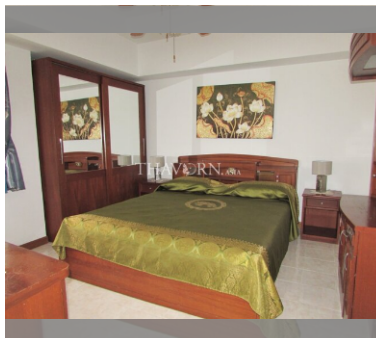

Condo for sale 2 bedroom 122 m², Jomtien Shining Star, Pattaya

฿ 6,900,000

UNIT PARAMETERS:

UID	FS-241768
quota	thai quota
type	2 bedroom
size	122m²
floor	6
view	pool view
quality	good
equipment	furniture, kitchen appliances, air conditioner, television, washing-machine, refrigerator

PROJECT PARAMETERS: