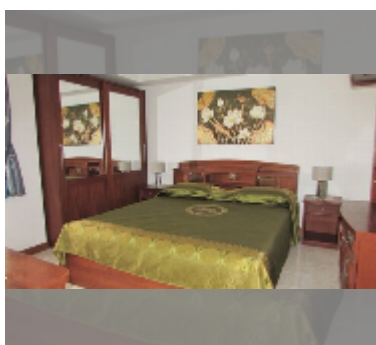

Condo for sale 2 bedroom 122 m² in Jomtien Shining Star, Pattaya

฿ 6,900,000

UNIT PARAMETERS:

UID	FS-241768
quota	thai quota
type	2 bedroom
size	122m²
floor	6
view	pool view
quality	good

equipment: furniture, kitchen appliances, air conditioner, television, washing-machine, refrigerator

PROJECT PARAMETERS:

district	Jomtien
buildings	2
floors	5
built in	2005
maintenance	฿ 36,600/year

FACILITIES:

General information: lowrise, meters to beach: 300, minutes to beach: 4, open parking.

Swimming pool: swimming pool, sunbathing area.

Chill zone: chill zone.

Health zone: gym.

Other: lobby, CCTV, security.