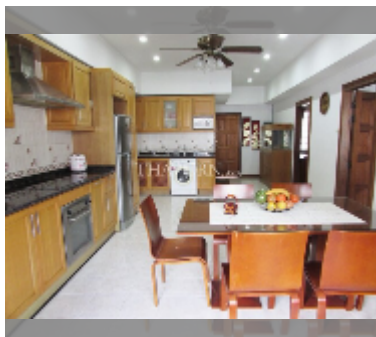

Condo for sale 2 bedroom 122 m² in Jomtien Shining Star, Pattaya

฿ 6,900,000

UNIT PARAMETERS:

UID	FS-241768
quota	thai quota
type	2 bedroom
size	122m²
floor	6
view	pool view
quality	good

equipment: furniture, kitchen appliances, air conditioner, television, washing-machine, refrigerator

PROJECT PARAMETERS:

district	Jomtien
buildings	2
floors	5
built in	2005
maintenance	฿ 36,600/year

FACILITIES:

General information: lowrise, meters to beach: 300, minutes to beach: 4, open parking.

Swimming pool: swimming pool, sunbathing area.

Chill zone: chill zone.

Health zone: gym.

Other: lobby, CCTV, security.