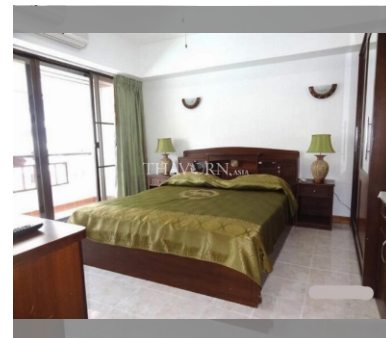

Condo for sale 2 bedroom 122 m², Jomtien Shining Star, Pattaya

฿ 6,900,000

UNIT PARAMETERS:

UID	FS-241768
quota	thai quota
type	2 bedroom
size	122m²
floor	6
view	pool view
quality	good
equipment	furniture, kitchen appliances, air conditioner, television, washing-machine, refrigerator

PROJECT PARAMETERS: