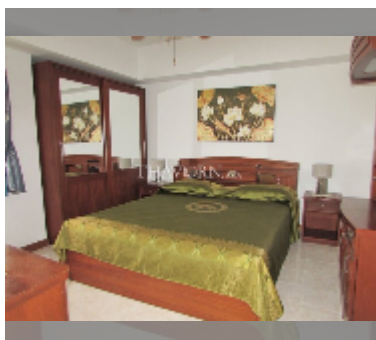

Condo for sale 2 bedroom 122 m² in Jomtien Shining Star, Pattaya

฿ 6,900,000

UNIT PARAMETERS:

UID	FS-241768
quota	thai quota
type	2 bedroom
size	122m²
floor	6
view	pool view
quality	good

equipment: furniture, kitchen appliances, air conditioner, television, washing-machine, refrigerator

PROJECT PARAMETERS:

district	Jomtien
buildings	2
floors	5
built in	2005
maintenance	฿ 36,600/year

FACILITIES:

General information: lowrise, meters to beach: 300, minutes to beach: 4, open parking.

Swimming pool: swimming pool, sunbathing area.

Chill zone: chill zone.

Health zone: gym.

Other: lobby, CCTV, security.