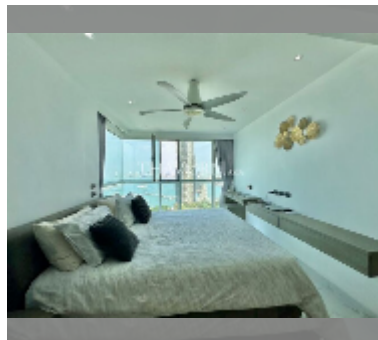

Condo for sale 2 bedroom 85 m² in Sky Residences Pattaya, Pattaya

฿ 11,230,000

UNIT PARAMETERS:

UID	FS-241767
quota	foreign quota
type	2 bedroom
size	85m²
floor	21
view	city view
quality	good

equipment: furniture, kitchen appliances, air conditioner, television, washing-machine, refrigerator

PROJECT PARAMETERS:

district	Pratumnak
buildings	1
floors	33
start of construction	2013
built in	2016
maintenance	฿ 51,000/year

FACILITIES:

General information: highrise, meters to beach: 500, minutes to beach: 2, covered parking.

Swimming pool: swimming pool, rooftop pool, infinity view, sunbathing area.

Chill zone: garden, rooftop chillout.

Health zone: gym, sauna.

Other: reception, lobby, kids playgarden, CCTV, security.