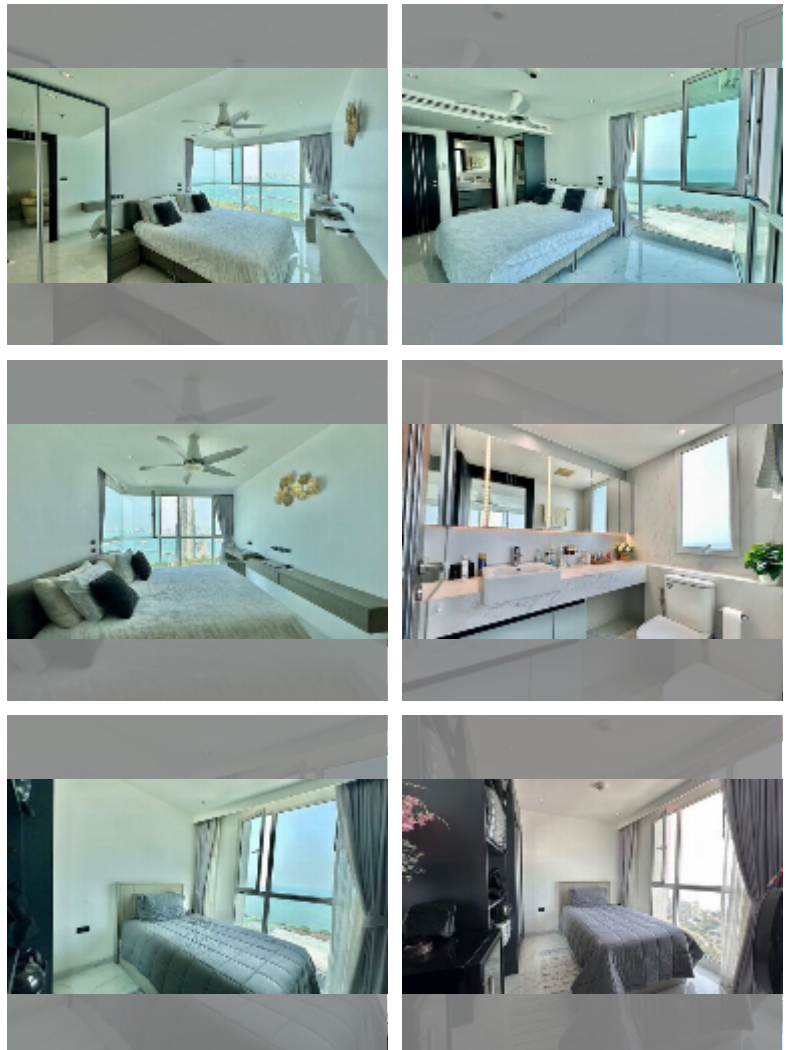

Condo for sale 2 bedroom 85 m² in Sky Residences Pattaya, Pattaya

฿ 11,230,000

UNIT PARAMETERS:

UID	FS-241767
quota	foreign quota
type	2 bedroom
size	85m²
floor	21
view	city view
quality	good

equipment: furniture, kitchen appliances, air conditioner, television, washing-machine, refrigerator

PROJECT PARAMETERS:

district	Pratumnak
buildings	1
floors	33
start of construction	2013
built in	2016
maintenance	฿ 51,000/year

FACILITIES:

General information: highrise, meters to beach: 500, minutes to beach: 2, covered parking.

Swimming pool: swimming pool, rooftop pool, infinity view, sunbathing area.

Chill zone: garden, rooftop chillout.

Health zone: gym, sauna.

Other: reception, lobby, kids playgarden, CCTV, security.