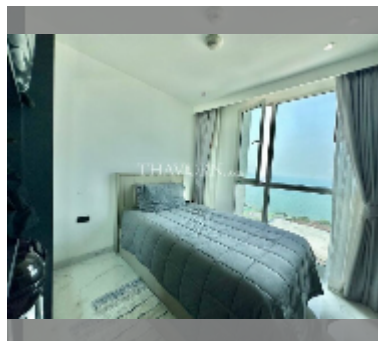

Condo for sale 2 bedroom 85 m² in Sky Residences Pattaya, Pattaya

฿ 11,230,000

UNIT PARAMETERS:

UID	FS-241767
quota	foreign quota
type	2 bedroom
size	85m²
floor	21
view	city view
quality	good

equipment: furniture, kitchen appliances, air conditioner, television, washing-machine, refrigerator

PROJECT PARAMETERS:

district	Pratumnak
buildings	1
floors	33
start of construction	2013
built in	2016
maintenance	฿ 51,000/year

FACILITIES:

General information: highrise, meters to beach: 500, minutes to beach: 2, covered parking.

Swimming pool: swimming pool, rooftop pool, infinity view, sunbathing area.

Chill zone: garden, rooftop chillout.

Health zone: gym, sauna.

Other: reception, lobby, kids playgarden, CCTV, security.