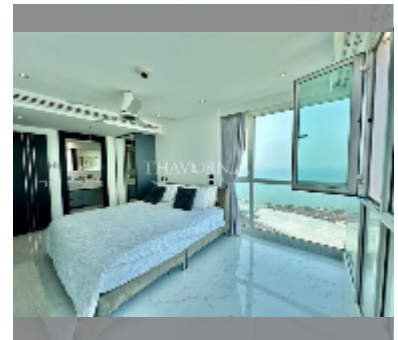

Condo for sale 2 bedroom 85 m² in Sky Residences Pattaya, Pattaya

฿ 11,230,000

UNIT PARAMETERS:

UID	FS-241767
quota	foreign quota
type	2 bedroom
size	85m²
floor	21
view	city view
quality	good

equipment: furniture, kitchen appliances, air conditioner, television, washing-machine, refrigerator

PROJECT PARAMETERS:

district	Pratumnak
buildings	1
floors	33
start of construction	2013
built in	2016
maintenance	฿ 51,000/year

FACILITIES:

General information: highrise, meters to beach: 500, minutes to beach: 2, covered parking.

Swimming pool: swimming pool, rooftop pool, infinity view, sunbathing area.

Chill zone: garden, rooftop chillout.

Health zone: gym, sauna.

Other: reception, lobby, kids playgarden, CCTV, security.