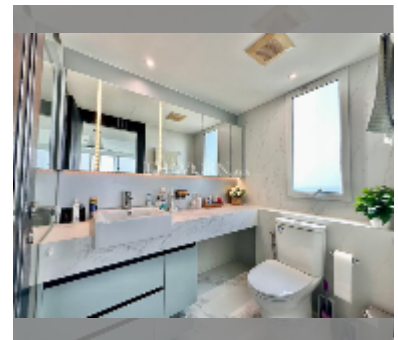

Condo for sale 2 bedroom 85 m² in Sky Residences Pattaya, Pattaya

฿ 11,230,000

UNIT PARAMETERS:

UID	FS-241767
quota	foreign quota
type	2 bedroom
size	85m²
floor	21
view	city view
quality	good

equipment: furniture, kitchen appliances, air conditioner, television, washing-machine, refrigerator

PROJECT PARAMETERS:

district	Pratumnak
buildings	1
floors	33
start of construction	2013
built in	2016
maintenance	฿ 51,000/year

FACILITIES:

General information: highrise, meters to beach: 500, minutes to beach: 2, covered parking.

Swimming pool: swimming pool, rooftop pool, infinity view, sunbathing area.

Chill zone: garden, rooftop chillout.

Health zone: gym, sauna.

Other: reception, lobby, kids playgarden, CCTV, security.