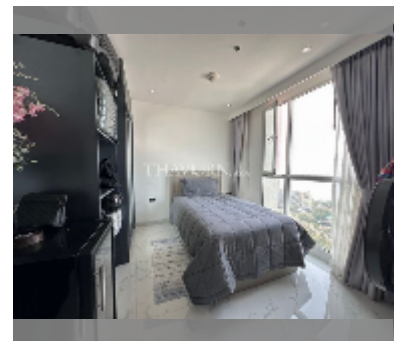

Condo for sale 2 bedroom 85 m² in Sky Residences Pattaya, Pattaya

฿ 11,230,000

UNIT PARAMETERS:

UID	FS-241767
quota	foreign quota
type	2 bedroom
size	85m²
floor	21
view	city view
quality	good

equipment: furniture, kitchen appliances, air conditioner, television, washing-machine, refrigerator

PROJECT PARAMETERS:

district	Pratumnak
buildings	1
floors	33
start of construction	2013
built in	2016
maintenance	฿ 51,000/year

FACILITIES:

General information: highrise, meters to beach: 500, minutes to beach: 2, covered parking.

Swimming pool: swimming pool, rooftop pool, infinity view, sunbathing area.

Chill zone: garden, rooftop chillout.

Health zone: gym, sauna.

Other: reception, lobby, kids playgarden, CCTV, security.