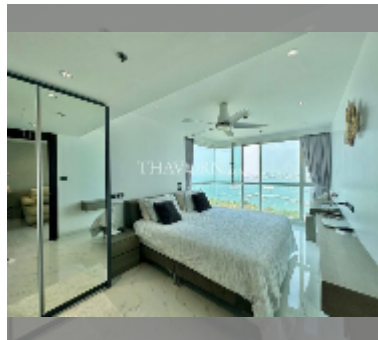

Condo for sale 2 bedroom 85 m² in Sky Residences Pattaya, Pattaya

฿ 11,230,000

UNIT PARAMETERS:

UID	FS-241767
quota	foreign quota
type	2 bedroom
size	85m²
floor	21
view	city view
quality	good

equipment: furniture, kitchen appliances, air conditioner, television, washing-machine, refrigerator

PROJECT PARAMETERS:

district	Pratumnak
buildings	1
floors	33
start of construction	2013
built in	2016
maintenance	฿ 51,000/year

FACILITIES:

General information: highrise, meters to beach: 500, minutes to beach: 2, covered parking.

Swimming pool: swimming pool, rooftop pool, infinity view, sunbathing area.

Chill zone: garden, rooftop chillout.

Health zone: gym, sauna.

Other: reception, lobby, kids playgarden, CCTV, security.