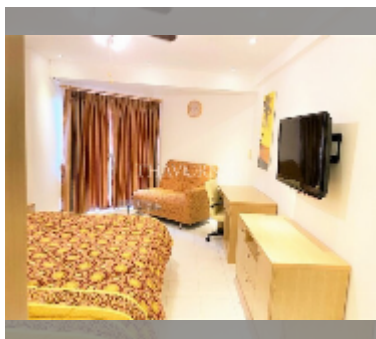

Condo for sale studio 30 m² in Jomtien beach condominium, Pattaya

฿ 1,350,000

UNIT PARAMETERS:

UID	FS-241765
quota	foreign quota
type	studio
size	30m²
floor	6
view	city view
quality	good
equipment: furniture, air conditioner, television, washing-machine	

PROJECT PARAMETERS:

district	Jomtien
buildings	5
floors	18
built in	1993

FACILITIES:

General information: highrise, open parking.

Swimming pool: swimming pool.

Chill zone: chill zone.

Health zone: gym.

Other: CCTV, security, minimart.