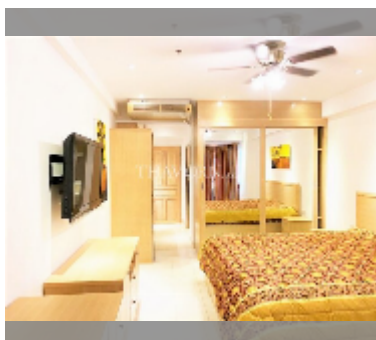

Condo for sale studio 30 m² in Jomtien beach condominium, Pattaya

฿ 1,350,000

UNIT PARAMETERS:

UID	FS-241765
quota	foreign quota
type	studio
size	30m²
floor	6
view	city view
quality	good
equipment: furniture, air conditioner, television, washing-machine	

PROJECT PARAMETERS:

district	Jomtien
buildings	5
floors	18
built in	1993

FACILITIES:

General information: highrise, open parking.

Swimming pool: swimming pool.

Chill zone: chill zone.

Health zone: gym.

Other: CCTV, security, minimart.