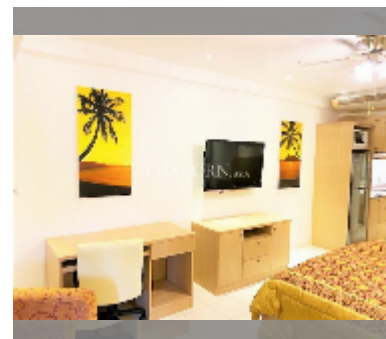

Condo for sale studio 30 m² in Jomtien beach condominium, Pattaya

฿ 1,350,000

UNIT PARAMETERS:

UID	FS-241765
quota	foreign quota
type	studio
size	30m²
floor	6
view	city view
quality	good
equipment: furniture, air conditioner, television, washing-machine	

PROJECT PARAMETERS:

district	Jomtien
buildings	5
floors	18
built in	1993

FACILITIES:

General information: highrise, open parking.

Swimming pool: swimming pool.

Chill zone: chill zone.

Health zone: gym.

Other: CCTV, security, minimart.