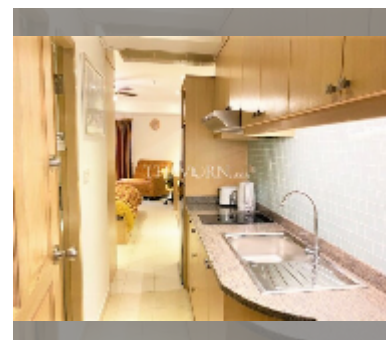

Condo for sale studio 30 m² in Jomtien beach condominium, Pattaya

฿ 1,350,000

UNIT PARAMETERS:

UID	FS-241765
quota	foreign quota
type	studio
size	30m²
floor	6
view	city view
quality	good
equipment: furniture, air conditioner, television, washing-machine	

PROJECT PARAMETERS:

district	Jomtien
buildings	5
floors	18
built in	1993

FACILITIES:

General information: highrise, open parking.

Swimming pool: swimming pool.

Chill zone: chill zone.

Health zone: gym.

Other: CCTV, security, minimart.