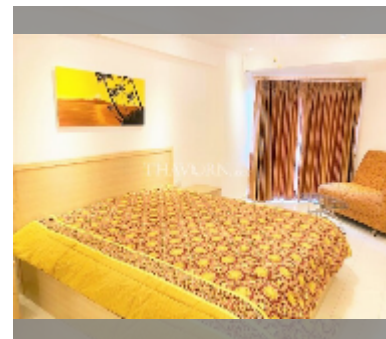

Condo for sale studio 30 m² in Jomtien beach condominium, Pattaya

฿ 1,350,000

UNIT PARAMETERS:

UID	FS-241765
quota	foreign quota
type	studio
size	30m²
floor	6
view	city view
quality	good
equipment: furniture, air conditioner, television, washing-machine	

PROJECT PARAMETERS:

district	Jomtien
buildings	5
floors	18
built in	1993

FACILITIES:

General information: highrise, open parking.

Swimming pool: swimming pool.

Chill zone: chill zone.

Health zone: gym.

Other: CCTV, security, minimart.