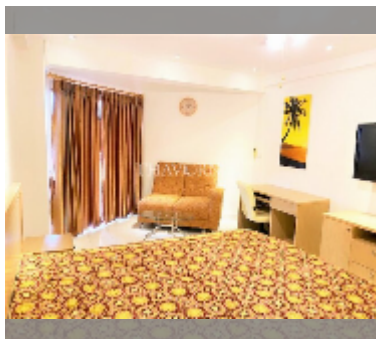

Condo for sale studio 30 m² in Jomtien beach condominium, Pattaya

฿ 1,350,000

UNIT PARAMETERS:

UID	FS-241765
quota	foreign quota
type	studio
size	30m²
floor	6
view	city view
quality	good
equipment: furniture, air conditioner, television, washing-machine	

PROJECT PARAMETERS:

district	Jomtien
buildings	5
floors	18
built in	1993

FACILITIES:

General information: highrise, open parking.

Swimming pool: swimming pool.

Chill zone: chill zone.

Health zone: gym.

Other: CCTV, security, minimart.