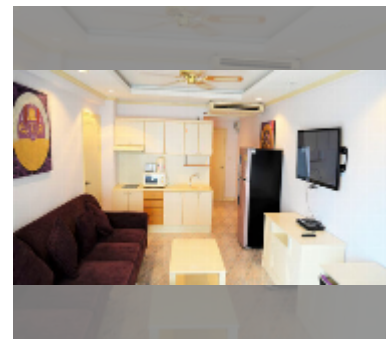

Condo for sale 1 bedroom 60 m² in Jomtien beach condominium, Pattaya

฿ 2,200,000

UNIT PARAMETERS:

UID	FS-241764
quota	foreign quota
type	1 bedroom
size	60m²
floor	4
view	city view
quality	good
equipment: furniture, air conditioner, television, washing-machine, refrigerator	

PROJECT PARAMETERS:

district	Jomtien
buildings	5
floors	18
built in	1993

FACILITIES:

General information: highrise, open parking.

Swimming pool: swimming pool.

Chill zone: chill zone.

Health zone: gym.

Other: CCTV, security, minimart.