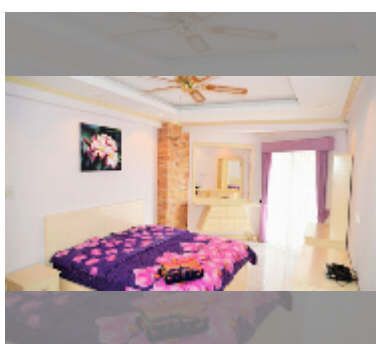

Condo for sale 1 bedroom 60 m² in Jomtien beach condominium, Pattaya

฿ 2,200,000

UNIT PARAMETERS:

UID	FS-241764
quota	foreign quota
type	1 bedroom
size	60m²
floor	4
view	city view
quality	good
equipment: furniture, air conditioner, television, washing-machine, refrigerator	

PROJECT PARAMETERS:

district	Jomtien
buildings	5
floors	18
built in	1993

FACILITIES:

General information: highrise, open parking.

Swimming pool: swimming pool.

Chill zone: chill zone.

Health zone: gym.

Other: CCTV, security, minimart.