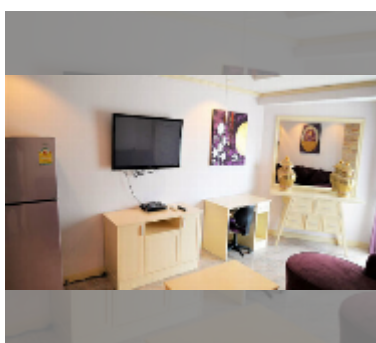

Condo for sale 1 bedroom 60 m² in Jomtien beach condominium, Pattaya

฿ 2,200,000

UNIT PARAMETERS:

UID	FS-241764
quota	foreign quota
type	1 bedroom
size	60m²
floor	4
view	city view
quality	good
equipment: furniture, air conditioner, television, washing-machine, refrigerator	

PROJECT PARAMETERS:

district	Jomtien
buildings	5
floors	18
built in	1993

FACILITIES:

General information: highrise, open parking.

Swimming pool: swimming pool.

Chill zone: chill zone.

Health zone: gym.

Other: CCTV, security, minimart.