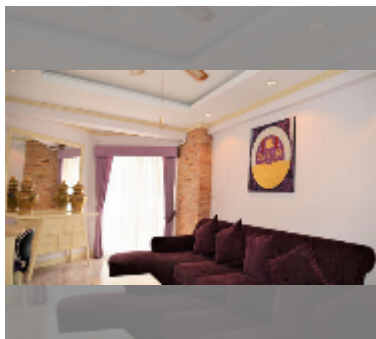

Condo for sale 1 bedroom 60 m² in Jomtien beach condominium, Pattaya

฿ 2,200,000

UNIT PARAMETERS:

UID	FS-241764
quota	foreign quota
type	1 bedroom
size	60m²
floor	4
view	city view
quality	good
equipment: furniture, air conditioner, television, washing-machine, refrigerator	

PROJECT PARAMETERS:

district	Jomtien
buildings	5
floors	18
built in	1993

FACILITIES:

General information: highrise, open parking.

Swimming pool: swimming pool.

Chill zone: chill zone.

Health zone: gym.

Other: CCTV, security, minimart.