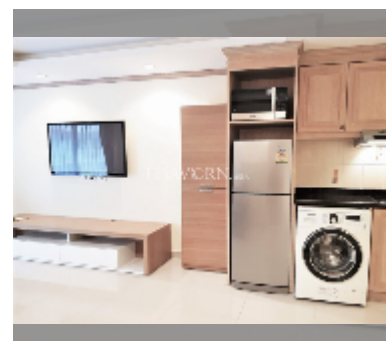

Condo for sale 1 bedroom 50 m² in Jomtien beach condominium, Pattaya

฿ 2,390,000

UNIT PARAMETERS:

UID	FS-241763
quota	foreign quota
type	1 bedroom
size	50m²
floor	12
view	city view
quality	good

equipment: furniture, kitchen appliances, air conditioner, television, washing-machine, refrigerator

PROJECT PARAMETERS:

district	Jomtien
buildings	5
floors	18
built in	1993

FACILITIES:

General information: highrise, open parking.

Swimming pool: swimming pool.

Chill zone: chill zone.

Health zone: gym.

Other: CCTV, security, minimart.