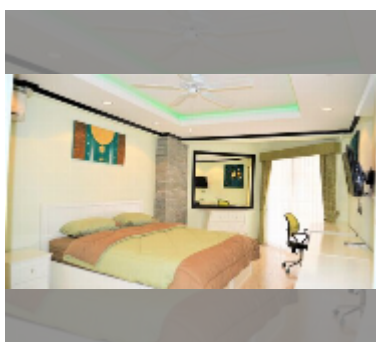

Condo for sale 1 bedroom 60 m² in Jomtien beach condominium, Pattaya

฿ 2,650,000

UNIT PARAMETERS:

UID	FS-241759
quota	foreign quota
type	1 bedroom
size	60m²
floor	5
view	city view
quality	good
equipment: furniture, kitchen appliances, air conditioner, television	

PROJECT PARAMETERS:

district	Jomtien
buildings	5
floors	18
built in	1993

FACILITIES:

General information: highrise, open parking.

Swimming pool: swimming pool.

Chill zone: chill zone.

Health zone: gym.

Other: CCTV, security, minimart.