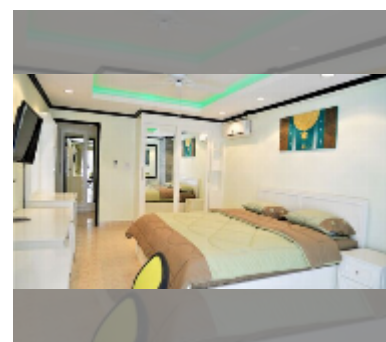

Condo for sale 1 bedroom 60 m² in Jomtien beach condominium, Pattaya

฿ 2,650,000

UNIT PARAMETERS:

UID	FS-241759
quota	foreign quota
type	1 bedroom
size	60m²
floor	5
view	city view
quality	good
equipment: furniture, kitchen appliances, air conditioner, television	

PROJECT PARAMETERS:

district	Jomtien
buildings	5
floors	18
built in	1993

FACILITIES:

General information: highrise, open parking.

Swimming pool: swimming pool.

Chill zone: chill zone.

Health zone: gym.

Other: CCTV, security, minimart.