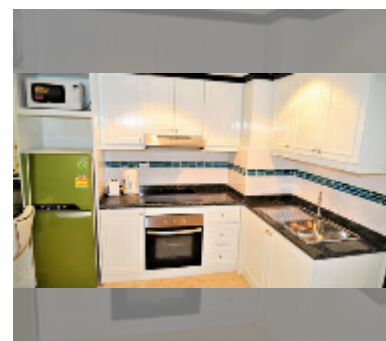

Condo for sale 1 bedroom 60 m² in Jomtien beach condominium, Pattaya

฿ 2,650,000

UNIT PARAMETERS:

UID	FS-241759
quota	foreign quota
type	1 bedroom
size	60m²
floor	5
view	city view
quality	good
equipment: furniture, kitchen appliances, air conditioner, television	

PROJECT PARAMETERS:

district	Jomtien
buildings	5
floors	18
built in	1993

FACILITIES:

General information: highrise, open parking.

Swimming pool: swimming pool.

Chill zone: chill zone.

Health zone: gym.

Other: CCTV, security, minimart.