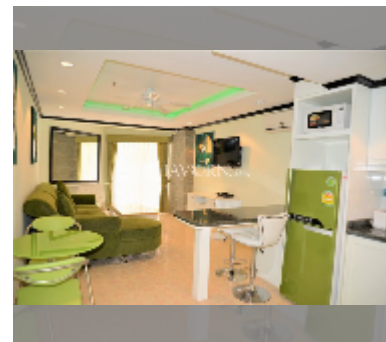

Condo for sale 1 bedroom 60 m² in Jomtien beach condominium, Pattaya

฿ 2,650,000

UNIT PARAMETERS:

UID	FS-241759
quota	foreign quota
type	1 bedroom
size	60m²
floor	5
view	city view
quality	good
equipment: furniture, kitchen appliances, air conditioner, television	

PROJECT PARAMETERS:

district	Jomtien
buildings	5
floors	18
built in	1993

FACILITIES:

General information: highrise, open parking.

Swimming pool: swimming pool.

Chill zone: chill zone.

Health zone: gym.

Other: CCTV, security, minimart.