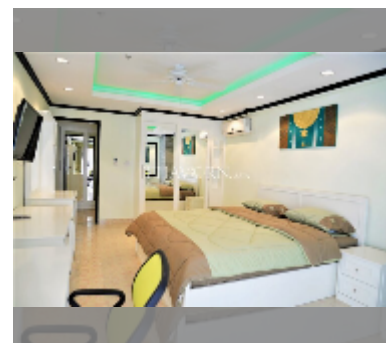

Condo for sale 1 bedroom 60 m² in Jomtien beach condominium, Pattaya

฿ 2,650,000

UNIT PARAMETERS:

UID	FS-241759
quota	foreign quota
type	1 bedroom
size	60m²
floor	5
view	city view
quality	good
equipment: furniture, kitchen appliances, air conditioner, television	

PROJECT PARAMETERS:

district	Jomtien
buildings	5
floors	18
built in	1993

FACILITIES:

General information: highrise, open parking.

Swimming pool: swimming pool.

Chill zone: chill zone.

Health zone: gym.

Other: CCTV, security, minimart.