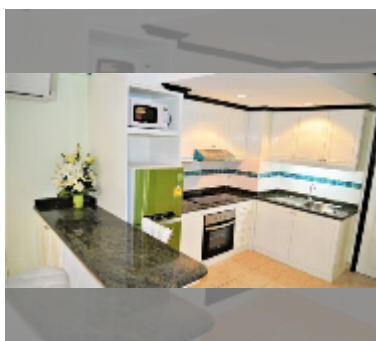

Condo for sale 1 bedroom 60 m² in Jomtien beach condominium, Pattaya

฿ 2,650,000

UNIT PARAMETERS:

UID	FS-241759
quota	foreign quota
type	1 bedroom
size	60m²
floor	5
view	city view
quality	good
equipment: furniture, kitchen appliances, air conditioner, television	

PROJECT PARAMETERS:

district	Jomtien
buildings	5
floors	18
built in	1993

FACILITIES:

General information: highrise, open parking.

Swimming pool: swimming pool.

Chill zone: chill zone.

Health zone: gym.

Other: CCTV, security, minimart.