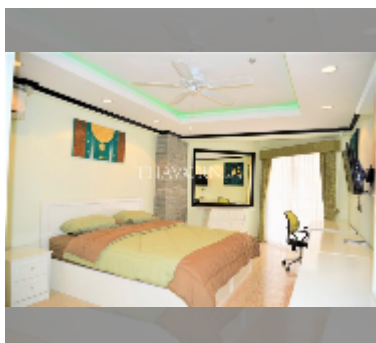

Condo for sale 1 bedroom 60 m² in Jomtien beach condominium, Pattaya

฿ 2,650,000

UNIT PARAMETERS:

UID	FS-241759
quota	foreign quota
type	1 bedroom
size	60m²
floor	5
view	city view
quality	good
equipment: furniture, kitchen appliances, air conditioner, television	

PROJECT PARAMETERS:

district	Jomtien
buildings	5
floors	18
built in	1993

FACILITIES:

General information: highrise, open parking.

Swimming pool: swimming pool.

Chill zone: chill zone.

Health zone: gym.

Other: CCTV, security, minimart.