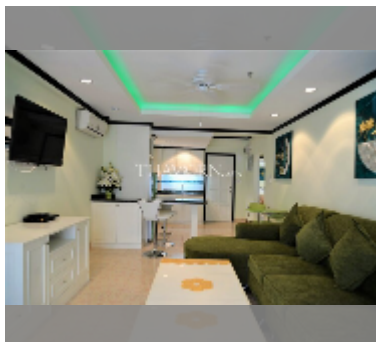

Condo for sale 1 bedroom 60 m² in Jomtien beach condominium, Pattaya

฿ 2,650,000

UNIT PARAMETERS:

UID	FS-241759
quota	foreign quota
type	1 bedroom
size	60m²
floor	5
view	city view
quality	good
equipment: furniture, kitchen appliances, air conditioner, television	

PROJECT PARAMETERS:

district	Jomtien
buildings	5
floors	18
built in	1993

FACILITIES:

General information: highrise, open parking.

Swimming pool: swimming pool.

Chill zone: chill zone.

Health zone: gym.

Other: CCTV, security, minimart.