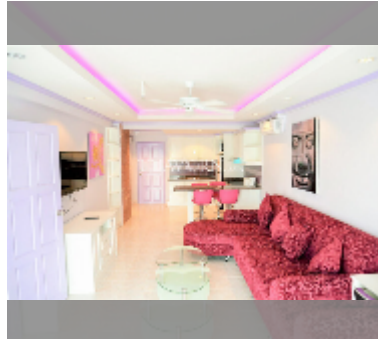

Condo for sale 1 bedroom 68 m² in Jomtien beach condominium, Pattaya

฿ 3,500,000

UNIT PARAMETERS:

UID	FS-241758
quota	foreign quota
type	1 bedroom
size	68m²
floor	3
view	city view
quality	good

PROJECT PARAMETERS:

district	Jomtien
buildings	5
floors	18
built in	1993

FACILITIES:

- General information: highrise, open parking.
- Swimming pool: swimming pool.
- Chill zone: chill zone.
- Health zone: gym.
- Other: CCTV, security, minimart.