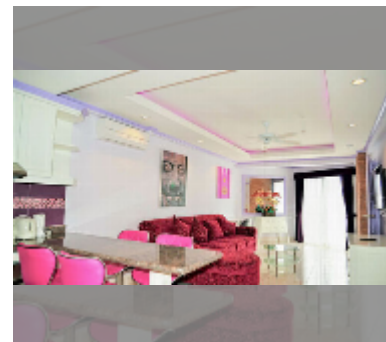

Condo for sale 1 bedroom 68 m² in Jomtien beach condominium, Pattaya

฿ 3,500,000

UNIT PARAMETERS:

UID	FS-241758
quota	foreign quota
type	1 bedroom
size	68m²
floor	3
view	city view
quality	good

PROJECT PARAMETERS:

district	Jomtien
buildings	5
floors	18
built in	1993

FACILITIES:

General information: highrise, open parking.

Swimming pool: swimming pool.

Chill zone: chill zone.

Health zone: gym.

Other: CCTV, security, minimart.