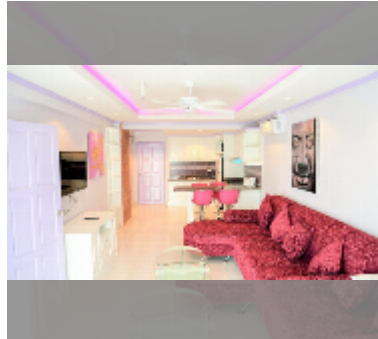

Condo for sale 1 bedroom 68 m² in Jomtien beach condominium, Pattaya

฿ 3,500,000

UNIT PARAMETERS:

UID	FS-241758
quota	foreign quota
type	1 bedroom
size	68m²
floor	3
view	city view
quality	good

PROJECT PARAMETERS:

district	Jomtien
buildings	5
floors	18
built in	1993

FACILITIES:

- General information: highrise, open parking.
- Swimming pool: swimming pool.
- Chill zone: chill zone.
- Health zone: gym.
- Other: CCTV, security, minimart.