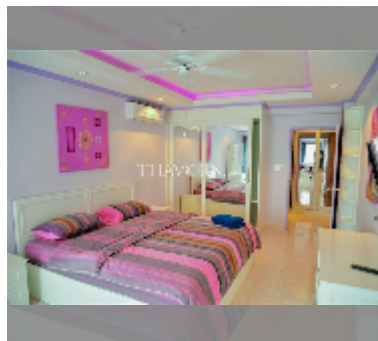

Condo for sale 1 bedroom 68 m² in Jomtien beach condominium, Pattaya

฿ 3,500,000

UNIT PARAMETERS:

UID	FS-241758
quota	foreign quota
type	1 bedroom
size	68m²
floor	3
view	city view
quality	good

PROJECT PARAMETERS:

district	Jomtien
buildings	5
floors	18
built in	1993

FACILITIES:

- General information: highrise, open parking.
- Swimming pool: swimming pool.
- Chill zone: chill zone.
- Health zone: gym.
- Other: CCTV, security, minimart.