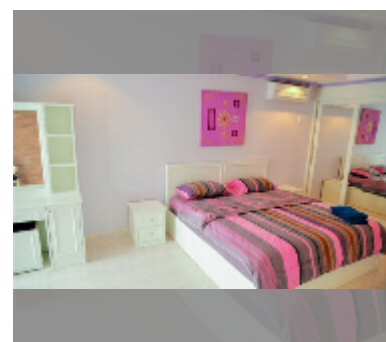

Condo for sale 1 bedroom 68 m² in Jomtien beach condominium, Pattaya

฿ 3,500,000

UNIT PARAMETERS:

UID	FS-241758
quota	foreign quota
type	1 bedroom
size	68m²
floor	3
view	city view
quality	good

PROJECT PARAMETERS:

district	Jomtien
buildings	5
floors	18
built in	1993

FACILITIES:

General information: highrise, open parking.

Swimming pool: swimming pool.

Chill zone: chill zone.

Health zone: gym.

Other: CCTV, security, minimart.