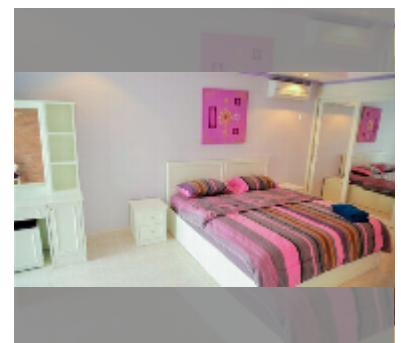

Condo for sale 1 bedroom 68 m² in Jomtien beach condominium, Pattaya

฿ 3,500,000

UNIT PARAMETERS:

UID	FS-241758
quota	foreign quota
type	1 bedroom
size	68m²
floor	3
view	city view
quality	good

PROJECT PARAMETERS:

district	Jomtien
buildings	5
floors	18
built in	1993

FACILITIES:

- General information: highrise, open parking.
- Swimming pool: swimming pool.
- Chill zone: chill zone.
- Health zone: gym.
- Other: CCTV, security, minimart.