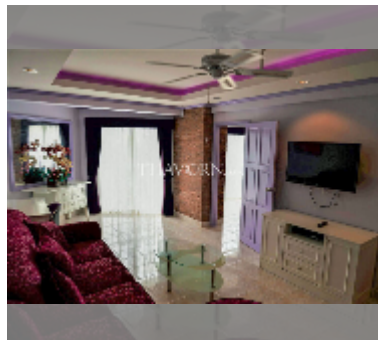

Condo for sale 1 bedroom 68 m² in Jomtien beach condominium, Pattaya

฿ 3,500,000

UNIT PARAMETERS:

UID	FS-241758
quota	foreign quota
type	1 bedroom
size	68m ²
floor	3
view	city view
quality	good

PROJECT PARAMETERS:

district	Jomtien
buildings	5
floors	18
built in	1993

FACILITIES:

- General information: highrise, open parking.
- Swimming pool: swimming pool.
- Chill zone: chill zone.
- Health zone: gym.
- Other: CCTV, security, minimart.