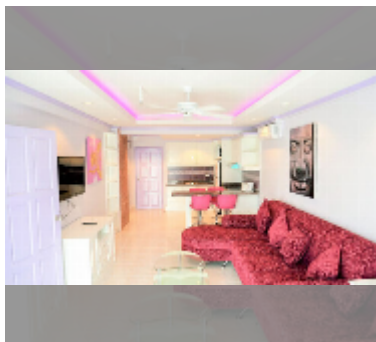

Condo for sale 1 bedroom 68 m² in Jomtien beach condominium, Pattaya

฿ 3,500,000

UNIT PARAMETERS:

UID	FS-241758
quota	foreign quota
type	1 bedroom
size	68m²
floor	3
view	city view
quality	good

PROJECT PARAMETERS:

district	Jomtien
buildings	5
floors	18
built in	1993

FACILITIES:

General information: highrise, open parking.

Swimming pool: swimming pool.

Chill zone: chill zone.

Health zone: gym.

Other: CCTV, security, minimart.