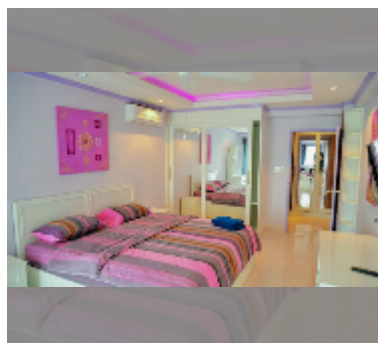

Condo for sale 1 bedroom 68 m² in Jomtien beach condominium, Pattaya

฿ 3,500,000

UNIT PARAMETERS:

UID	FS-241758
quota	foreign quota
type	1 bedroom
size	68m²
floor	3
view	city view
quality	good

PROJECT PARAMETERS:

district	Jomtien
buildings	5
floors	18
built in	1993

FACILITIES:

- General information: highrise, open parking.
- Swimming pool: swimming pool.
- Chill zone: chill zone.
- Health zone: gym.
- Other: CCTV, security, minimart.