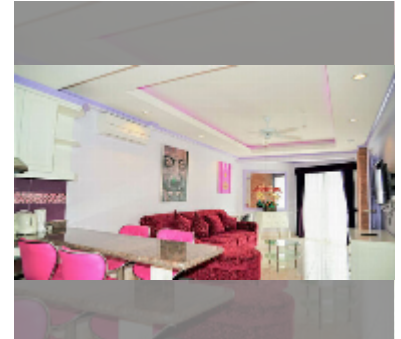

Condo for sale 1 bedroom 68 m² in Jomtien beach condominium, Pattaya

฿ 3,500,000

UNIT PARAMETERS:

UID	FS-241758
quota	foreign quota
type	1 bedroom
size	68m²
floor	3
view	city view
quality	good

PROJECT PARAMETERS:

district	Jomtien
buildings	5
floors	18
built in	1993

FACILITIES:

- General information: highrise, open parking.
- Swimming pool: swimming pool.
- Chill zone: chill zone.
- Health zone: gym.
- Other: CCTV, security, minimart.