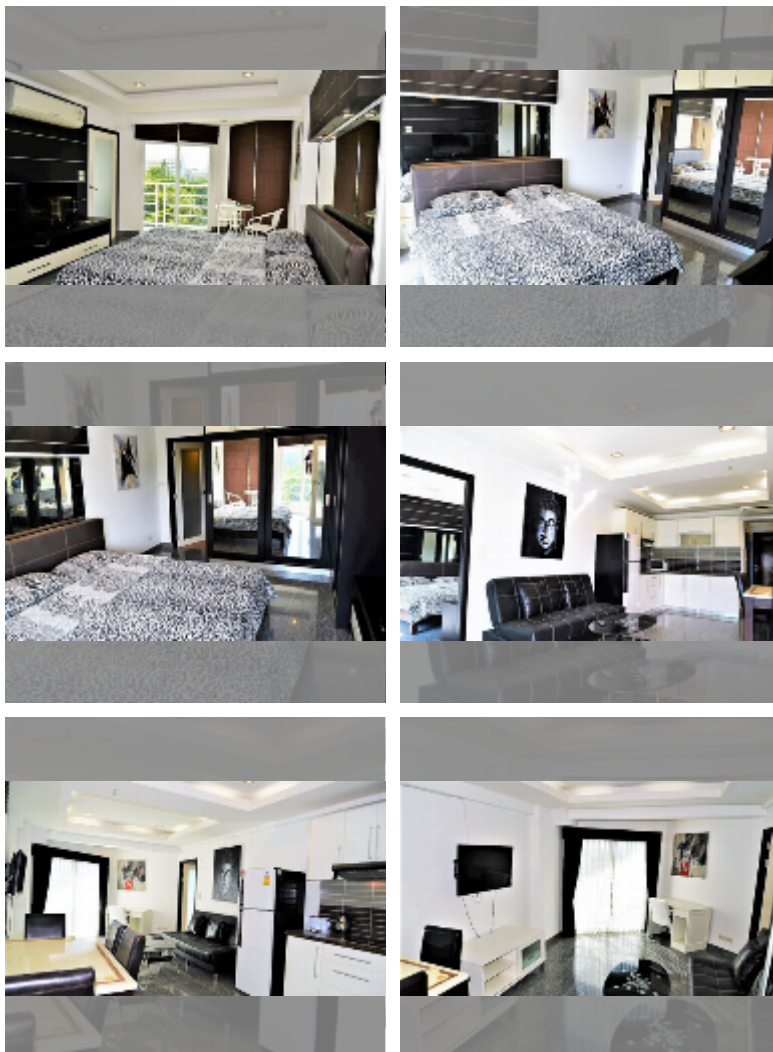

Condo for sale 1 bedroom 68 m² in Jomtien beach condominium, Pattaya

฿ 3,600,000

UNIT PARAMETERS:

UID	FS-241757
quota	foreign quota
type	1 bedroom
size	68m²
floor	6
view	city view
quality	good
equipment: furniture, kitchen appliances, air conditioner, television, refrigerator	

PROJECT PARAMETERS:

district	Jomtien
buildings	5
floors	18
built in	1993

FACILITIES:

General information: highrise, open parking.

Swimming pool: swimming pool.

Chill zone: chill zone.

Health zone: gym.

Other: CCTV, security, minimart.