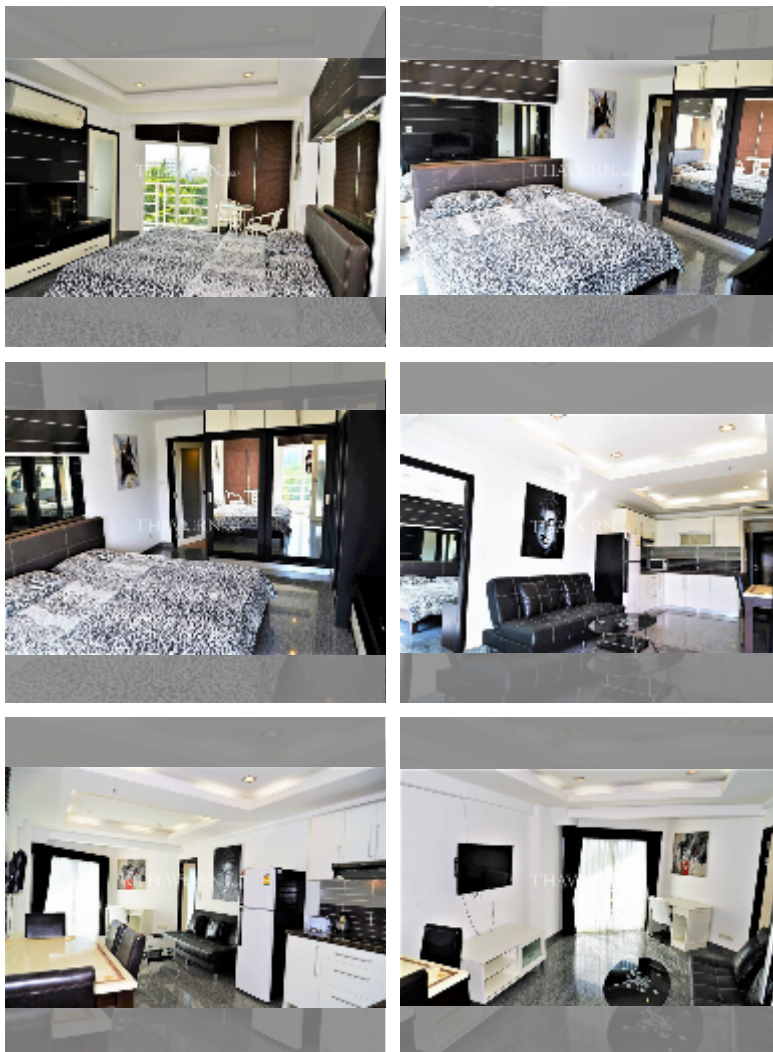

Condo for sale 1 bedroom 68 m² in Jomtien beach condominium, Pattaya

฿ 3,600,000

UNIT PARAMETERS:

UID	FS-241757
quota	foreign quota
type	1 bedroom
size	68m²
floor	6
view	city view
quality	good
equipment: furniture, kitchen appliances, air conditioner, television, refrigerator	

PROJECT PARAMETERS:

district	Jomtien
buildings	5
floors	18
built in	1993

FACILITIES:

General information: highrise, open parking.

Swimming pool: swimming pool.

Chill zone: chill zone.

Health zone: gym.

Other: CCTV, security, minimart.