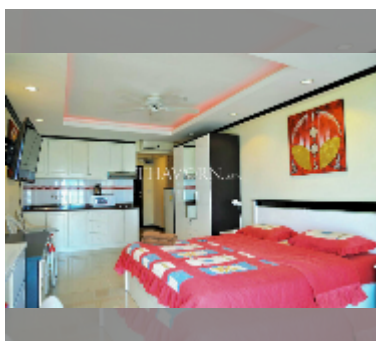

Condo for sale studio 34 m² in Jomtien beach condominium, Pattaya

฿ 1,950,000

UNIT PARAMETERS:

UID	FS-241754
quota	foreign quota
type	studio
size	34m²
floor	16
view	sea view
quality	good
equipment: furniture, air conditioner, television	

PROJECT PARAMETERS:

district	Jomtien
buildings	5
floors	18
built in	1993

FACILITIES:

General information: highrise, open parking.

Swimming pool: swimming pool.

Chill zone: chill zone.

Health zone: gym.

Other: CCTV, security, minimart.