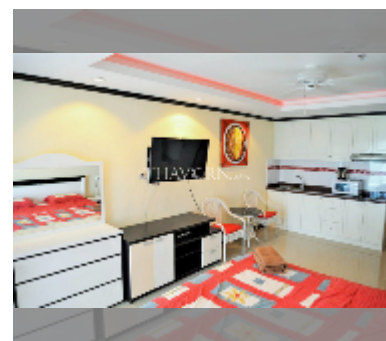

Condo for sale studio 34 m² in Jomtien beach condominium, Pattaya

฿ 1,950,000

UNIT PARAMETERS:

UID	FS-241754
quota	foreign quota
type	studio
size	34m²
floor	16
view	sea view
quality	good
equipment: furniture, air conditioner, television	

PROJECT PARAMETERS:

district	Jomtien
buildings	5
floors	18
built in	1993

FACILITIES:

General information: highrise, open parking.

Swimming pool: swimming pool.

Chill zone: chill zone.

Health zone: gym.

Other: CCTV, security, minimart.