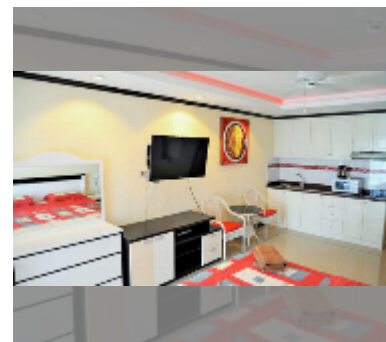

Condo for sale studio 34 m² in Jomtien beach condominium, Pattaya

฿ 1,950,000

UNIT PARAMETERS:

UID	FS-241754
quota	foreign quota
type	studio
size	34m²
floor	16
view	sea view
quality	good
equipment: furniture, air conditioner, television	

PROJECT PARAMETERS:

district	Jomtien
buildings	5
floors	18
built in	1993

FACILITIES:

General information: highrise, open parking.

Swimming pool: swimming pool.

Chill zone: chill zone.

Health zone: gym.

Other: CCTV, security, minimart.