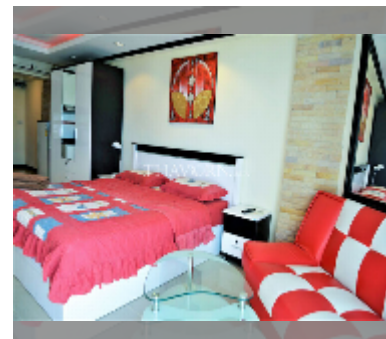

Condo for sale studio 34 m² in Jomtien beach condominium, Pattaya

฿ 1,950,000

UNIT PARAMETERS:

UID	FS-241754
quota	foreign quota
type	studio
size	34m²
floor	16
view	sea view
quality	good
equipment: furniture, air conditioner, television	

PROJECT PARAMETERS:

district	Jomtien
buildings	5
floors	18
built in	1993

FACILITIES:

General information: highrise, open parking.

Swimming pool: swimming pool.

Chill zone: chill zone.

Health zone: gym.

Other: CCTV, security, minimart.