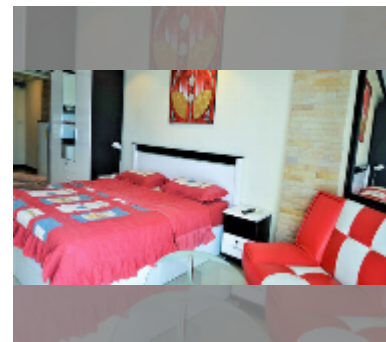

Condo for sale studio 34 m² in Jomtien beach condominium, Pattaya

฿ 1,950,000

UNIT PARAMETERS:

UID	FS-241754
quota	foreign quota
type	studio
size	34m²
floor	16
view	sea view
quality	good
equipment: furniture, air conditioner, television	

PROJECT PARAMETERS:

district	Jomtien
buildings	5
floors	18
built in	1993

FACILITIES:

General information: highrise, open parking.

Swimming pool: swimming pool.

Chill zone: chill zone.

Health zone: gym.

Other: CCTV, security, minimart.