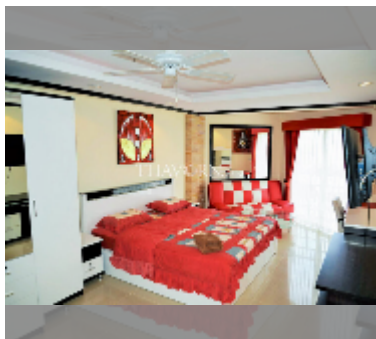

Condo for sale studio 34 m² in Jomtien beach condominium, Pattaya

฿ 1,950,000

UNIT PARAMETERS:

UID	FS-241754
quota	foreign quota
type	studio
size	34m²
floor	16
view	sea view
quality	good
equipment: furniture, air conditioner, television	

PROJECT PARAMETERS:

district	Jomtien
buildings	5
floors	18
built in	1993

FACILITIES:

General information: highrise, open parking.

Swimming pool: swimming pool.

Chill zone: chill zone.

Health zone: gym.

Other: CCTV, security, minimart.