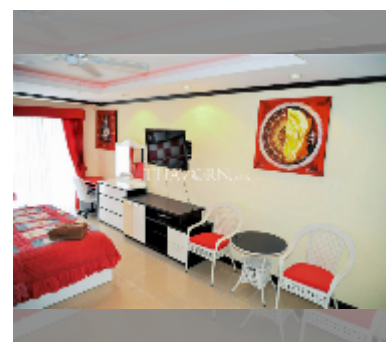

Condo for sale studio 34 m² in Jomtien beach condominium, Pattaya

฿ 1,950,000

UNIT PARAMETERS:

UID	FS-241754
quota	foreign quota
type	studio
size	34m²
floor	16
view	sea view
quality	good
equipment: furniture, air conditioner, television	

PROJECT PARAMETERS:

district	Jomtien
buildings	5
floors	18
built in	1993

FACILITIES:

General information: highrise, open parking.

Swimming pool: swimming pool.

Chill zone: chill zone.

Health zone: gym.

Other: CCTV, security, minimart.