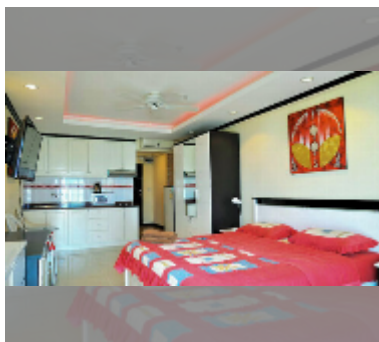

Condo for sale studio 34 m² in Jomtien beach condominium, Pattaya

฿ 1,950,000

UNIT PARAMETERS:

UID	FS-241754
quota	foreign quota
type	studio
size	34m²
floor	16
view	sea view
quality	good
equipment: furniture, air conditioner, television	

PROJECT PARAMETERS:

district	Jomtien
buildings	5
floors	18
built in	1993

FACILITIES:

General information: highrise, open parking.

Swimming pool: swimming pool.

Chill zone: chill zone.

Health zone: gym.

Other: CCTV, security, minimart.