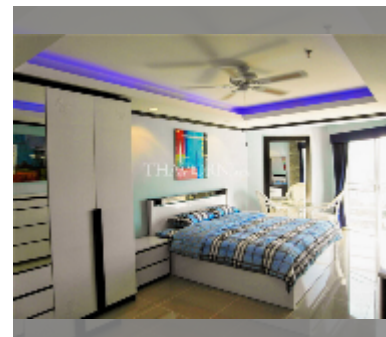

Condo for sale 1 bedroom 68 m² in Jomtien beach condominium, Pattaya

฿ 3,900,000

UNIT PARAMETERS:

UID	FS-241752
quota	foreign quota
type	1 bedroom
size	68m²
floor	16
view	sea view
quality	good

equipment: furniture, kitchen appliances, air conditioner, television, washing-machine, refrigerator

PROJECT PARAMETERS:

district	Jomtien
buildings	5
floors	18
built in	1993

FACILITIES:

General information: highrise, open parking.
Swimming pool: swimming pool.
Chill zone: chill zone.
Health zone: gym.
Other: CCTV, security, minimart.