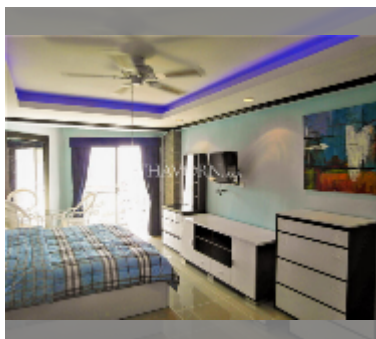

Condo for sale 1 bedroom 68 m² in Jomtien beach condominium, Pattaya

฿ 3,900,000

UNIT PARAMETERS:

UID	FS-241752
quota	foreign quota
type	1 bedroom
size	68m²
floor	16
view	sea view
quality	good

equipment: furniture, kitchen appliances, air conditioner, television, washing-machine, refrigerator

PROJECT PARAMETERS:

district	Jomtien
buildings	5
floors	18
built in	1993

FACILITIES:

General information: highrise, open parking.
Swimming pool: swimming pool.
Chill zone: chill zone.
Health zone: gym.
Other: CCTV, security, minimart.