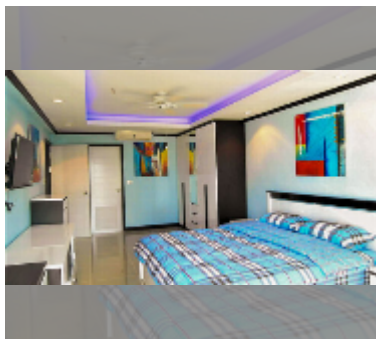

Condo for sale 1 bedroom 68 m² in Jomtien beach condominium, Pattaya

฿ 3,900,000

UNIT PARAMETERS:

UID	FS-241752
quota	foreign quota
type	1 bedroom
size	68m²
floor	16
view	sea view
quality	good

equipment: furniture, kitchen appliances, air conditioner, television, washing-machine, refrigerator

PROJECT PARAMETERS:

district	Jomtien
buildings	5
floors	18
built in	1993

FACILITIES:

General information: highrise, open parking.

Swimming pool: swimming pool.

Chill zone: chill zone.

Health zone: gym.

Other: CCTV, security, minimart.