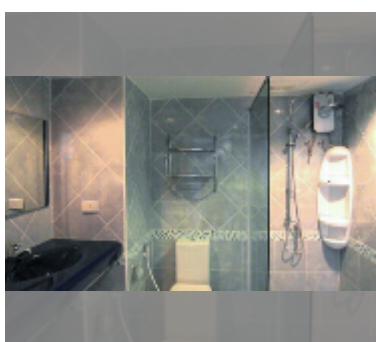

Condo for sale 1 bedroom 68 m² in Jomtien beach condominium, Pattaya

฿ 3,900,000

UNIT PARAMETERS:

UID	FS-241752
quota	foreign quota
type	1 bedroom
size	68m²
floor	16
view	sea view
quality	good

equipment: furniture, kitchen appliances, air conditioner, television, washing-machine, refrigerator

PROJECT PARAMETERS:

district	Jomtien
buildings	5
floors	18
built in	1993

FACILITIES:

General information: highrise, open parking.

Swimming pool: swimming pool.

Chill zone: chill zone.

Health zone: gym.

Other: CCTV, security, minimart.