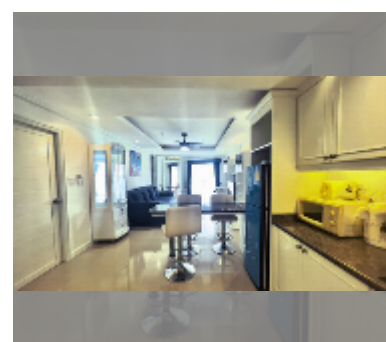

Condo for sale 1 bedroom 68 m² in Jomtien beach condominium, Pattaya

฿ 3,900,000

UNIT PARAMETERS:

UID	FS-241752
quota	foreign quota
type	1 bedroom
size	68m²
floor	16
view	sea view
quality	good

equipment: furniture, kitchen appliances, air conditioner, television, washing-machine, refrigerator

PROJECT PARAMETERS:

district	Jomtien
buildings	5
floors	18
built in	1993

FACILITIES:

General information: highrise, open parking.

Swimming pool: swimming pool.

Chill zone: chill zone.

Health zone: gym.

Other: CCTV, security, minimart.