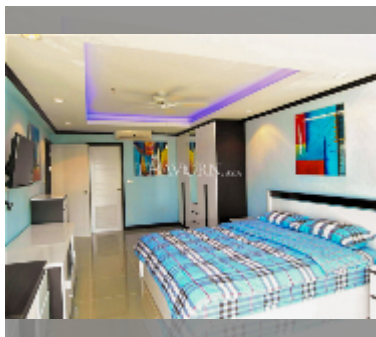

Condo for sale 1 bedroom 68 m² in Jomtien beach condominium, Pattaya

฿ 3,900,000

UNIT PARAMETERS:

UID	FS-241752
quota	foreign quota
type	1 bedroom
size	68m²
floor	16
view	sea view
quality	good

equipment: furniture, kitchen appliances, air conditioner, television, washing-machine, refrigerator

PROJECT PARAMETERS:

district	Jomtien
buildings	5
floors	18
built in	1993

FACILITIES:

General information: highrise, open parking.
Swimming pool: swimming pool.
Chill zone: chill zone.
Health zone: gym.
Other: CCTV, security, minimart.