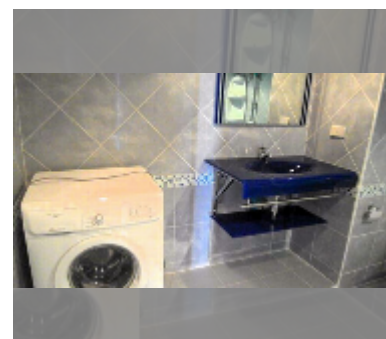

Condo for sale 1 bedroom 68 m² in Jomtien beach condominium, Pattaya

฿ 3,900,000

UNIT PARAMETERS:

UID	FS-241752
quota	foreign quota
type	1 bedroom
size	68m²
floor	16
view	sea view
quality	good

equipment: furniture, kitchen appliances, air conditioner, television, washing-machine, refrigerator

PROJECT PARAMETERS:

district	Jomtien
buildings	5
floors	18
built in	1993

FACILITIES:

General information: highrise, open parking.

Swimming pool: swimming pool.

Chill zone: chill zone.

Health zone: gym.

Other: CCTV, security, minimart.