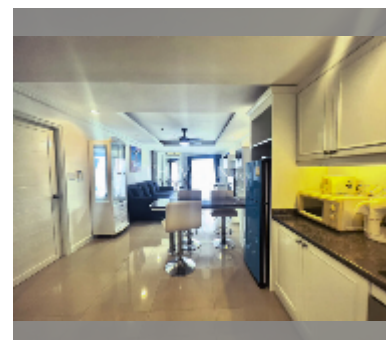

Condo for sale 1 bedroom 68 m² in Jomtien beach condominium, Pattaya

฿ 3,900,000

UNIT PARAMETERS:

UID	FS-241752
quota	foreign quota
type	1 bedroom
size	68m²
floor	16
view	sea view
quality	good

equipment: furniture, kitchen appliances, air conditioner, television, washing-machine, refrigerator

PROJECT PARAMETERS:

district	Jomtien
buildings	5
floors	18
built in	1993

FACILITIES:

General information: highrise, open parking.
Swimming pool: swimming pool.
Chill zone: chill zone.
Health zone: gym.
Other: CCTV, security, minimart.