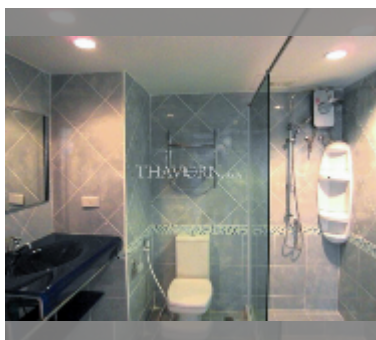

Condo for sale 1 bedroom 68 m² in Jomtien beach condominium, Pattaya

฿ 3,900,000

UNIT PARAMETERS:

UID	FS-241752
quota	foreign quota
type	1 bedroom
size	68m ²
floor	16
view	sea view
quality	good

equipment: furniture, kitchen appliances, air conditioner, television, washing-machine, refrigerator

PROJECT PARAMETERS:

district	Jomtien
buildings	5
floors	18
built in	1993

FACILITIES:

General information: highrise, open parking.
 Swimming pool: swimming pool.
 Chill zone: chill zone.
 Health zone: gym.
 Other: CCTV, security, minimart.