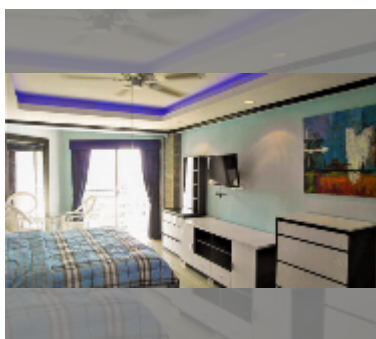

Condo for sale 1 bedroom 68 m² in Jomtien beach condominium, Pattaya

฿ 3,900,000

UNIT PARAMETERS:

UID	FS-241752
quota	foreign quota
type	1 bedroom
size	68m²
floor	16
view	sea view
quality	good

equipment: furniture, kitchen appliances, air conditioner, television, washing-machine, refrigerator

PROJECT PARAMETERS:

district	Jomtien
buildings	5
floors	18
built in	1993

FACILITIES:

General information: highrise, open parking.

Swimming pool: swimming pool.

Chill zone: chill zone.

Health zone: gym.

Other: CCTV, security, minimart.