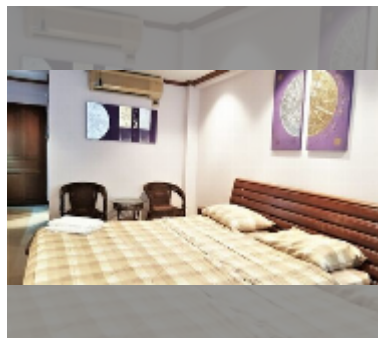

Condo for sale studio 30 m² in Jomtien beach condominium, Pattaya

฿ 1,350,000

UNIT PARAMETERS:

UID	FS-241751
quota	foreign quota
type	studio
size	30m²
floor	11
view	city view

PROJECT PARAMETERS:

district	Jomtien
buildings	5
floors	18
built in	1993

FACILITIES:

General information: highrise, open parking.

Swimming pool: swimming pool.

Chill zone: chill zone.

Health zone: gym.

Other: CCTV, security, minimart.