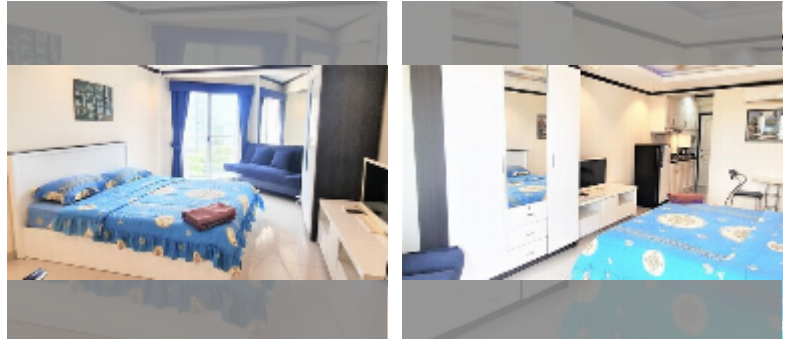

Condo for sale studio 30 m² in Jomtien beach condominium, Pattaya

฿ 1,450,000

UNIT PARAMETERS:

UID	FS-241750
quota	foreign quota
type	studio
size	30m²
floor	11
view	city view

PROJECT PARAMETERS:

district	Jomtien
buildings	5
floors	18
built in	1993

FACILITIES:

General information: highrise, open parking.

Swimming pool: swimming pool.

Chill zone: chill zone.

Health zone: gym.

Other: CCTV, security, minimart.