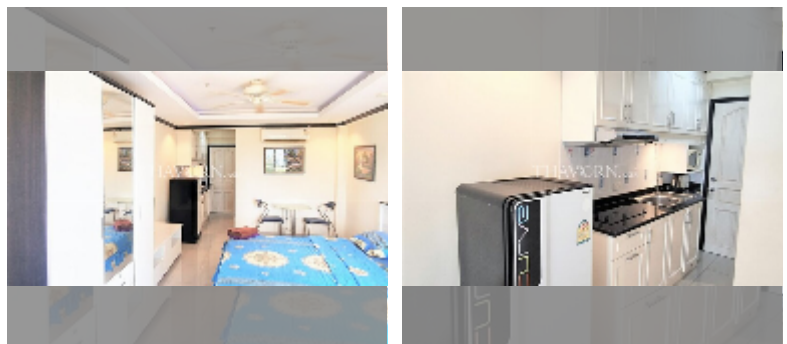

Condo for sale studio 30 m² in Jomtien beach condominium, Pattaya

฿ 1,450,000

UNIT PARAMETERS:

UID	FS-241750
quota	foreign quota
type	studio
size	30m ²
floor	11
view	city view

PROJECT PARAMETERS:

district	Jomtien
buildings	5
floors	18
built in	1993

FACILITIES:

General information: highrise, open parking.

Swimming pool: swimming pool.

Chill zone: chill zone.

Health zone: gym.

Other: CCTV, security, minimart.

details