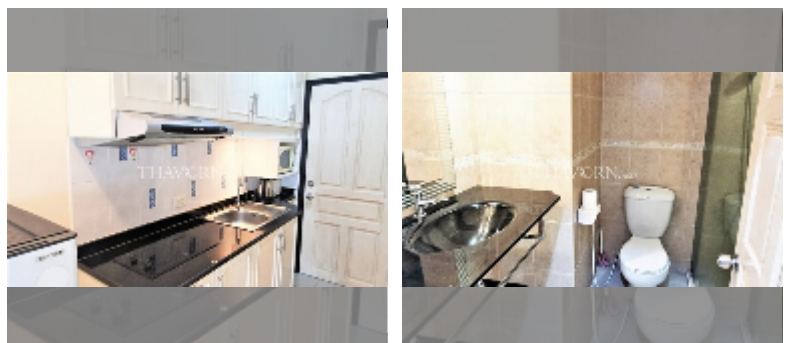

Condo for sale studio 30 m² in Jomtien beach condominium, Pattaya

฿ 1,450,000

UNIT PARAMETERS:

UID	FS-241750
quota	foreign quota
type	studio
size	30m ²
floor	11
view	city view

PROJECT PARAMETERS:

district	Jomtien
buildings	5
floors	18
built in	1993

FACILITIES:

General information: highrise, open parking.

Swimming pool: swimming pool.

Chill zone: chill zone.

Health zone: gym.

Other: CCTV, security, minimart.

details