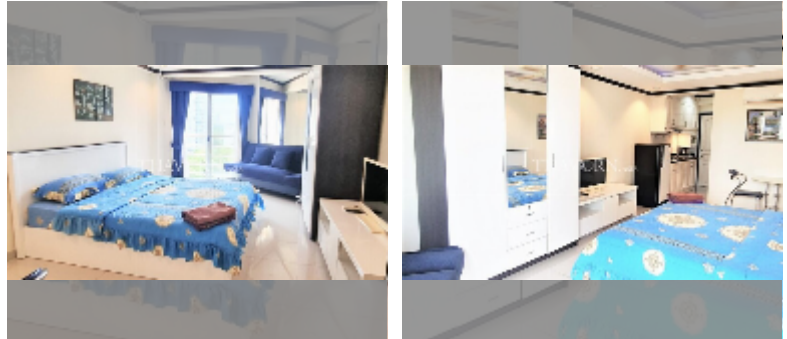

Condo for sale studio 30 m² in Jomtien beach condominium, Pattaya

฿ 1,450,000

UNIT PARAMETERS:

UID	FS-241750
quota	foreign quota
type	studio
size	30m²
floor	11
view	city view

PROJECT PARAMETERS:

district	Jomtien
buildings	5
floors	18
built in	1993

FACILITIES:

General information: highrise, open parking.

Swimming pool: swimming pool.

Chill zone: chill zone.

Health zone: gym.

Other: CCTV, security, minimart.