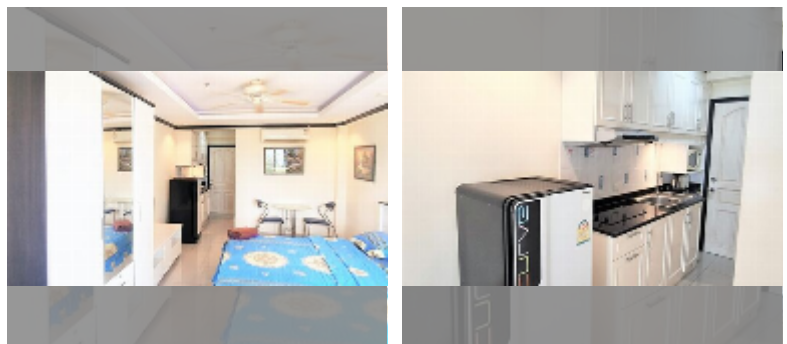

Condo for sale studio 30 m² in Jomtien beach condominium, Pattaya

฿ 1,450,000

UNIT PARAMETERS:

UID	FS-241750
quota	foreign quota
type	studio
size	30m²
floor	11
view	city view

PROJECT PARAMETERS:

district	Jomtien
buildings	5
floors	18
built in	1993

FACILITIES:

General information: highrise, open parking.

Swimming pool: swimming pool.

Chill zone: chill zone.

Health zone: gym.

Other: CCTV, security, minimart.