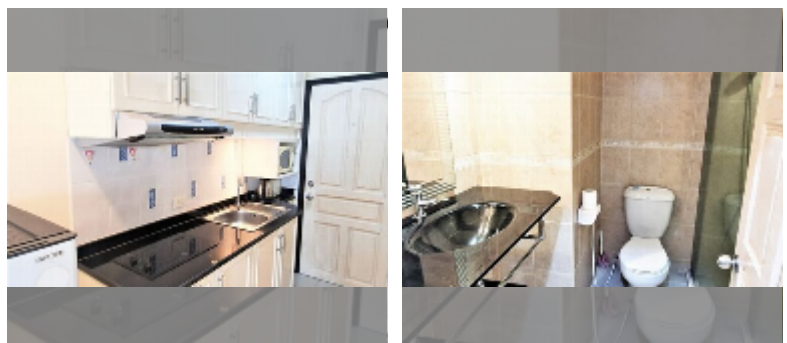

Condo for sale studio 30 m² in Jomtien beach condominium, Pattaya

฿ 1,450,000

UNIT PARAMETERS:

UID	FS-241750
quota	foreign quota
type	studio
size	30m²
floor	11
view	city view

PROJECT PARAMETERS:

district	Jomtien
buildings	5
floors	18
built in	1993

FACILITIES:

General information: highrise, open parking.

Swimming pool: swimming pool.

Chill zone: chill zone.

Health zone: gym.

Other: CCTV, security, minimart.