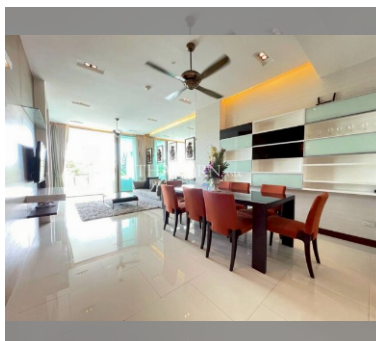

Condo for sale 2 bedroom 126.65 m² in The Sanctuary, Pattaya

฿ 14,000,000

UNIT PARAMETERS:

UID	FS-241736
quota	thai quota
type	2 bedroom
size	126.65m²
floor	2
view	sea view
quality	good
equipment	furniture, air conditioner, television, washing-machine, refrigerator
transfer fee payer	on buyer

PROJECT PARAMETERS:

district	Wongamat
buildings	5
floors	8
built in	2009
maintenance	฿ 53,193/year

FACILITIES:

General information: boutique, underground parking.

Swimming pool: swimming pool.

Chill zone: chill zone, garden.

Health zone: gym, sauna.

Other: lobby, kids playgarden, CCTV, security, minimart.