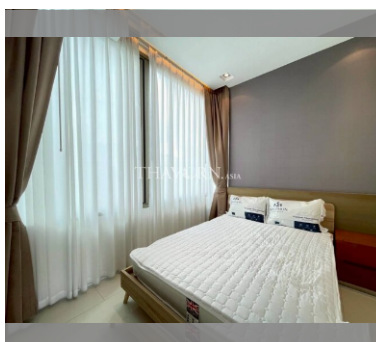

Condo for sale 2 bedroom 126.65 m² in The Sanctuary, Pattaya

฿ 14,000,000

UNIT PARAMETERS:

UID	FS-241736
quota	thai quota
type	2 bedroom
size	126.65m²
floor	2
view	sea view
quality	good
equipment	furniture, air conditioner, television, washing-machine, refrigerator
transfer fee payer	on buyer

PROJECT PARAMETERS:

district	Wongamat
buildings	5
floors	8
built in	2009
maintenance	฿ 53,193/year

FACILITIES:

General information: boutique, underground parking.

Swimming pool: swimming pool.

Chill zone: chill zone, garden.

Health zone: gym, sauna.

Other: lobby, kids playgarden, CCTV, security, minimart.