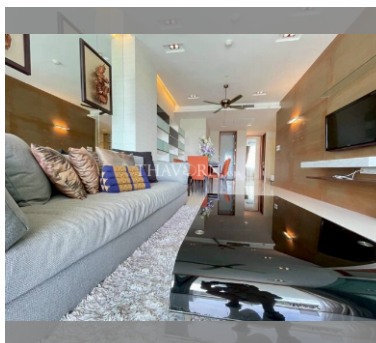

Condo for sale 2 bedroom 126.65 m² in The Sanctuary, Pattaya

฿ 14,000,000

UNIT PARAMETERS:

UID	FS-241736
quota	thai quota
type	2 bedroom
size	126.65m²
floor	2
view	sea view
quality	good
equipment	furniture, air conditioner, television, washing-machine, refrigerator
transfer fee payer	on buyer

PROJECT PARAMETERS:

district	Wongamat
buildings	5
floors	8
built in	2009
maintenance	฿ 53,193/year

FACILITIES:

General information: boutique, underground parking.

Swimming pool: swimming pool.

Chill zone: chill zone, garden.

Health zone: gym, sauna.

Other: lobby, kids playgarden, CCTV, security, minimart.