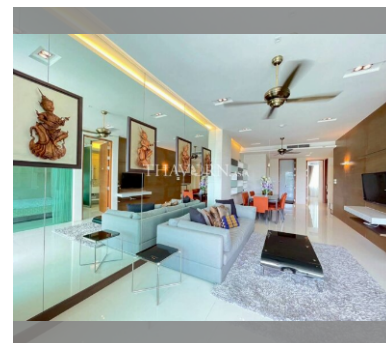

Condo for sale 2 bedroom 126.65 m² in The Sanctuary, Pattaya

฿ 14,000,000

UNIT PARAMETERS:

UID	FS-241736
quota	thai quota
type	2 bedroom
size	126.65m²
floor	2
view	sea view
quality	good
equipment	furniture, air conditioner, television, washing-machine, refrigerator
transfer fee payer	on buyer

PROJECT PARAMETERS:

district	Wongamat
buildings	5
floors	8
built in	2009
maintenance	฿ 53,193/year

FACILITIES:

General information: boutique, underground parking.

Swimming pool: swimming pool.

Chill zone: chill zone, garden.

Health zone: gym, sauna.

Other: lobby, kids playgarden, CCTV, security, minimart.