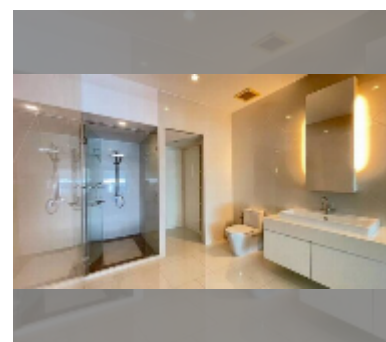

## Condo for sale 2 bedroom 139.15 m<sup>2</sup> in The Sanctuary, Pattaya

**฿ 7,700,000**

**UNIT PARAMETERS:**

UID	FS-241735
quota	thai quota
type	2 bedroom
size	139.15m <sup>2</sup>
floor	7
view	city view
quality	good
equipment: furniture, air conditioner, television, washing-machine, refrigerator	

**PROJECT PARAMETERS:**

district	Wongamat
buildings	5
floors	8
built in	2009
maintenance	฿ 58,443/year

**FACILITIES:**

General information: boutique, underground parking.

Swimming pool: swimming pool.

Chill zone: chill zone, garden.

Health zone: gym, sauna.

Other: lobby, kids playgarden, CCTV, security, minimart.

[details](#)