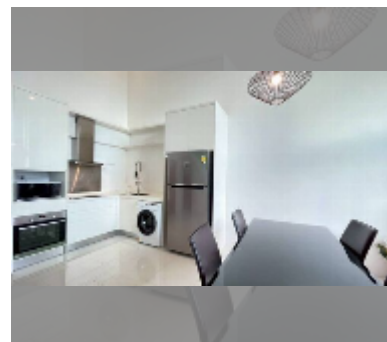

Condo for sale 2 bedroom 139.15 m² in The Sanctuary, Pattaya

฿ 7,700,000

UNIT PARAMETERS:

UID	FS-241735
quota	thai quota
type	2 bedroom
size	139.15m ²
floor	7
view	city view
quality	good
equipment: furniture, air conditioner, television, washing-machine, refrigerator	

Health zone: gym, sauna.

Other: lobby, kids playgarden, CCTV, security, minimart.

details