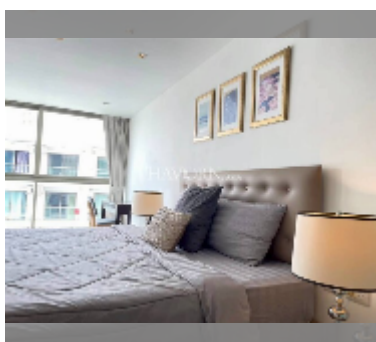

Condo for sale 2 bedroom 139.15 m² in The Sanctuary, Pattaya

฿ 7,700,000

UNIT PARAMETERS:

UID	FS-241735
quota	thai quota
type	2 bedroom
size	139.15m²
floor	7
view	city view
quality	good
equipment: furniture, air conditioner, television, washing-machine, refrigerator	

PROJECT PARAMETERS:

district	Wongamat
buildings	5
floors	8
built in	2009
maintenance	฿ 58,443/year

FACILITIES:

General information: boutique, underground parking.

Swimming pool: swimming pool.

Chill zone: chill zone, garden.

Health zone: gym, sauna.

Other: lobby, kids playgarden, CCTV, security, minimart.