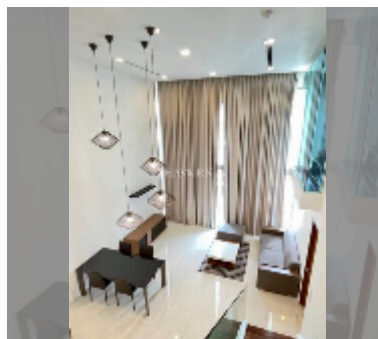

Condo for sale 2 bedroom 139.15 m² in The Sanctuary, Pattaya

฿ 7,700,000

UNIT PARAMETERS:

UID	FS-241735
quota	thai quota
type	2 bedroom
size	139.15m²
floor	7
view	city view
quality	good
equipment: furniture, air conditioner, television, washing-machine, refrigerator	

PROJECT PARAMETERS:

district	Wongamat
buildings	5
floors	8
built in	2009
maintenance	฿ 58,443/year

FACILITIES:

General information: boutique, underground parking.

Swimming pool: swimming pool.

Chill zone: chill zone, garden.

Health zone: gym, sauna.

Other: lobby, kids playgarden, CCTV, security, minimart.