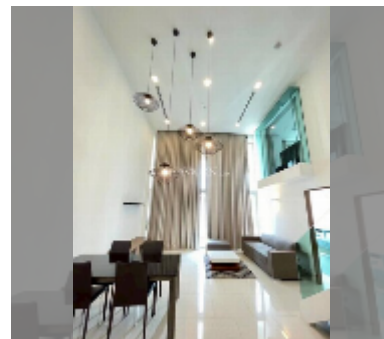

Condo for sale 2 bedroom 139.15 m² in The Sanctuary, Pattaya

฿ 7,700,000

UNIT PARAMETERS:

UID	FS-241735
quota	thai quota
type	2 bedroom
size	139.15m ²
floor	7
view	city view
quality	good
equipment: furniture, air conditioner, television, washing-machine, refrigerator	

Health zone: gym, sauna.

Other: lobby, kids playgarden, CCTV, security, minimart.

[details](#)