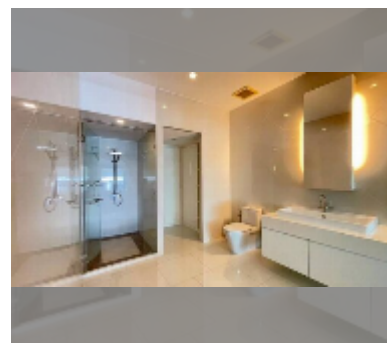

Condo for sale 2 bedroom 139.15 m² in The Sanctuary, Pattaya

฿ 7,700,000

UNIT PARAMETERS:

UID	FS-241735
quota	thai quota
type	2 bedroom
size	139.15m ²
floor	7
view	city view
quality	good
equipment: furniture, air conditioner, television, washing-machine, refrigerator	

PROJECT PARAMETERS:

district	Wongamat
buildings	5
floors	8
built in	2009
maintenance	฿ 58,443/year

FACILITIES:

General information: boutique, underground parking.

Swimming pool: swimming pool.

Chill zone: chill zone, garden.

Health zone: gym, sauna.

Other: lobby, kids playgarden, CCTV, security, minimart.

details