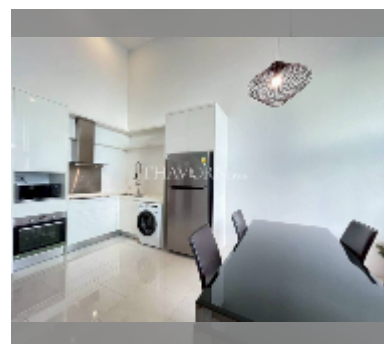

Condo for sale 2 bedroom 139.15 m² in The Sanctuary, Pattaya

฿ 7,700,000

UNIT PARAMETERS:

UID	FS-241735
quota	thai quota
type	2 bedroom
size	139.15m²
floor	7
view	city view
quality	good
equipment: furniture, air conditioner, television, washing-machine, refrigerator	

PROJECT PARAMETERS:

district	Wongamat
buildings	5
floors	8
built in	2009
maintenance	฿ 58,443/year

FACILITIES:

General information: boutique, underground parking.

Swimming pool: swimming pool.

Chill zone: chill zone, garden.

Health zone: gym, sauna.

Other: lobby, kids playgarden, CCTV, security, minimart.