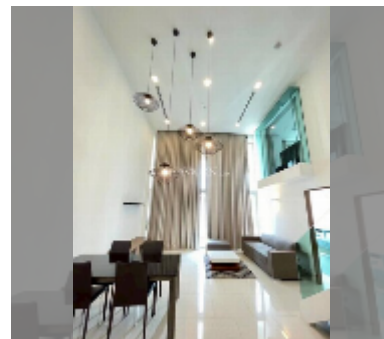

## Condo for sale 2 bedroom 139.15 m<sup>2</sup> in The Sanctuary, Pattaya

**฿ 7,700,000**

**UNIT PARAMETERS:**

UID	FS-241735
quota	thai quota
type	2 bedroom
size	139.15m <sup>2</sup>
floor	7
view	city view
quality	good
equipment: furniture, air conditioner, television, washing-machine, refrigerator	

Health zone: gym, sauna.

Other: lobby, kids playgarden, CCTV, security, minimart.

[details](#)