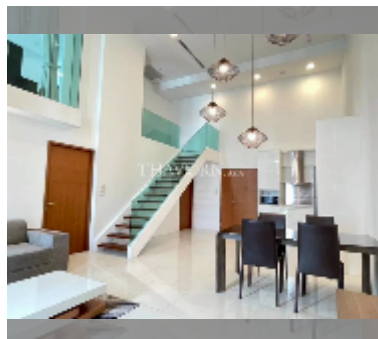

## Condo for sale 2 bedroom 139.15 m<sup>2</sup> in The Sanctuary, Pattaya

**฿ 7,700,000**

**UNIT PARAMETERS:**

UID	FS-241735
quota	thai quota
type	2 bedroom
size	139.15m <sup>2</sup>
floor	7
view	city view
quality	good
equipment: furniture, air conditioner, television, washing-machine, refrigerator	

**PROJECT PARAMETERS:**

district	Wongamat
buildings	5
floors	8
built in	2009
maintenance	฿ 58,443/year

**FACILITIES:**

General information: boutique, underground parking.

Swimming pool: swimming pool.

Chill zone: chill zone, garden.

Health zone: gym, sauna.

Other: lobby, kids playgarden, CCTV, security, minimart.

[details](#)