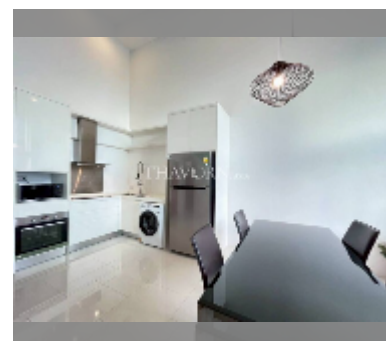

Condo for sale 2 bedroom 139.15 m² in The Sanctuary, Pattaya

฿ 7,700,000

UNIT PARAMETERS:

UID	FS-241735
quota	thai quota
type	2 bedroom
size	139.15m²
floor	7
view	city view
quality	good
equipment: furniture, air conditioner, television, washing-machine, refrigerator	

PROJECT PARAMETERS:

district	Wongamat
buildings	5
floors	8
built in	2009
maintenance	฿ 58,443/year

FACILITIES:

General information: boutique, underground parking.

Swimming pool: swimming pool.

Chill zone: chill zone, garden.

Health zone: gym, sauna.

Other: lobby, kids playgarden, CCTV, security, minimart.