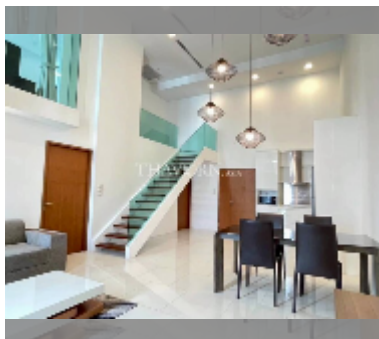

Condo for sale 2 bedroom 139.15 m² in The Sanctuary, Pattaya

฿ 7,700,000

UNIT PARAMETERS:

UID	FS-241735
quota	thai quota
type	2 bedroom
size	139.15m ²
floor	7
view	city view
quality	good
equipment: furniture, air conditioner, television, washing-machine, refrigerator	

PROJECT PARAMETERS:

district	Wongamat
buildings	5
floors	8
built in	2009
maintenance	฿ 58,443/year

FACILITIES:

General information: boutique, underground parking.

Swimming pool: swimming pool.

Chill zone: chill zone, garden.

Health zone: gym, sauna.

Other: lobby, kids playgarden, CCTV, security, minimart.

[details](#)