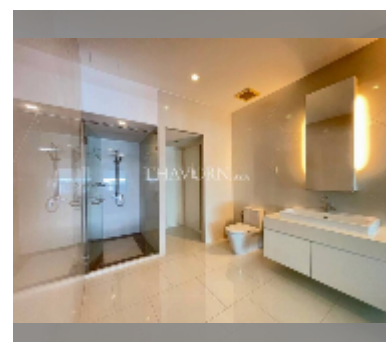

Condo for sale 2 bedroom 139.15 m² in The Sanctuary, Pattaya

฿ 7,700,000

UNIT PARAMETERS:

UID	FS-241735
quota	thai quota
type	2 bedroom
size	139.15m²
floor	7
view	city view
quality	good
equipment: furniture, air conditioner, television, washing-machine, refrigerator	

PROJECT PARAMETERS:

district	Wongamat
buildings	5
floors	8
built in	2009
maintenance	฿ 58,443/year

FACILITIES:

General information: boutique, underground parking.

Swimming pool: swimming pool.

Chill zone: chill zone, garden.

Health zone: gym, sauna.

Other: lobby, kids playgarden, CCTV, security, minimart.