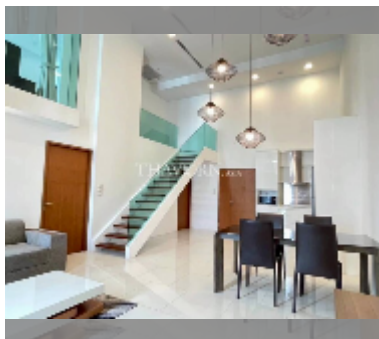

## Condo for sale 2 bedroom 139.15 m<sup>2</sup> in The Sanctuary, Pattaya

**฿ 7,700,000**

**UNIT PARAMETERS:**

UID	FS-241735
quota	thai quota
type	2 bedroom
size	139.15m <sup>2</sup>
floor	7
view	city view
quality	good
equipment: furniture, air conditioner, television, washing-machine, refrigerator	

**PROJECT PARAMETERS:**

district	Wongamat
buildings	5
floors	8
built in	2009
maintenance	฿ 58,443/year

**FACILITIES:**

General information: boutique, underground parking.

Swimming pool: swimming pool.

Chill zone: chill zone, garden.

Health zone: gym, sauna.

Other: lobby, kids playgarden, CCTV, security, minimart.

[details](#)