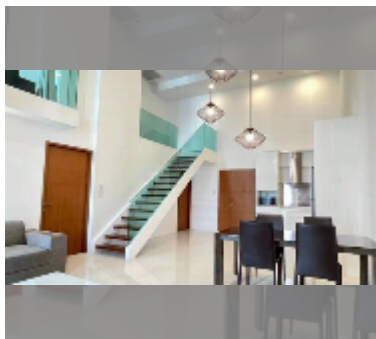

Condo for sale 2 bedroom 139.15 m² in The Sanctuary, Pattaya

฿ 7,700,000

UNIT PARAMETERS:

UID	FS-241735
quota	thai quota
type	2 bedroom
size	139.15m²
floor	7
view	city view
quality	good
equipment: furniture, air conditioner, television, washing-machine, refrigerator	

PROJECT PARAMETERS:

district	Wongamat
buildings	5
floors	8
built in	2009
maintenance	฿ 58,443/year

FACILITIES:

General information: boutique, underground parking.

Swimming pool: swimming pool.

Chill zone: chill zone, garden.

Health zone: gym, sauna.

Other: lobby, kids playgarden, CCTV, security, minimart.