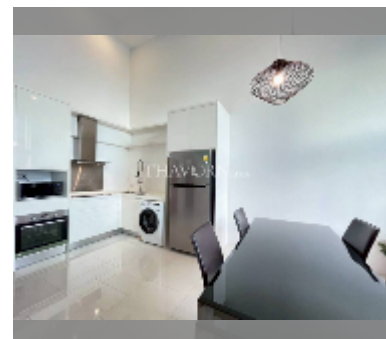

Condo for sale 2 bedroom 139.15 m² in The Sanctuary, Pattaya

฿ 7,700,000

UNIT PARAMETERS:

UID	FS-241735
quota	thai quota
type	2 bedroom
size	139.15m²
floor	7
view	city view
quality	good
equipment: furniture, air conditioner, television, washing-machine, refrigerator	

PROJECT PARAMETERS:

district	Wongamat
buildings	5
floors	8
built in	2009
maintenance	฿ 58,443/year

FACILITIES:

General information: boutique, underground parking.

Swimming pool: swimming pool.

Chill zone: chill zone, garden.

Health zone: gym, sauna.

Other: lobby, kids playgarden, CCTV, security, minimart.