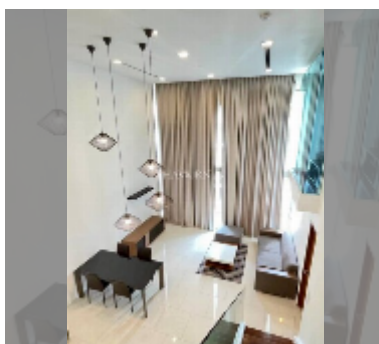

Condo for sale 2 bedroom 139.15 m² in The Sanctuary, Pattaya

฿ 7,700,000

UNIT PARAMETERS:

UID	FS-241735
quota	thai quota
type	2 bedroom
size	139.15m²
floor	7
view	city view
quality	good
equipment: furniture, air conditioner, television, washing-machine, refrigerator	

PROJECT PARAMETERS:

district	Wongamat
buildings	5
floors	8
built in	2009
maintenance	฿ 58,443/year

FACILITIES:

General information: boutique, underground parking.

Swimming pool: swimming pool.

Chill zone: chill zone, garden.

Health zone: gym, sauna.

Other: lobby, kids playgarden, CCTV, security, minimart.