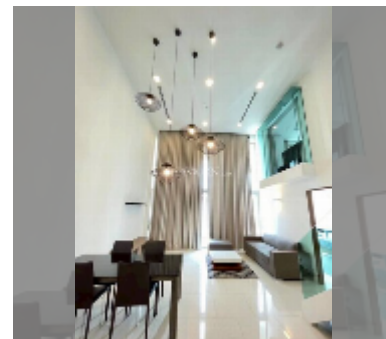

Condo for sale 2 bedroom 139.15 m² in The Sanctuary, Pattaya

฿ 7,700,000

UNIT PARAMETERS:

UID	FS-241735
quota	thai quota
type	2 bedroom
size	139.15m ²
floor	7
view	city view
quality	good
equipment: furniture, air conditioner, television, washing-machine, refrigerator	

Health zone: gym, sauna.

Other: lobby, kids playgarden, CCTV, security, minimart.

[details](#)