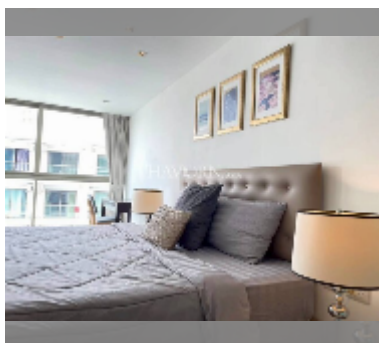

Condo for sale 2 bedroom 139.15 m² in The Sanctuary, Pattaya

฿ 7,700,000

UNIT PARAMETERS:

UID	FS-241735
quota	thai quota
type	2 bedroom
size	139.15m²
floor	7
view	city view
quality	good
equipment: furniture, air conditioner, television, washing-machine, refrigerator	

PROJECT PARAMETERS:

district	Wongamat
buildings	5
floors	8
built in	2009
maintenance	฿ 58,443/year

FACILITIES:

General information: boutique, underground parking.

Swimming pool: swimming pool.

Chill zone: chill zone, garden.

Health zone: gym, sauna.

Other: lobby, kids playgarden, CCTV, security, minimart.