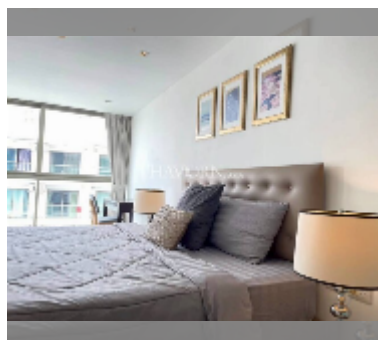

Condo for sale 2 bedroom 139.15 m² in The Sanctuary, Pattaya

฿ 7,700,000

UNIT PARAMETERS:

UID	FS-241735
quota	thai quota
type	2 bedroom
size	139.15m²
floor	7
view	city view
quality	good
equipment: furniture, air conditioner, television, washing-machine, refrigerator	

PROJECT PARAMETERS:

district	Wongamat
buildings	5
floors	8
built in	2009
maintenance	฿ 58,443/year

FACILITIES:

General information: boutique, underground parking.

Swimming pool: swimming pool.

Chill zone: chill zone, garden.

Health zone: gym, sauna.

Other: lobby, kids playgarden, CCTV, security, minimart.