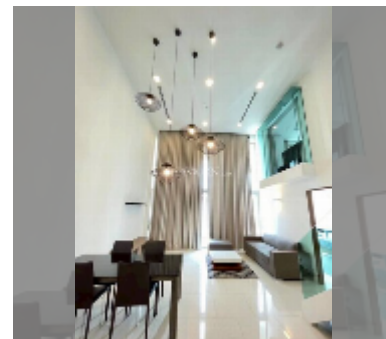

## Condo for sale 2 bedroom 139.15 m<sup>2</sup> in The Sanctuary, Pattaya

**฿ 7,700,000**

**UNIT PARAMETERS:**

UID	FS-241735
quota	thai quota
type	2 bedroom
size	139.15m <sup>2</sup>
floor	7
view	city view
quality	good
equipment: furniture, air conditioner, television, washing-machine, refrigerator	

Health zone: gym, sauna.

Other: lobby, kids playgarden, CCTV, security, minimart.

[details](#)