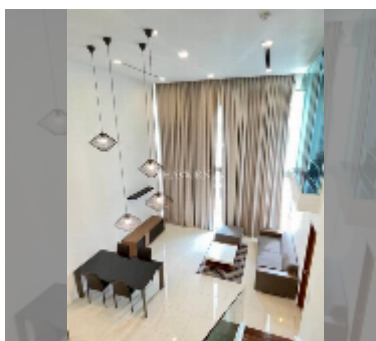

Condo for sale 2 bedroom 139.15 m² in The Sanctuary, Pattaya

฿ 7,700,000

UNIT PARAMETERS:

UID	FS-241735
quota	thai quota
type	2 bedroom
size	139.15m²
floor	7
view	city view
quality	good
equipment: furniture, air conditioner, television, washing-machine, refrigerator	

PROJECT PARAMETERS:

district	Wongamat
buildings	5
floors	8
built in	2009
maintenance	฿ 58,443/year

FACILITIES:

General information: boutique, underground parking.

Swimming pool: swimming pool.

Chill zone: chill zone, garden.

Health zone: gym, sauna.

Other: lobby, kids playgarden, CCTV, security, minimart.