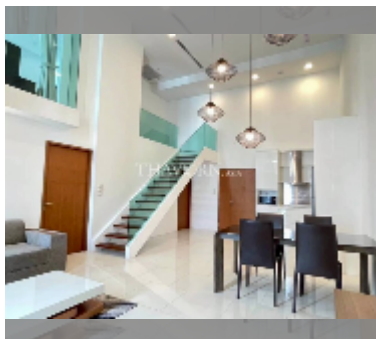

Condo for sale 2 bedroom 139.15 m² in The Sanctuary, Pattaya

฿ 7,700,000

UNIT PARAMETERS:

UID	FS-241735
quota	thai quota
type	2 bedroom
size	139.15m ²
floor	7
view	city view
quality	good
equipment: furniture, air conditioner, television, washing-machine, refrigerator	

PROJECT PARAMETERS:

district	Wongamat
buildings	5
floors	8
built in	2009
maintenance	฿ 58,443/year

FACILITIES:

General information: boutique, underground parking.

Swimming pool: swimming pool.

Chill zone: chill zone, garden.

Health zone: gym, sauna.

Other: lobby, kids playgarden, CCTV, security, minimart.

[details](#)