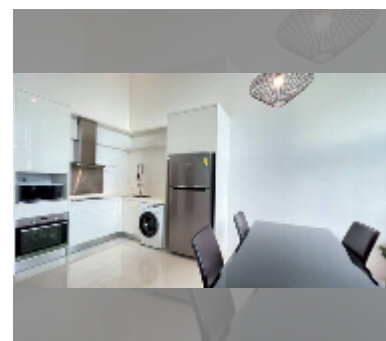

Condo for sale 2 bedroom 139.15 m² in The Sanctuary, Pattaya

฿ 7,700,000

UNIT PARAMETERS:

UID	FS-241735
quota	thai quota
type	2 bedroom
size	139.15m²
floor	7
view	city view
quality	good
equipment: furniture, air conditioner, television, washing-machine, refrigerator	

PROJECT PARAMETERS:

district	Wongamat
buildings	5
floors	8
built in	2009
maintenance	฿ 58,443/year

FACILITIES:

General information: boutique, underground parking.

Swimming pool: swimming pool.

Chill zone: chill zone, garden.

Health zone: gym, sauna.

Other: lobby, kids playgarden, CCTV, security, minimart.