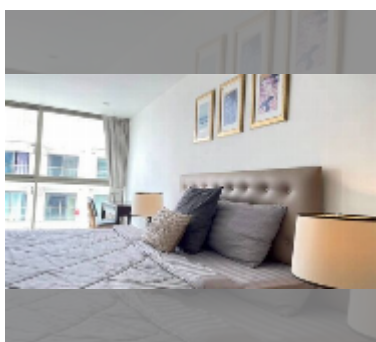

Condo for sale 2 bedroom 139.15 m² in The Sanctuary, Pattaya

฿ 7,700,000

UNIT PARAMETERS:

UID	FS-241735
quota	thai quota
type	2 bedroom
size	139.15m²
floor	7
view	city view
quality	good
equipment: furniture, air conditioner, television, washing-machine, refrigerator	

PROJECT PARAMETERS:

district	Wongamat
buildings	5
floors	8
built in	2009
maintenance	฿ 58,443/year

FACILITIES:

General information: boutique, underground parking.

Swimming pool: swimming pool.

Chill zone: chill zone, garden.

Health zone: gym, sauna.

Other: lobby, kids playgarden, CCTV, security, minimart.