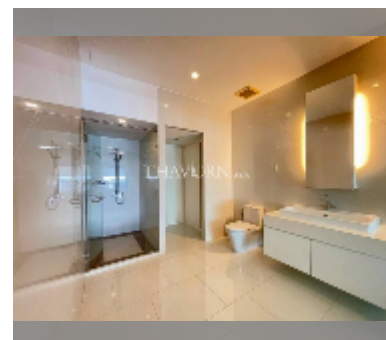

Condo for sale 2 bedroom 139.15 m² in The Sanctuary, Pattaya

฿ 7,700,000

UNIT PARAMETERS:

UID	FS-241735
quota	thai quota
type	2 bedroom
size	139.15m²
floor	7
view	city view
quality	good
equipment: furniture, air conditioner, television, washing-machine, refrigerator	

PROJECT PARAMETERS:

district	Wongamat
buildings	5
floors	8
built in	2009
maintenance	฿ 58,443/year

FACILITIES:

General information: boutique, underground parking.

Swimming pool: swimming pool.

Chill zone: chill zone, garden.

Health zone: gym, sauna.

Other: lobby, kids playgarden, CCTV, security, minimart.