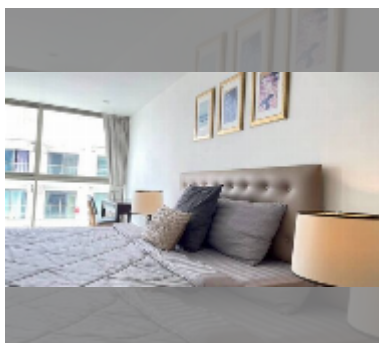

Condo for sale 2 bedroom 139.15 m² in The Sanctuary, Pattaya

฿ 7,700,000

UNIT PARAMETERS:

UID	FS-241735
quota	thai quota
type	2 bedroom
size	139.15m²
floor	7
view	city view
quality	good
equipment: furniture, air conditioner, television, washing-machine, refrigerator	

PROJECT PARAMETERS:

district	Wongamat
buildings	5
floors	8
built in	2009
maintenance	฿ 58,443/year

FACILITIES:

General information: boutique, underground parking.

Swimming pool: swimming pool.

Chill zone: chill zone, garden.

Health zone: gym, sauna.

Other: lobby, kids playgarden, CCTV, security, minimart.