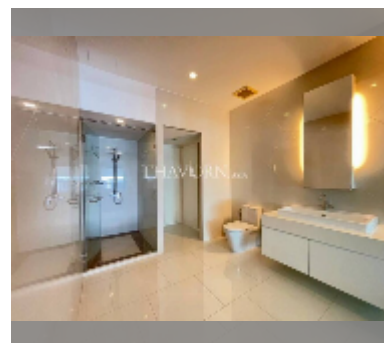

Condo for sale 2 bedroom 139.15 m² in The Sanctuary, Pattaya

฿ 7,700,000

UNIT PARAMETERS:

UID	FS-241735
quota	thai quota
type	2 bedroom
size	139.15m²
floor	7
view	city view
quality	good
equipment: furniture, air conditioner, television, washing-machine, refrigerator	

PROJECT PARAMETERS:

district	Wongamat
buildings	5
floors	8
built in	2009
maintenance	฿ 58,443/year

FACILITIES:

General information: boutique, underground parking.

Swimming pool: swimming pool.

Chill zone: chill zone, garden.

Health zone: gym, sauna.

Other: lobby, kids playgarden, CCTV, security, minimart.