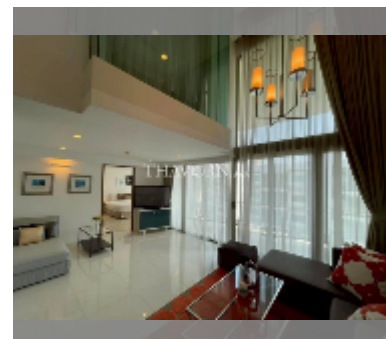

Condo for sale 2 bedroom 147.55 m² in The Sanctuary, Pattaya

฿ 7,900,000

UNIT PARAMETERS:

UID	FS-241734
quota	thai quota
type	2 bedroom
size	147.55m ²
floor	7
view	sea view
quality	good

equipment: furniture, kitchen appliances, air conditioner, television, washing-machine, refrigerator

Health zone: gym, sauna.

Other: lobby, kids playgarden, CCTV, security, minimart.

details