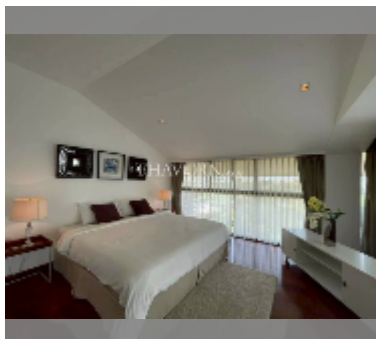

Condo for sale 2 bedroom 147.55 m² in The Sanctuary, Pattaya

฿ 7,900,000

UNIT PARAMETERS:

UID	FS-241734
quota	thai quota
type	2 bedroom
size	147.55m²
floor	7
view	sea view
quality	good

equipment: furniture, kitchen appliances, air conditioner, television, washing-machine, refrigerator

PROJECT PARAMETERS:

district	Wongamat
buildings	5
floors	8
built in	2009
maintenance	฿ 61,971/year

FACILITIES:

General information: boutique, underground parking.

Swimming pool: swimming pool.

Chill zone: chill zone, garden.

Health zone: gym, sauna.

Other: lobby, kids playgarden, CCTV, security, minimart.