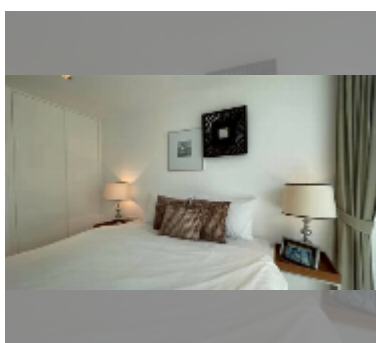

Condo for sale 2 bedroom 147.55 m² in The Sanctuary, Pattaya

฿ 7,900,000

UNIT PARAMETERS:

UID	FS-241734
quota	thai quota
type	2 bedroom
size	147.55m²
floor	7
view	sea view
quality	good

equipment: furniture, kitchen appliances, air conditioner, television, washing-machine, refrigerator

PROJECT PARAMETERS:

district	Wongamat
buildings	5
floors	8
built in	2009
maintenance	฿ 61,971/year

FACILITIES:

General information: boutique, underground parking.

Swimming pool: swimming pool.

Chill zone: chill zone, garden.

Health zone: gym, sauna.

Other: lobby, kids playgarden, CCTV, security, minimart.