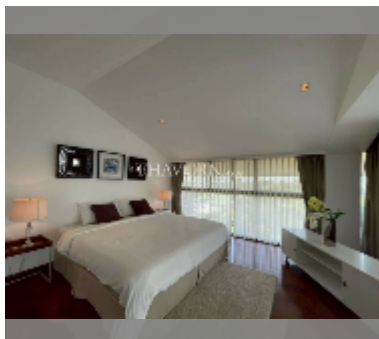

Condo for sale 2 bedroom 147.55 m² in The Sanctuary, Pattaya

฿ 7,900,000

UNIT PARAMETERS:

UID	FS-241734
quota	thai quota
type	2 bedroom
size	147.55m²
floor	7
view	sea view
quality	good

equipment: furniture, kitchen appliances, air conditioner, television, washing-machine, refrigerator

PROJECT PARAMETERS:

district	Wongamat
buildings	5
floors	8
built in	2009
maintenance	฿ 61,971/year

FACILITIES:

General information: boutique, underground parking.

Swimming pool: swimming pool.

Chill zone: chill zone, garden.

Health zone: gym, sauna.

Other: lobby, kids playgarden, CCTV, security, minimart.