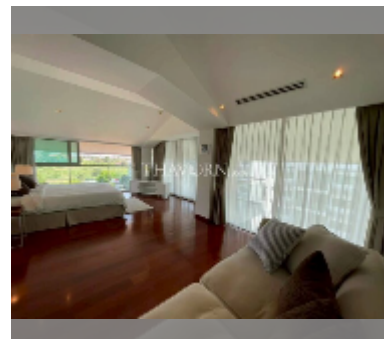

## Condo for sale 2 bedroom 147.55 m<sup>2</sup> in The Sanctuary, Pattaya

**฿ 7,900,000**

**UNIT PARAMETERS:**

UID	FS-241734
quota	thai quota
type	2 bedroom
size	147.55m <sup>2</sup>
floor	7
view	sea view
quality	good

**FACILITIES:**

General information: boutique, underground parking.

Swimming pool: swimming pool.

Chill zone: chill zone, garden.

Health zone: gym, sauna.

Other: lobby, kids playgarden, CCTV, security, minimart.