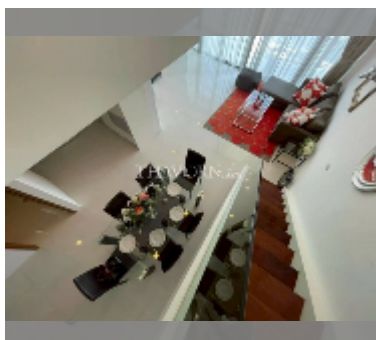

Condo for sale 2 bedroom 147.55 m² in The Sanctuary, Pattaya

฿ 7,900,000

UNIT PARAMETERS:

UID	FS-241734
quota	thai quota
type	2 bedroom
size	147.55m ²
floor	7
view	sea view
quality	good

equipment: furniture, kitchen appliances, air conditioner, television, washing-machine, refrigerator

Health zone: gym, sauna.

Other: lobby, kids playgarden, CCTV, security, minimart.

details