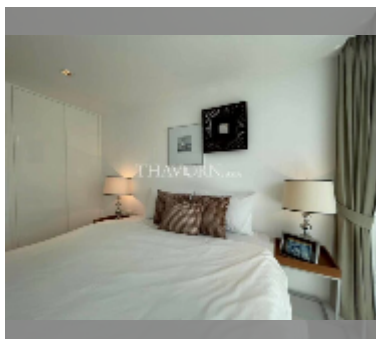

Condo for sale 2 bedroom 147.55 m² in The Sanctuary, Pattaya

฿ 7,900,000

UNIT PARAMETERS:

UID	FS-241734
quota	thai quota
type	2 bedroom
size	147.55m²
floor	7
view	sea view
quality	good

equipment: furniture, kitchen appliances, air conditioner, television, washing-machine, refrigerator

PROJECT PARAMETERS:

district	Wongamat
buildings	5
floors	8
built in	2009
maintenance	฿ 61,971/year

FACILITIES:

General information: boutique, underground parking.

Swimming pool: swimming pool.

Chill zone: chill zone, garden.

Health zone: gym, sauna.

Other: lobby, kids playgarden, CCTV, security, minimart.