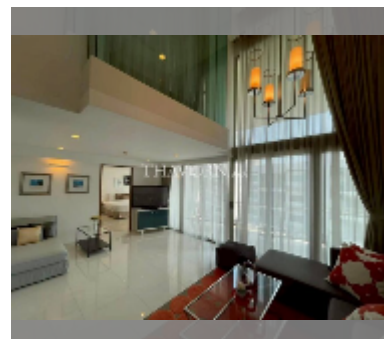

## Condo for sale 2 bedroom 147.55 m<sup>2</sup> in The Sanctuary, Pattaya

**฿ 7,900,000**

**UNIT PARAMETERS:**

UID	FS-241734
quota	thai quota
type	2 bedroom
size	147.55m <sup>2</sup>
floor	7
view	sea view
quality	good

**FACILITIES:**

General information: boutique, underground parking.

Swimming pool: swimming pool.

Chill zone: chill zone, garden.

Health zone: gym, sauna.

Other: lobby, kids playgarden, CCTV, security, minimart.