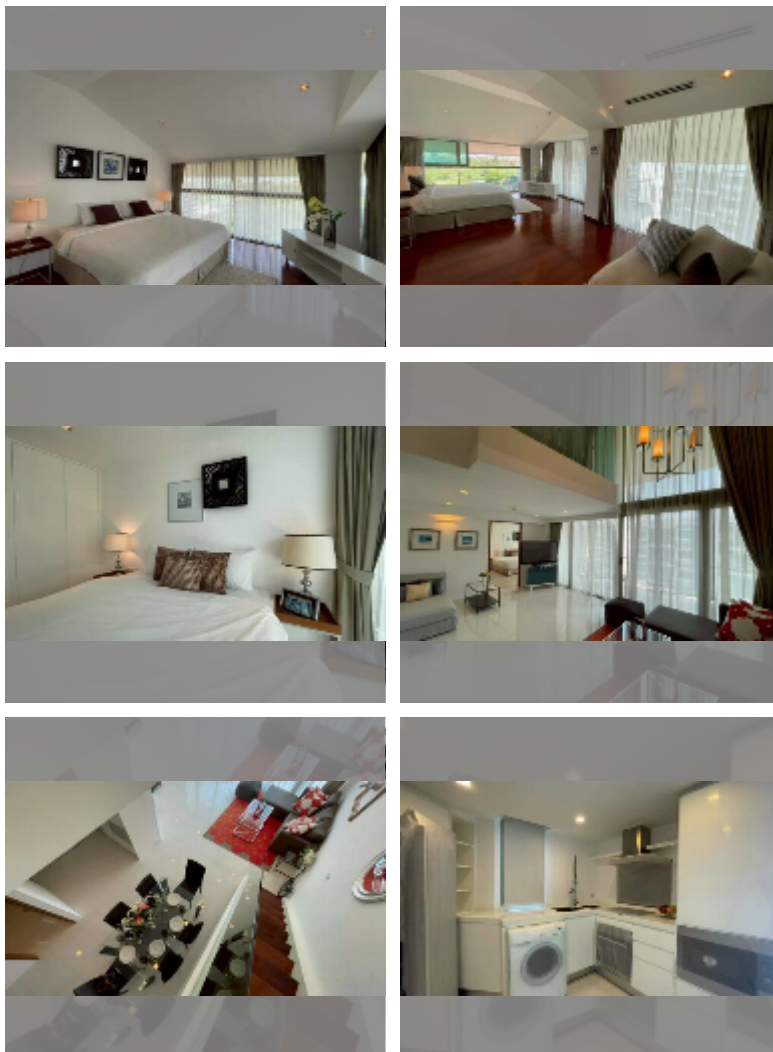

## Condo for sale 2 bedroom 147.55 m<sup>2</sup> in The Sanctuary, Pattaya

**฿ 7,900,000**

**UNIT PARAMETERS:**

UID	FS-241734
quota	thai quota
type	2 bedroom
size	147.55m <sup>2</sup>
floor	7
view	sea view
quality	good

**FACILITIES:**

General information: boutique, underground parking.

Swimming pool: swimming pool.

Chill zone: chill zone, garden.

Health zone: gym, sauna.

Other: lobby, kids playgarden, CCTV, security, minimart.