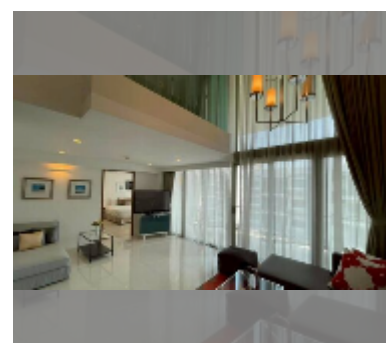

Condo for sale 2 bedroom 147.55 m² in The Sanctuary, Pattaya

฿ 7,900,000

UNIT PARAMETERS:

UID	FS-241734
quota	thai quota
type	2 bedroom
size	147.55m²
floor	7
view	sea view
quality	good

equipment: furniture, kitchen appliances, air conditioner, television, washing-machine, refrigerator

PROJECT PARAMETERS:

district	Wongamat
buildings	5
floors	8
built in	2009
maintenance	฿ 61,971/year

FACILITIES:

General information: boutique, underground parking.

Swimming pool: swimming pool.

Chill zone: chill zone, garden.

Health zone: gym, sauna.

Other: lobby, kids playgarden, CCTV, security, minimart.