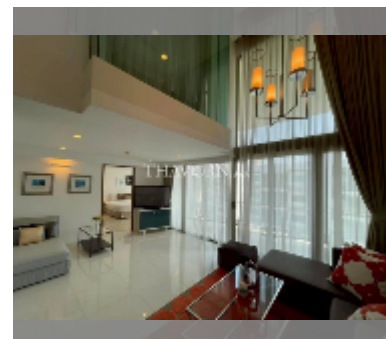

Condo for sale 2 bedroom 147.55 m² in The Sanctuary, Pattaya

฿ 7,900,000

UNIT PARAMETERS:

UID	FS-241734
quota	thai quota
type	2 bedroom
size	147.55m ²
floor	7
view	sea view
quality	good

equipment: furniture, kitchen appliances, air conditioner, television, washing-machine, refrigerator

Health zone: gym, sauna.

Other: lobby, kids playgarden, CCTV, security, minimart.

[details](#)