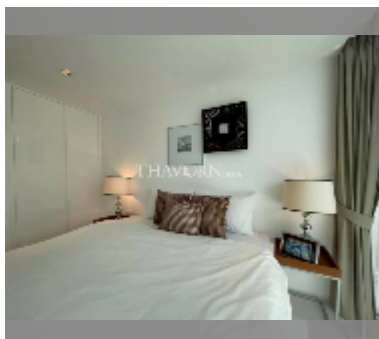

Condo for sale 2 bedroom 147.55 m² in The Sanctuary, Pattaya

฿ 7,900,000

UNIT PARAMETERS:

UID	FS-241734
quota	thai quota
type	2 bedroom
size	147.55m²
floor	7
view	sea view
quality	good

equipment: furniture, kitchen appliances, air conditioner, television, washing-machine, refrigerator

PROJECT PARAMETERS:

district	Wongamat
buildings	5
floors	8
built in	2009
maintenance	฿ 61,971/year

FACILITIES:

General information: boutique, underground parking.

Swimming pool: swimming pool.

Chill zone: chill zone, garden.

Health zone: gym, sauna.

Other: lobby, kids playgarden, CCTV, security, minimart.