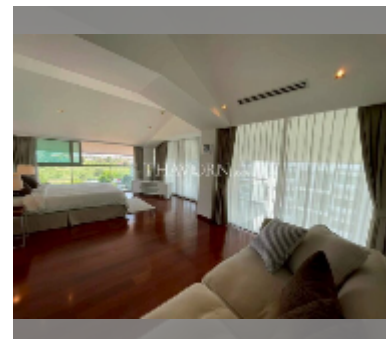

Condo for sale 2 bedroom 147.55 m² in The Sanctuary, Pattaya

฿ 7,900,000

UNIT PARAMETERS:

UID	FS-241734
quota	thai quota
type	2 bedroom
size	147.55m²
floor	7
view	sea view
quality	good

equipment: furniture, kitchen appliances, air conditioner, television, washing-machine, refrigerator

PROJECT PARAMETERS:

district	Wongamat
buildings	5
floors	8
built in	2009
maintenance	฿ 61,971/year

FACILITIES:

General information: boutique, underground parking.

Swimming pool: swimming pool.

Chill zone: chill zone, garden.

Health zone: gym, sauna.

Other: lobby, kids playgarden, CCTV, security, minimart.