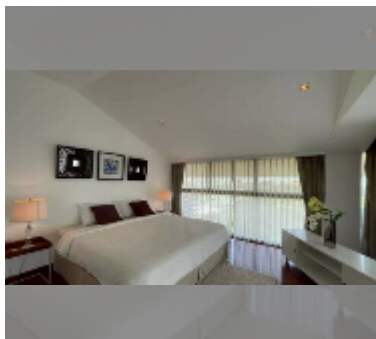

Condo for sale 2 bedroom 147.55 m² in The Sanctuary, Pattaya

฿ 7,900,000

UNIT PARAMETERS:

UID	FS-241734
quota	thai quota
type	2 bedroom
size	147.55m²
floor	7
view	sea view
quality	good

equipment: furniture, kitchen appliances, air conditioner, television, washing-machine, refrigerator

PROJECT PARAMETERS:

district	Wongamat
buildings	5
floors	8
built in	2009
maintenance	฿ 61,971/year

FACILITIES:

General information: boutique, underground parking.

Swimming pool: swimming pool.

Chill zone: chill zone, garden.

Health zone: gym, sauna.

Other: lobby, kids playgarden, CCTV, security, minimart.