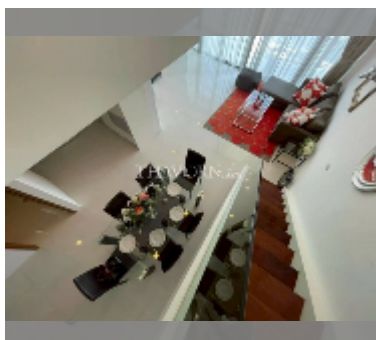

Condo for sale 2 bedroom 147.55 m² in The Sanctuary, Pattaya

฿ 7,900,000

UNIT PARAMETERS:

UID	FS-241734
quota	thai quota
type	2 bedroom
size	147.55m ²
floor	7
view	sea view
quality	good

equipment: furniture, kitchen appliances, air conditioner, television, washing-machine, refrigerator

Health zone: gym, sauna.

Other: lobby, kids playgarden, CCTV, security, minimart.

[details](#)