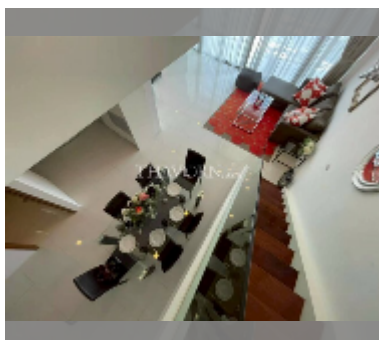

## Condo for sale 2 bedroom 147.55 m<sup>2</sup> in The Sanctuary, Pattaya

**฿ 7,900,000**

**UNIT PARAMETERS:**

UID	FS-241734
quota	thai quota
type	2 bedroom
size	147.55m <sup>2</sup>
floor	7
view	sea view
quality	good

**FACILITIES:**

General information: boutique, underground parking.

Swimming pool: swimming pool.

Chill zone: chill zone, garden.

Health zone: gym, sauna.

Other: lobby, kids playgarden, CCTV, security, minimart.