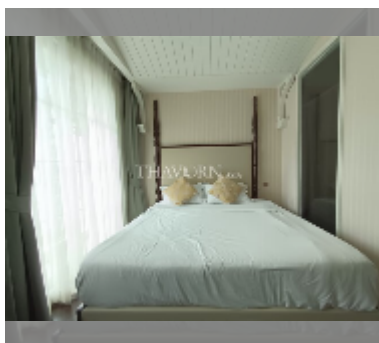

Condo for sale studio 24 m² in Grand Florida Beachfront Condo Resort Pattaya, Pattaya

฿ 2,990,000

UNIT PARAMETERS:

UID	FS-241729
quota	thai quota
type	studio
size	24m²
floor	5
view	pool view
quality	good
online viewing	yes

PROJECT PARAMETERS:

district	Na Jomtien
buildings	8
floors	7
built in	2020
maintenance	฿ 17,280/year

FACILITIES:

General information: resort, beach front, underground parking, open parking.

Swimming pool: swimming pool, kids pool, water slides, waterfall, jacuzzi, sunbathing area.

Chill zone: chill zone, garden, barbeque areas.

Health zone: gym, sauna, steam.

Other: reception, lobby, clubhouse, games room, kids playgarden, CCTV, security, minimart.