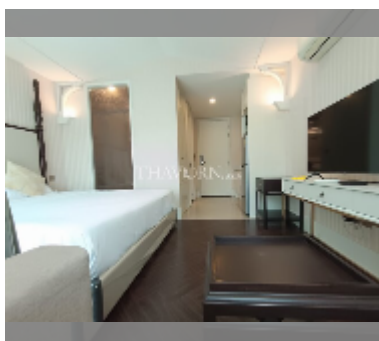

Condo for sale studio 24 m² in Grand Florida Beachfront Condo Resort Pattaya, Pattaya

฿ 2,990,000

UNIT PARAMETERS:

UID	FS-241729
quota	thai quota
type	studio
size	24m²
floor	5
view	pool view
quality	good
online viewing	yes

PROJECT PARAMETERS:

district	Na Jomtien
buildings	8
floors	7
built in	2020
maintenance	฿ 17,280/year

FACILITIES:

General information: resort, beach front, underground parking, open parking.

Swimming pool: swimming pool, kids pool, water slides, waterfall, jacuzzi, sunbathing area.

Chill zone: chill zone, garden, barbeque areas.

Health zone: gym, sauna, steam.

Other: reception, lobby, clubhouse, games room, kids playgarden, CCTV, security, minimart.