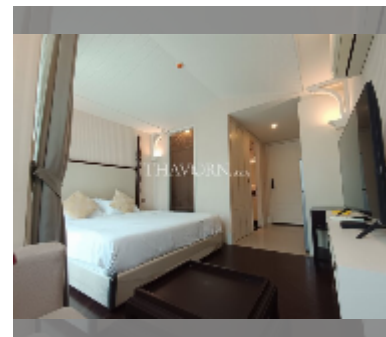

Condo for sale studio 24 m² in Grand Florida Beachfront Condo Resort Pattaya, Pattaya

฿ 2,990,000

UNIT PARAMETERS:

UID	FS-241729
quota	thai quota
type	studio
size	24m²
floor	5
view	pool view
quality	good
online viewing	yes

PROJECT PARAMETERS:

district	Na Jomtien
buildings	8
floors	7
built in	2020
maintenance	฿ 17,280/year

FACILITIES:

General information: resort, beach front, underground parking, open parking.

Swimming pool: swimming pool, kids pool, water slides, waterfall, jacuzzi, sunbathing area.

Chill zone: chill zone, garden, barbeque areas.

Health zone: gym, sauna, steam.

Other: reception, lobby, clubhouse, games room, kids playgarden, CCTV, security, minimart.