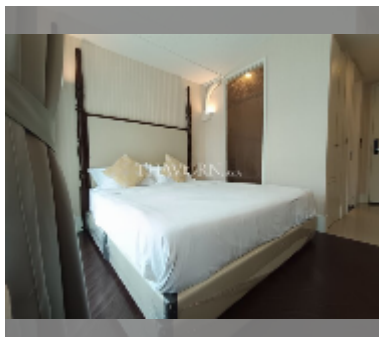

Condo for sale studio 24 m² in Grand Florida Beachfront Condo Resort Pattaya, Pattaya

฿ 2,990,000

UNIT PARAMETERS:

UID	FS-241729
quota	thai quota
type	studio
size	24m²
floor	5
view	pool view
quality	good
online viewing	yes

PROJECT PARAMETERS:

district	Na Jomtien
buildings	8
floors	7
built in	2020
maintenance	฿ 17,280/year

FACILITIES:

General information: resort, beach front, underground parking, open parking.

Swimming pool: swimming pool, kids pool, water slides, waterfall, jacuzzi, sunbathing area.

Chill zone: chill zone, garden, barbeque areas.

Health zone: gym, sauna, steam.

Other: reception, lobby, clubhouse, games room, kids playgarden, CCTV, security, minimart.