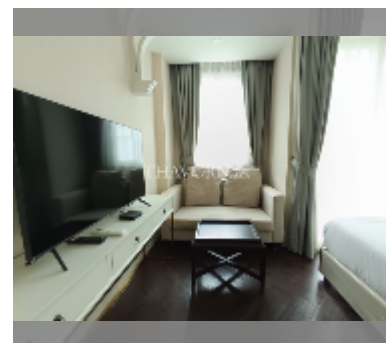

Condo for sale studio 24 m² in Grand Florida Beachfront Condo Resort Pattaya, Pattaya

฿ 2,990,000

UNIT PARAMETERS:

UID	FS-241729
quota	thai quota
type	studio
size	24m²
floor	5
view	pool view
quality	good
online viewing	yes

PROJECT PARAMETERS:

district	Na Jomtien
buildings	8
floors	7
built in	2020
maintenance	฿ 17,280/year

FACILITIES:

General information: resort, beach front, underground parking, open parking.

Swimming pool: swimming pool, kids pool, water slides, waterfall, jacuzzi, sunbathing area.

Chill zone: chill zone, garden, barbeque areas.

Health zone: gym, sauna, steam.

Other: reception, lobby, clubhouse, games room, kids playgarden, CCTV, security, minimart.