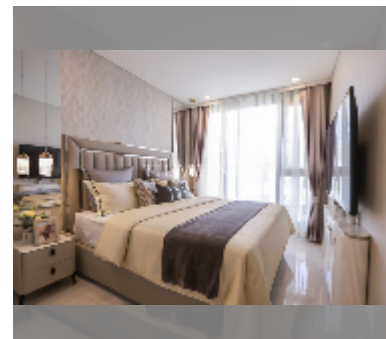

Condo for sale 1 bedroom 35 m² in Copacabana Coral Reef, Pattaya

฿ 4,750,000

UNIT PARAMETERS:

UID	FS-241728
quota	foreign quota
type	1 bedroom
size	35m²
floor	45
view	city view
quality	good

PROJECT PARAMETERS:

district	Jomtien
buildings	1
floors	56
start of construction	2024
built in	2028

FACILITIES:

General information: highrise, meters to beach: 500, minutes to beach: 5, multi-level parking.

Swimming pool: swimming pool, kids pool, rooftop pool, infinity view.

Chill zone: chill zone.

Health zone: gym, sauna.

Other: reception, lobby, CCTV, security.