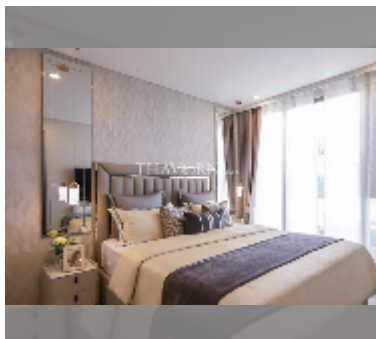

Condo for sale 1 bedroom 35 m² in Copacabana Coral Reef, Pattaya

฿ 4,750,000

UNIT PARAMETERS:

UID	FS-241728
quota	foreign quota
type	1 bedroom
size	35m²
floor	45
view	city view
quality	good

PROJECT PARAMETERS:

district	Jomtien
buildings	1
floors	56
start of construction	2024
built in	2028

FACILITIES:

General information: highrise, meters to beach: 500, minutes to beach: 5, multi-level parking.

Swimming pool: swimming pool, kids pool, rooftop pool, infinity view.

Chill zone: chill zone.

Health zone: gym, sauna.

Other: reception, lobby, CCTV, security.