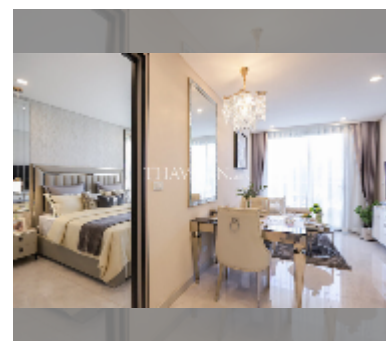

Condo for sale 1 bedroom 35 m² in Copacabana Coral Reef, Pattaya

฿ 4,750,000

UNIT PARAMETERS:

UID	FS-241728
quota	foreign quota
type	1 bedroom
size	35m²
floor	45
view	city view
quality	good

PROJECT PARAMETERS:

district	Jomtien
buildings	1
floors	56
start of construction	2024
built in	2028

FACILITIES:

General information: highrise, meters to beach: 500, minutes to beach: 5, multi-level parking.

Swimming pool: swimming pool, kids pool, rooftop pool, infinity view.

Chill zone: chill zone.

Health zone: gym, sauna.

Other: reception, lobby, CCTV, security.