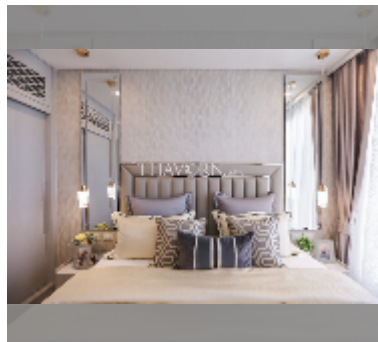

Condo for sale 1 bedroom 35 m² in Copacabana Coral Reef, Pattaya

฿ 4,750,000

UNIT PARAMETERS:

UID	FS-241728
quota	foreign quota
type	1 bedroom
size	35m²
floor	45
view	city view
quality	good

PROJECT PARAMETERS:

district	Jomtien
buildings	1
floors	56
start of construction	2024
built in	2028

FACILITIES:

General information: highrise, meters to beach: 500, minutes to beach: 5, multi-level parking.

Swimming pool: swimming pool, kids pool, rooftop pool, infinity view.

Chill zone: chill zone.

Health zone: gym, sauna.

Other: reception, lobby, CCTV, security.