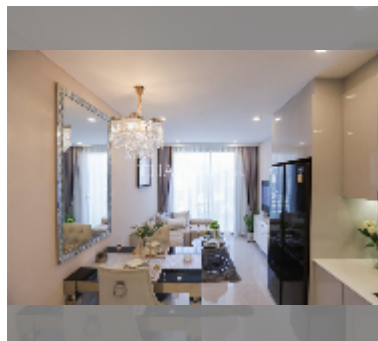

Condo for sale 1 bedroom 35 m² in Copacabana Coral Reef, Pattaya

฿ 4,750,000

UNIT PARAMETERS:

UID	FS-241728
quota	foreign quota
type	1 bedroom
size	35m²
floor	45
view	city view
quality	good

PROJECT PARAMETERS:

district	Jomtien
buildings	1
floors	56
start of construction	2024
built in	2028

FACILITIES:

General information: highrise, meters to beach: 500, minutes to beach: 5, multi-level parking.

Swimming pool: swimming pool, kids pool, rooftop pool, infinity view.

Chill zone: chill zone.

Health zone: gym, sauna.

Other: reception, lobby, CCTV, security.