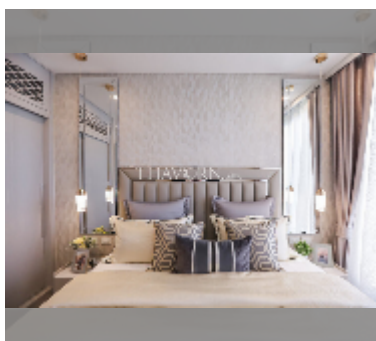

Condo for sale 1 bedroom 35 m² in Copacabana Coral Reef, Pattaya

฿ 4,750,000

UNIT PARAMETERS:

UID	FS-241728
quota	foreign quota
type	1 bedroom
size	35m²
floor	45
view	city view
quality	good

PROJECT PARAMETERS:

district	Jomtien
buildings	1
floors	56
start of construction	2024
built in	2028

FACILITIES:

General information: highrise, meters to beach: 500, minutes to beach: 5, multi-level parking.

Swimming pool: swimming pool, kids pool, rooftop pool, infinity view.

Chill zone: chill zone.

Health zone: gym, sauna.

Other: reception, lobby, CCTV, security.