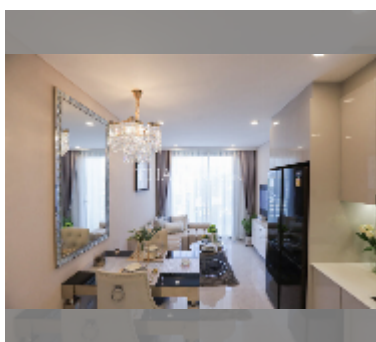

Condo for sale 1 bedroom 35 m² in Copacabana Coral Reef, Pattaya

฿ 4,750,000

UNIT PARAMETERS:

UID	FS-241728
quota	foreign quota
type	1 bedroom
size	35m ²
floor	45
view	city view
quality	good

PROJECT PARAMETERS:

district	Jomtien
buildings	1
floors	56
start of construction	2024
built in	2028

FACILITIES:

General information: highrise, meters to beach: 500, minutes to beach: 5, multi-level parking.

Swimming pool: swimming pool, kids pool, rooftop pool, infinity view.

Chill zone: chill zone.

Health zone: gym, sauna.

Other: reception, lobby, CCTV, security.

details