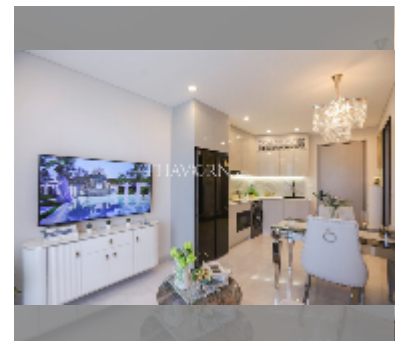

Condo for sale 1 bedroom 35 m² in Copacabana Coral Reef, Pattaya

฿ 4,750,000

UNIT PARAMETERS:

UID	FS-241728
quota	foreign quota
type	1 bedroom
size	35m²
floor	45
view	city view
quality	good

PROJECT PARAMETERS:

district	Jomtien
buildings	1
floors	56
start of construction	2024
built in	2028

FACILITIES:

General information: highrise, meters to beach: 500, minutes to beach: 5, multi-level parking.

Swimming pool: swimming pool, kids pool, rooftop pool, infinity view.

Chill zone: chill zone.

Health zone: gym, sauna.

Other: reception, lobby, CCTV, security.