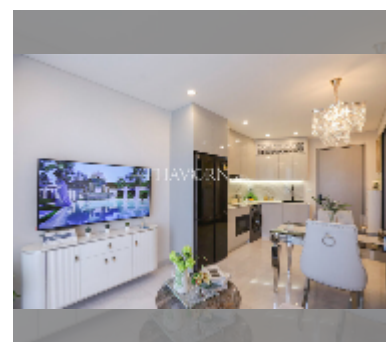

Condo for sale 1 bedroom 35 m² in Copacabana Coral Reef, Pattaya

฿ 4,750,000

UNIT PARAMETERS:

UID	FS-241728
quota	foreign quota
type	1 bedroom
size	35m²
floor	45
view	city view
quality	good

PROJECT PARAMETERS:

district	Jomtien
buildings	1
floors	56
start of construction	2024
built in	2028

FACILITIES:

General information: highrise, meters to beach: 500, minutes to beach: 5, multi-level parking.

Swimming pool: swimming pool, kids pool, rooftop pool, infinity view.

Chill zone: chill zone.

Health zone: gym, sauna.

Other: reception, lobby, CCTV, security.