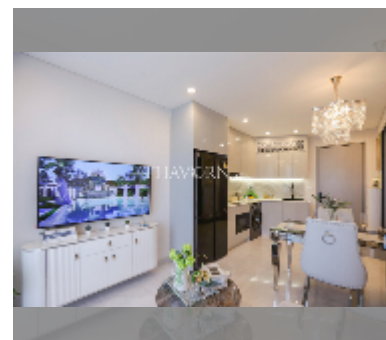

Condo for sale 1 bedroom 35 m² in Copacabana Coral Reef, Pattaya

฿ 4,750,000

UNIT PARAMETERS:

UID	FS-241727
quota	foreign quota
type	1 bedroom
size	35m²
floor	43
view	city view
quality	good

PROJECT PARAMETERS:

district	Jomtien
buildings	1
floors	56
start of construction	2024
built in	2028

FACILITIES:

General information: highrise, meters to beach: 500, minutes to beach: 5, multi-level parking.

Swimming pool: swimming pool, kids pool, rooftop pool, infinity view.

Chill zone: chill zone.

Health zone: gym, sauna.

Other: reception, lobby, CCTV, security.