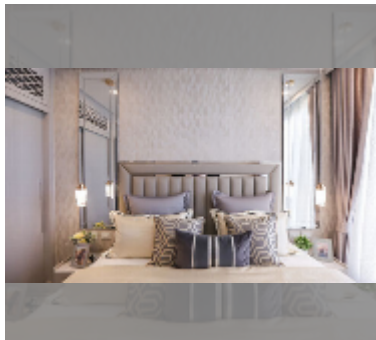

Condo for sale 1 bedroom 35 m² in Copacabana Coral Reef, Pattaya

฿ 4,750,000

UNIT PARAMETERS:

UID	FS-241727
quota	foreign quota
type	1 bedroom
size	35m²
floor	43
view	city view
quality	good

PROJECT PARAMETERS:

district	Jomtien
buildings	1
floors	56
start of construction	2024
built in	2028

FACILITIES:

General information: highrise, meters to beach: 500, minutes to beach: 5, multi-level parking.

Swimming pool: swimming pool, kids pool, rooftop pool, infinity view.

Chill zone: chill zone.

Health zone: gym, sauna.

Other: reception, lobby, CCTV, security.