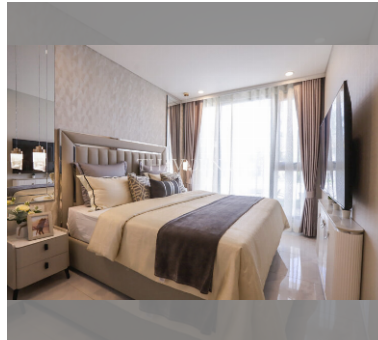

Condo for sale 1 bedroom 35 m² in Copacabana Coral Reef, Pattaya

฿ 4,750,000

UNIT PARAMETERS:

UID	FS-241727
quota	foreign quota
type	1 bedroom
size	35m²
floor	43
view	city view
quality	good
off-plan resale	on

PROJECT PARAMETERS:

district	Jomtien
buildings	1
floors	56
start of construction	2024
built in	2028

FACILITIES:

General information: highrise, meters to beach: 500, minutes to beach: 5, multy-level parking.

Swimming pool: swimming pool, kids pool, rooftop pool, infinity view.

Chill zone: chill zone.

Health zone: gym, sauna.

Other: reception, lobby, CCTV, security.