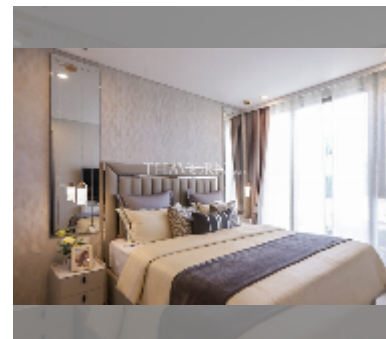

Condo for sale 1 bedroom 35 m² in Copacabana Coral Reef, Pattaya

฿ 4,750,000

UNIT PARAMETERS:

UID	FS-241727
quota	foreign quota
type	1 bedroom
size	35m²
floor	43
view	city view
quality	good

PROJECT PARAMETERS:

district	Jomtien
buildings	1
floors	56
start of construction	2024
built in	2028

FACILITIES:

General information: highrise, meters to beach: 500, minutes to beach: 5, multi-level parking.

Swimming pool: swimming pool, kids pool, rooftop pool, infinity view.

Chill zone: chill zone.

Health zone: gym, sauna.

Other: reception, lobby, CCTV, security.