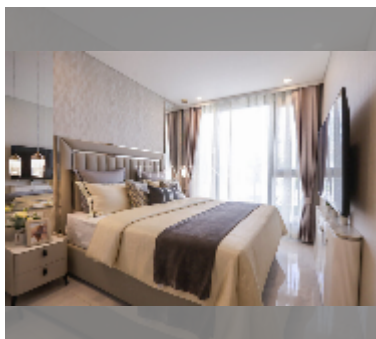

Condo for sale 1 bedroom 35 m² in Copacabana Coral Reef, Pattaya

฿ 4,750,000

UNIT PARAMETERS:

UID	FS-241727
quota	foreign quota
type	1 bedroom
size	35m²
floor	43
view	city view
quality	good

PROJECT PARAMETERS:

district	Jomtien
buildings	1
floors	56
start of construction	2024
built in	2028

FACILITIES:

General information: highrise, meters to beach: 500, minutes to beach: 5, multi-level parking.

Swimming pool: swimming pool, kids pool, rooftop pool, infinity view.

Chill zone: chill zone.

Health zone: gym, sauna.

Other: reception, lobby, CCTV, security.