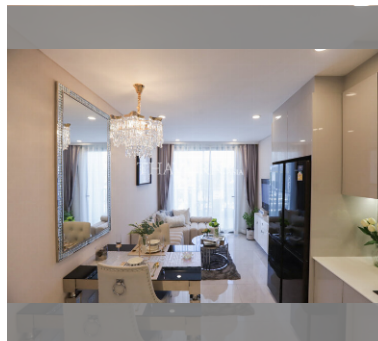

Condo for sale 1 bedroom 35 m² in Copacabana Coral Reef, Pattaya

฿ 4,750,000

UNIT PARAMETERS:

UID	FS-241727
quota	foreign quota
type	1 bedroom
size	35m²
floor	43
view	city view
quality	good
off-plan resale	on

PROJECT PARAMETERS:

district	Jomtien
buildings	1
floors	56
start of construction	2024
built in	2028

FACILITIES:

General information: highrise, meters to beach: 500, minutes to beach: 5, multy-level parking.

Swimming pool: swimming pool, kids pool, rooftop pool, infinity view.

Chill zone: chill zone.

Health zone: gym, sauna.

Other: reception, lobby, CCTV, security.