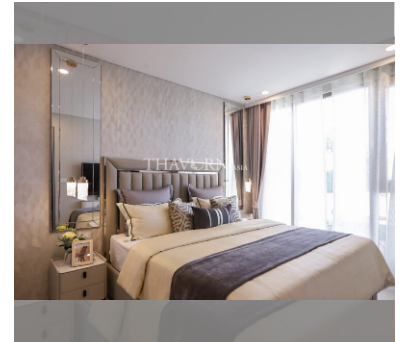

Condo for sale 1 bedroom 35 m² in Copacabana Coral Reef, Pattaya

฿ 4,750,000

UNIT PARAMETERS:

UID	FS-241727
quota	foreign quota
type	1 bedroom
size	35m²
floor	43
view	city view
quality	good
off-plan resale	on

PROJECT PARAMETERS:

district	Jomtien
buildings	1
floors	56
start of construction	2024
built in	2028

FACILITIES:

General information: highrise, meters to beach: 500, minutes to beach: 5, multy-level parking.

Swimming pool: swimming pool, kids pool, rooftop pool, infinity view.

Chill zone: chill zone.

Health zone: gym, sauna.

Other: reception, lobby, CCTV, security.