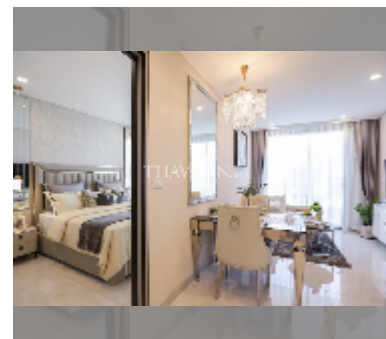

Condo for sale 1 bedroom 35 m² in Copacabana Coral Reef, Pattaya

฿ 4,750,000

UNIT PARAMETERS:

UID	FS-241727
quota	foreign quota
type	1 bedroom
size	35m²
floor	43
view	city view
quality	good

PROJECT PARAMETERS:

district	Jomtien
buildings	1
floors	56
start of construction	2024
built in	2028

FACILITIES:

General information: highrise, meters to beach: 500, minutes to beach: 5, multi-level parking.

Swimming pool: swimming pool, kids pool, rooftop pool, infinity view.

Chill zone: chill zone.

Health zone: gym, sauna.

Other: reception, lobby, CCTV, security.