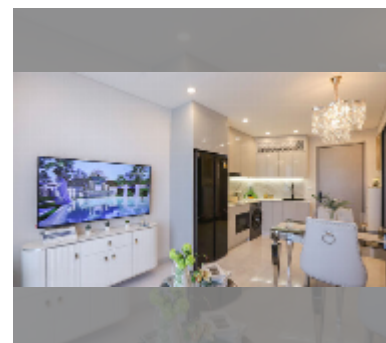

Condo for sale 1 bedroom 35 m² in Copacabana Coral Reef, Pattaya

฿ 4,750,000

UNIT PARAMETERS:

UID	FS-241727
quota	foreign quota
type	1 bedroom
size	35m²
floor	43
view	city view
quality	good

PROJECT PARAMETERS:

district	Jomtien
buildings	1
floors	56
start of construction	2024
built in	2028

FACILITIES:

General information: highrise, meters to beach: 500, minutes to beach: 5, multi-level parking.

Swimming pool: swimming pool, kids pool, rooftop pool, infinity view.

Chill zone: chill zone.

Health zone: gym, sauna.

Other: reception, lobby, CCTV, security.