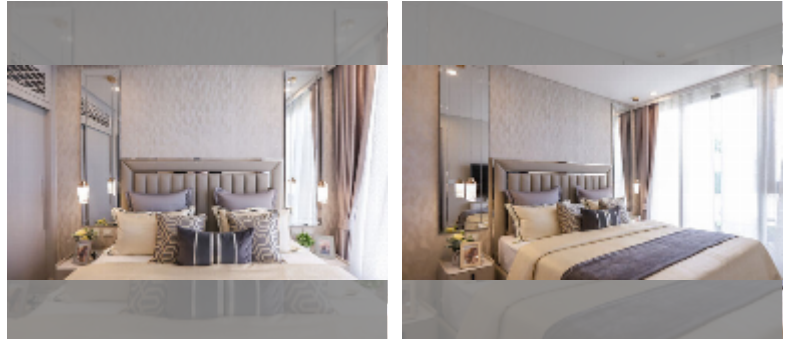

Condo for sale 1 bedroom 35 m² in Copacabana Coral Reef, Pattaya

฿ 4,750,000

UNIT PARAMETERS:

UID	FS-241727
quota	foreign quota
type	1 bedroom
size	35m²
floor	43
view	city view
quality	good

PROJECT PARAMETERS:

district	Jomtien
buildings	1
floors	56
start of construction	2024
built in	2028

FACILITIES:

General information: highrise, meters to beach: 500, minutes to beach: 5, multi-level parking.

Swimming pool: swimming pool, kids pool, rooftop pool, infinity view.

Chill zone: chill zone.

Health zone: gym, sauna.

Other: reception, lobby, CCTV, security.