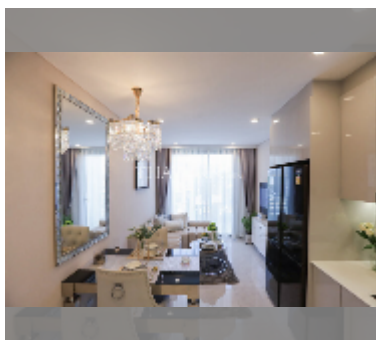

Condo for sale 1 bedroom 35 m² in Copacabana Coral Reef, Pattaya

฿ 4,750,000

UNIT PARAMETERS:

UID	FS-241727
quota	foreign quota
type	1 bedroom
size	35m²
floor	43
view	city view
quality	good

PROJECT PARAMETERS:

district	Jomtien
buildings	1
floors	56
start of construction	2024
built in	2028

FACILITIES:

General information: highrise, meters to beach: 500, minutes to beach: 5, multi-level parking.

Swimming pool: swimming pool, kids pool, rooftop pool, infinity view.

Chill zone: chill zone.

Health zone: gym, sauna.

Other: reception, lobby, CCTV, security.