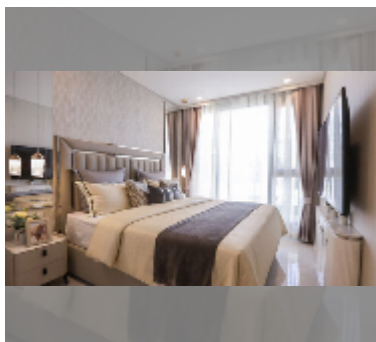

Condo for sale 1 bedroom 35 m² in Copacabana Coral Reef, Pattaya

฿ 4,750,000

UNIT PARAMETERS:

UID	FS-241727
quota	foreign quota
type	1 bedroom
size	35m²
floor	43
view	city view
quality	good

PROJECT PARAMETERS:

district	Jomtien
buildings	1
floors	56
start of construction	2024
built in	2028

FACILITIES:

General information: highrise, meters to beach: 500, minutes to beach: 5, multi-level parking.

Swimming pool: swimming pool, kids pool, rooftop pool, infinity view.

Chill zone: chill zone.

Health zone: gym, sauna.

Other: reception, lobby, CCTV, security.