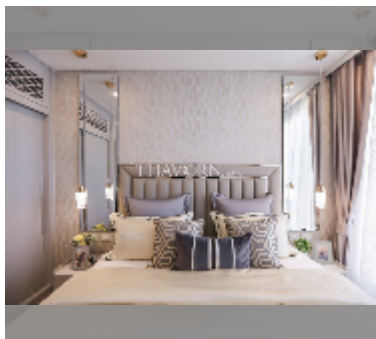

Condo for sale 1 bedroom 35 m² in Copacabana Coral Reef, Pattaya

฿ 4,750,000

UNIT PARAMETERS:

UID	FS-241727
quota	foreign quota
type	1 bedroom
size	35m²
floor	43
view	city view
quality	good

PROJECT PARAMETERS:

district	Jomtien
buildings	1
floors	56
start of construction	2024
built in	2028

FACILITIES:

General information: highrise, meters to beach: 500, minutes to beach: 5, multi-level parking.

Swimming pool: swimming pool, kids pool, rooftop pool, infinity view.

Chill zone: chill zone.

Health zone: gym, sauna.

Other: reception, lobby, CCTV, security.