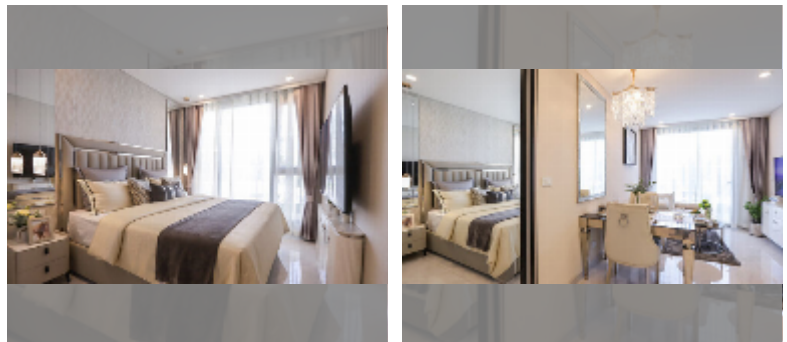

Condo for sale 1 bedroom 35 m² in Copacabana Coral Reef, Pattaya

฿ 4,750,000

UNIT PARAMETERS:

UID	FS-241727
quota	foreign quota
type	1 bedroom
size	35m²
floor	43
view	city view
quality	good

PROJECT PARAMETERS:

district	Jomtien
buildings	1
floors	56
start of construction	2024
built in	2028

FACILITIES:

General information: highrise, meters to beach: 500, minutes to beach: 5, multi-level parking.

Swimming pool: swimming pool, kids pool, rooftop pool, infinity view.

Chill zone: chill zone.

Health zone: gym, sauna.

Other: reception, lobby, CCTV, security.