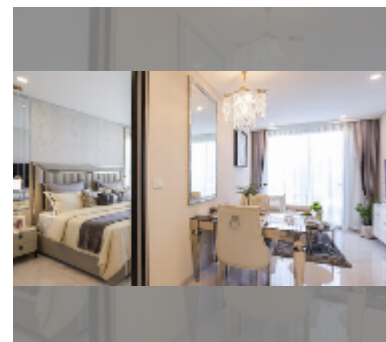

Condo for sale 1 bedroom 35 m² in Copacabana Coral Reef, Pattaya

฿ 4,750,000

UNIT PARAMETERS:

UID	FS-241727
quota	foreign quota
type	1 bedroom
size	35m²
floor	43
view	city view
quality	good

PROJECT PARAMETERS:

district	Jomtien
buildings	1
floors	56
start of construction	2024
built in	2028

FACILITIES:

General information: highrise, meters to beach: 500, minutes to beach: 5, multi-level parking.

Swimming pool: swimming pool, kids pool, rooftop pool, infinity view.

Chill zone: chill zone.

Health zone: gym, sauna.

Other: reception, lobby, CCTV, security.