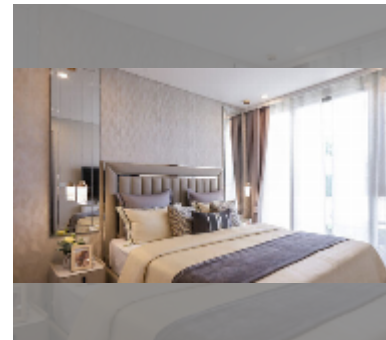

Condo for sale 1 bedroom 35 m² in Copacabana Coral Reef, Pattaya

฿ 4,750,000

UNIT PARAMETERS:

UID	FS-241727
quota	foreign quota
type	1 bedroom
size	35m²
floor	43
view	city view
quality	good

PROJECT PARAMETERS:

district	Jomtien
buildings	1
floors	56
start of construction	2024
built in	2028

FACILITIES:

General information: highrise, meters to beach: 500, minutes to beach: 5, multi-level parking.

Swimming pool: swimming pool, kids pool, rooftop pool, infinity view.

Chill zone: chill zone.

Health zone: gym, sauna.

Other: reception, lobby, CCTV, security.