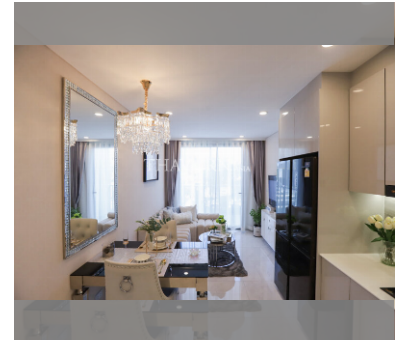

Condo for sale 1 bedroom 35 m² in Copacabana Coral Reef, Pattaya

฿ 4,750,000

UNIT PARAMETERS:

UID	FS-241726
quota	foreign quota
type	1 bedroom
size	35m²
floor	42
view	city view
quality	good
off-plan resale	on

PROJECT PARAMETERS:

district	Jomtien
buildings	1
floors	56
start of construction	2024
built in	2028

FACILITIES:

General information: highrise, meters to beach: 500, minutes to beach: 5, multy-level parking.

Swimming pool: swimming pool, kids pool, rooftop pool, infinity view.

Chill zone: chill zone.

Health zone: gym, sauna.

Other: reception, lobby, CCTV, security.