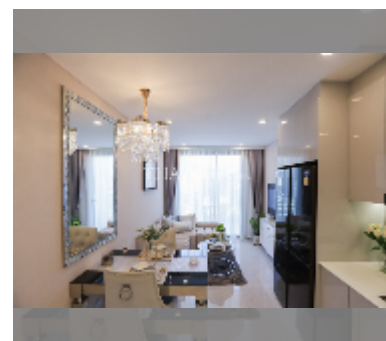

Condo for sale 1 bedroom 35 m² in Copacabana Coral Reef, Pattaya

฿ 4,750,000

UNIT PARAMETERS:

UID	FS-241726
quota	foreign quota
type	1 bedroom
size	35m²
floor	42
view	city view
quality	good

PROJECT PARAMETERS:

district	Jomtien
buildings	1
floors	56
start of construction	2024
built in	2028

FACILITIES:

General information: highrise, meters to beach: 500, minutes to beach: 5, multi-level parking.

Swimming pool: swimming pool, kids pool, rooftop pool, infinity view.

Chill zone: chill zone.

Health zone: gym, sauna.

Other: reception, lobby, CCTV, security.