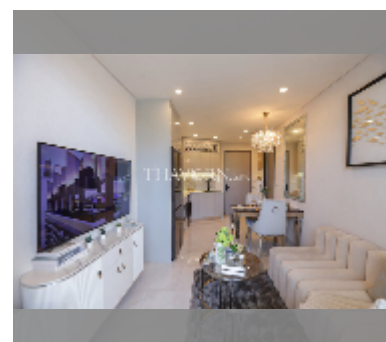

Condo for sale 1 bedroom 35 m² in Copacabana Coral Reef, Pattaya

฿ 4,750,000

UNIT PARAMETERS:

UID	FS-241726
quota	foreign quota
type	1 bedroom
size	35m²
floor	42
view	city view
quality	good

PROJECT PARAMETERS:

district	Jomtien
buildings	1
floors	56
start of construction	2024
built in	2028

FACILITIES:

General information: highrise, meters to beach: 500, minutes to beach: 5, multi-level parking.

Swimming pool: swimming pool, kids pool, rooftop pool, infinity view.

Chill zone: chill zone.

Health zone: gym, sauna.

Other: reception, lobby, CCTV, security.