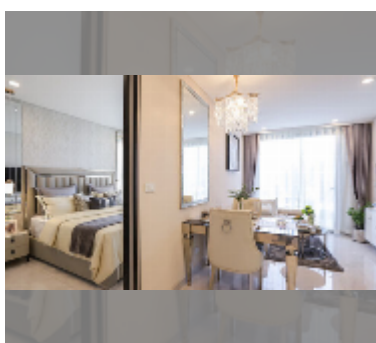

Condo for sale 1 bedroom 35 m² in Copacabana Coral Reef, Pattaya

฿ 4,750,000

UNIT PARAMETERS:

UID	FS-241726
quota	foreign quota
type	1 bedroom
size	35m²
floor	42
view	city view
quality	good

PROJECT PARAMETERS:

district	Jomtien
buildings	1
floors	56
start of construction	2024
built in	2028

FACILITIES:

General information: highrise, meters to beach: 500, minutes to beach: 5, multi-level parking.

Swimming pool: swimming pool, kids pool, rooftop pool, infinity view.

Chill zone: chill zone.

Health zone: gym, sauna.

Other: reception, lobby, CCTV, security.