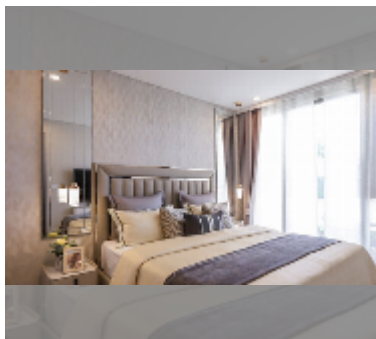

Condo for sale 1 bedroom 35 m² in Copacabana Coral Reef, Pattaya

฿ 4,750,000

UNIT PARAMETERS:

UID	FS-241726
quota	foreign quota
type	1 bedroom
size	35m²
floor	42
view	city view
quality	good

PROJECT PARAMETERS:

district	Jomtien
buildings	1
floors	56
start of construction	2024
built in	2028

FACILITIES:

General information: highrise, meters to beach: 500, minutes to beach: 5, multi-level parking.

Swimming pool: swimming pool, kids pool, rooftop pool, infinity view.

Chill zone: chill zone.

Health zone: gym, sauna.

Other: reception, lobby, CCTV, security.