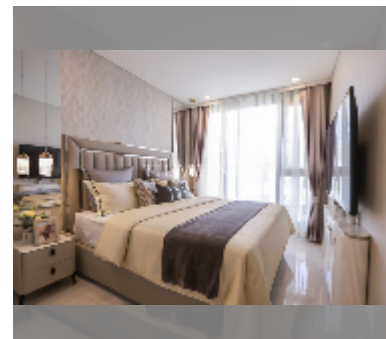

Condo for sale 1 bedroom 35 m² in Copacabana Coral Reef, Pattaya

฿ 4,750,000

UNIT PARAMETERS:

UID	FS-241726
quota	foreign quota
type	1 bedroom
size	35m²
floor	42
view	city view
quality	good

PROJECT PARAMETERS:

district	Jomtien
buildings	1
floors	56
start of construction	2024
built in	2028

FACILITIES:

General information: highrise, meters to beach: 500, minutes to beach: 5, multi-level parking.

Swimming pool: swimming pool, kids pool, rooftop pool, infinity view.

Chill zone: chill zone.

Health zone: gym, sauna.

Other: reception, lobby, CCTV, security.