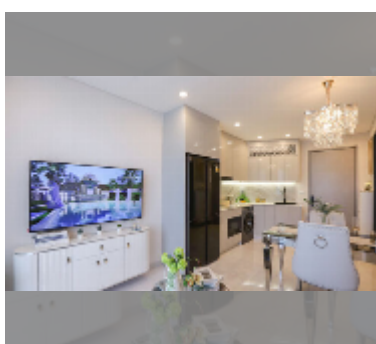

Condo for sale 1 bedroom 35 m² in Copacabana Coral Reef, Pattaya

฿ 4,750,000

UNIT PARAMETERS:

UID	FS-241726
quota	foreign quota
type	1 bedroom
size	35m²
floor	42
view	city view
quality	good

PROJECT PARAMETERS:

district	Jomtien
buildings	1
floors	56
start of construction	2024
built in	2028

FACILITIES:

General information: highrise, meters to beach: 500, minutes to beach: 5, multi-level parking.

Swimming pool: swimming pool, kids pool, rooftop pool, infinity view.

Chill zone: chill zone.

Health zone: gym, sauna.

Other: reception, lobby, CCTV, security.