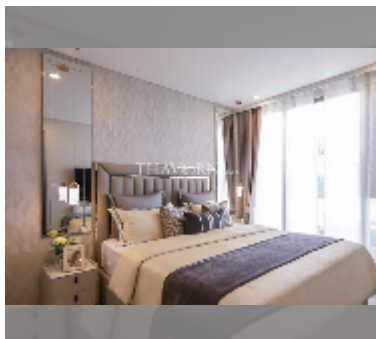

Condo for sale 1 bedroom 35 m² in Copacabana Coral Reef, Pattaya

฿ 4,750,000

UNIT PARAMETERS:

UID	FS-241726
quota	foreign quota
type	1 bedroom
size	35m²
floor	42
view	city view
quality	good

PROJECT PARAMETERS:

district	Jomtien
buildings	1
floors	56
start of construction	2024
built in	2028

FACILITIES:

General information: highrise, meters to beach: 500, minutes to beach: 5, multi-level parking.

Swimming pool: swimming pool, kids pool, rooftop pool, infinity view.

Chill zone: chill zone.

Health zone: gym, sauna.

Other: reception, lobby, CCTV, security.