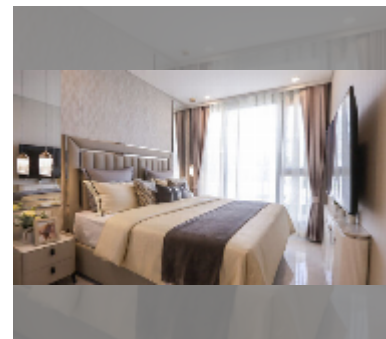

Condo for sale 1 bedroom 35 m² in Copacabana Coral Reef, Pattaya

฿ 4,750,000

UNIT PARAMETERS:

UID	FS-241726
quota	foreign quota
type	1 bedroom
size	35m²
floor	42
view	city view
quality	good

PROJECT PARAMETERS:

district	Jomtien
buildings	1
floors	56
start of construction	2024
built in	2028

FACILITIES:

General information: highrise, meters to beach: 500, minutes to beach: 5, multi-level parking.

Swimming pool: swimming pool, kids pool, rooftop pool, infinity view.

Chill zone: chill zone.

Health zone: gym, sauna.

Other: reception, lobby, CCTV, security.