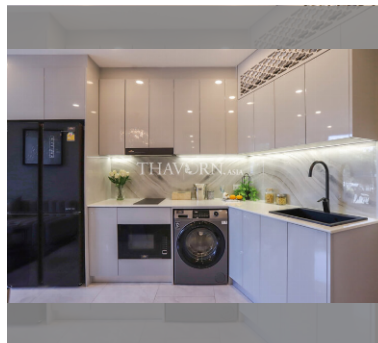

Condo for sale 1 bedroom 35 m² in Copacabana Coral Reef, Pattaya

฿ 5,040,000

UNIT PARAMETERS:

UID	FS-241725
quota	foreign quota
type	1 bedroom
size	35m²
floor	35
view	city view
quality	good
off-plan resale	on

PROJECT PARAMETERS:

district	Jomtien
buildings	1
floors	56
start of construction	2024
built in	2028

FACILITIES:

General information: highrise, meters to beach: 500, minutes to beach: 5, multy-level parking.

Swimming pool: swimming pool, kids pool, rooftop pool, infinity view.

Chill zone: chill zone.

Health zone: gym, sauna.

Other: reception, lobby, CCTV, security.