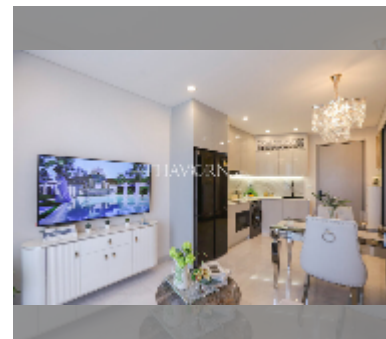

Condo for sale 1 bedroom 35 m² in Copacabana Coral Reef, Pattaya

฿ 5,040,000

UNIT PARAMETERS:

UID	FS-241725
quota	foreign quota
type	1 bedroom
size	35m²
floor	35
view	city view
quality	good

PROJECT PARAMETERS:

district	Jomtien
buildings	1
floors	56
start of construction	2024
built in	2028

FACILITIES:

General information: highrise, meters to beach: 500, minutes to beach: 5, multi-level parking.

Swimming pool: swimming pool, kids pool, rooftop pool, infinity view.

Chill zone: chill zone.

Health zone: gym, sauna.

Other: reception, lobby, CCTV, security.