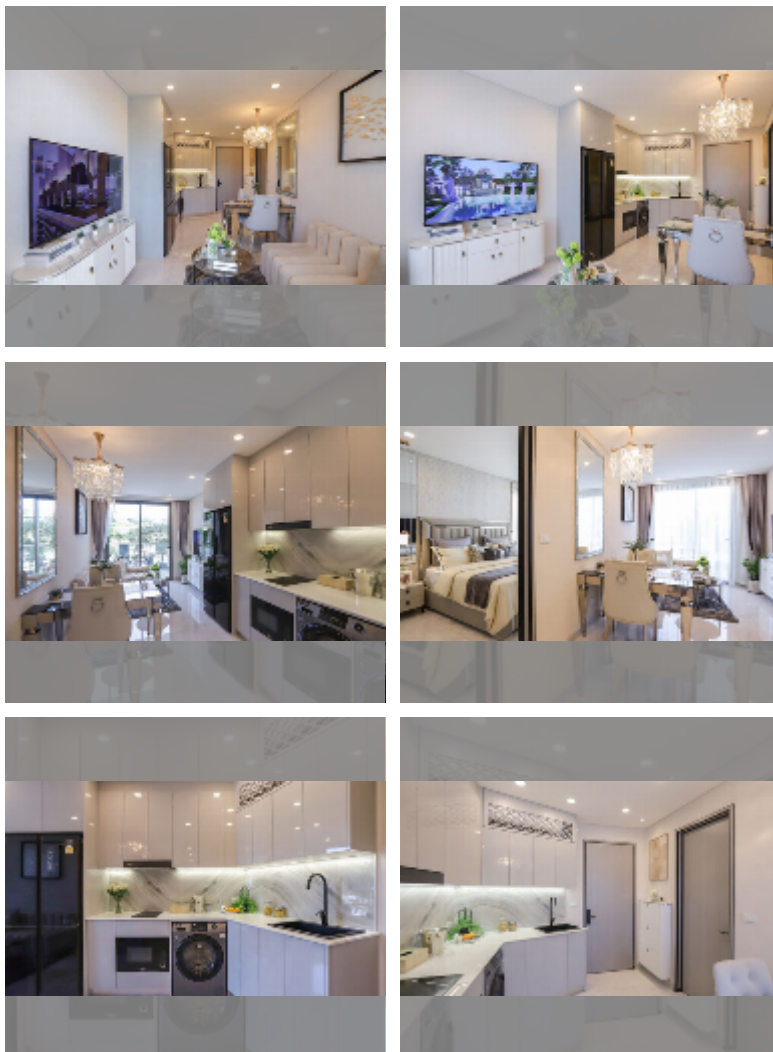

Condo for sale 1 bedroom 35 m² in Copacabana Coral Reef, Pattaya

฿ 5,040,000

UNIT PARAMETERS:

UID	FS-241725
quota	foreign quota
type	1 bedroom
size	35m²
floor	35
view	city view
quality	good

PROJECT PARAMETERS:

district	Jomtien
buildings	1
floors	56
start of construction	2024
built in	2028

FACILITIES:

General information: highrise, meters to beach: 500, minutes to beach: 5, multi-level parking.

Swimming pool: swimming pool, kids pool, rooftop pool, infinity view.

Chill zone: chill zone.

Health zone: gym, sauna.

Other: reception, lobby, CCTV, security.