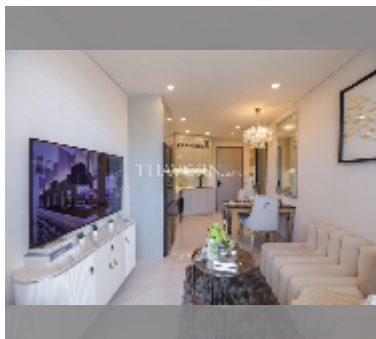

Condo for sale 1 bedroom 35 m² in Copacabana Coral Reef, Pattaya

฿ 5,040,000

UNIT PARAMETERS:

UID	FS-241725
quota	foreign quota
type	1 bedroom
size	35m ²
floor	35
view	city view
quality	good

PROJECT PARAMETERS:

district	Jomtien
buildings	1
floors	56
start of construction	2024
built in	2028

FACILITIES:

General information: highrise, meters to beach: 500, minutes to beach: 5, multi-level parking.

Swimming pool: swimming pool, kids pool, rooftop pool, infinity view.

Chill zone: chill zone.

Health zone: gym, sauna.

Other: reception, lobby, CCTV, security.

details