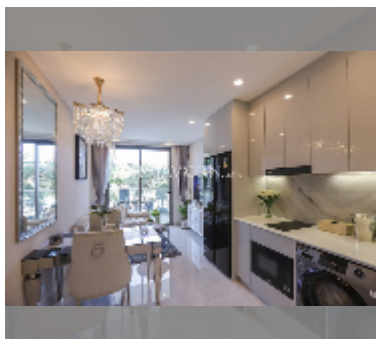

Condo for sale 1 bedroom 35 m² in Copacabana Coral Reef, Pattaya

฿ 5,040,000

UNIT PARAMETERS:

UID	FS-241725
quota	foreign quota
type	1 bedroom
size	35m²
floor	35
view	city view
quality	good

PROJECT PARAMETERS:

district	Jomtien
buildings	1
floors	56
start of construction	2024
built in	2028

FACILITIES:

General information: highrise, meters to beach: 500, minutes to beach: 5, multi-level parking.

Swimming pool: swimming pool, kids pool, rooftop pool, infinity view.

Chill zone: chill zone.

Health zone: gym, sauna.

Other: reception, lobby, CCTV, security.