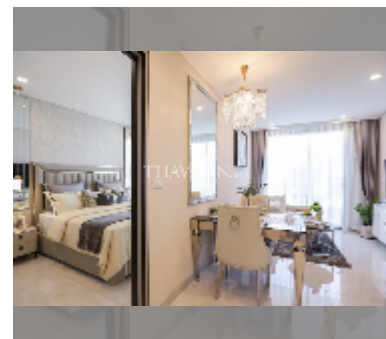

Condo for sale 1 bedroom 35 m² in Copacabana Coral Reef, Pattaya

฿ 5,040,000

UNIT PARAMETERS:

UID	FS-241725
quota	foreign quota
type	1 bedroom
size	35m²
floor	35
view	city view
quality	good

PROJECT PARAMETERS:

district	Jomtien
buildings	1
floors	56
start of construction	2024
built in	2028

FACILITIES:

General information: highrise, meters to beach: 500, minutes to beach: 5, multi-level parking.

Swimming pool: swimming pool, kids pool, rooftop pool, infinity view.

Chill zone: chill zone.

Health zone: gym, sauna.

Other: reception, lobby, CCTV, security.