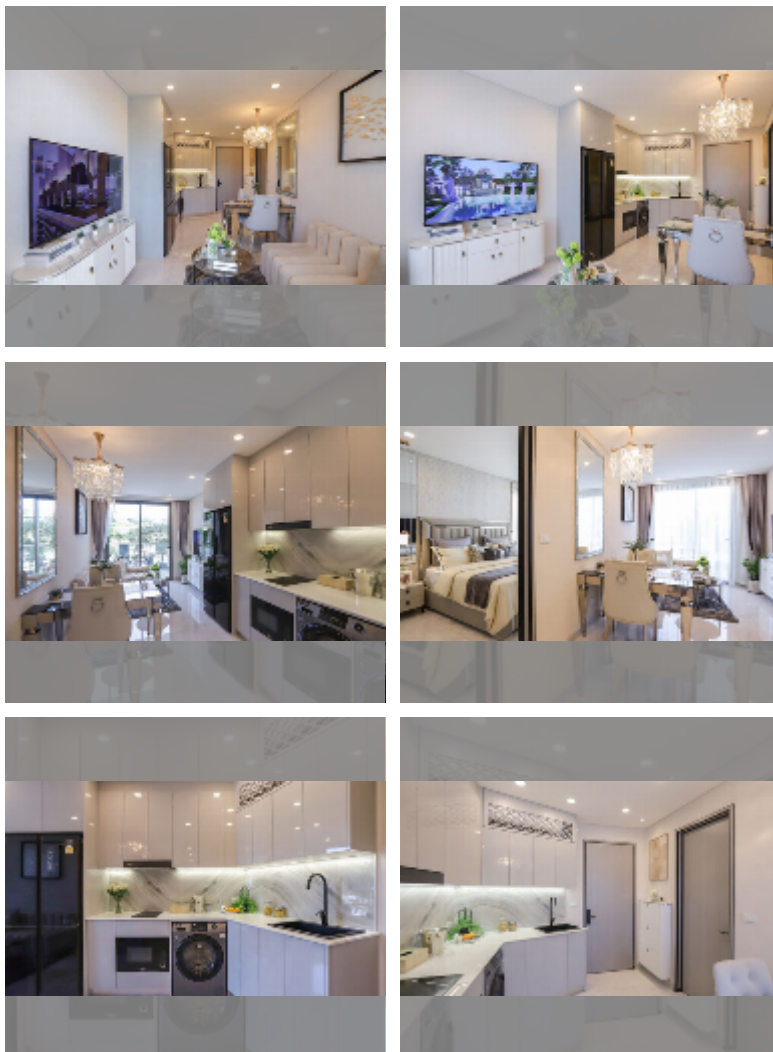

Condo for sale 1 bedroom 35 m² in Copacabana Coral Reef, Pattaya

฿ 5,040,000

UNIT PARAMETERS:

UID	FS-241725
quota	foreign quota
type	1 bedroom
size	35m ²
floor	35
view	city view
quality	good

PROJECT PARAMETERS:

district	Jomtien
buildings	1
floors	56
start of construction	2024
built in	2028

FACILITIES:

General information: highrise, meters to beach: 500, minutes to beach: 5, multi-level parking.

Swimming pool: swimming pool, kids pool, rooftop pool, infinity view.

Chill zone: chill zone.

Health zone: gym, sauna.

Other: reception, lobby, CCTV, security.

[details](#)