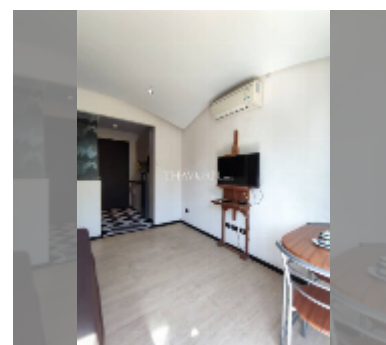

Condo for sale studio 25.64 m² in Venetian Condo Resort, Pattaya

฿ 1,890,000

UNIT PARAMETERS:

UID	FS-241722
quota	thai quota
type	studio
size	25.64m²
floor	1
view	pool access
quality	good
online viewing	yes

PROJECT PARAMETERS:

district	Na Jomtien
buildings	4
floors	8
built in	2015
maintenance	฿ 12,307/year

FACILITIES:

General information: resort, meters to beach: 500, minutes to beach: 10, open parking.

Swimming pool: swimming pool, kids pool, water slides, waterfall, jacuzzi, pool bar .

Chill zone: chill zone, garden.

Health zone: gym, sauna, hamam.

Other: reception, clubhouse, meeting room, games room, kids playgarden, CCTV, security, room service.