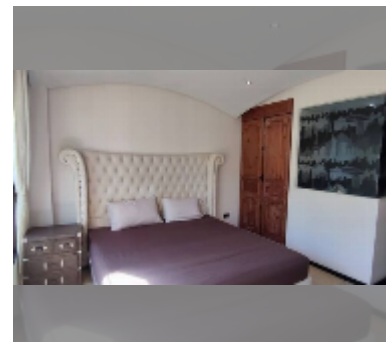

Condo for sale studio 25.64 m² in Venetian Condo Resort, Pattaya

฿ 1,890,000

UNIT PARAMETERS:

UID	FS-241722
quota	thai quota
type	studio
size	25.64m²
floor	1
view	pool access
quality	good
online viewing	yes

PROJECT PARAMETERS:

district	Na Jomtien
buildings	4
floors	8
built in	2015
maintenance	฿ 12,307/year

FACILITIES:

General information: resort, meters to beach: 500, minutes to beach: 10, open parking.

Swimming pool: swimming pool, kids pool, water slides, waterfall, jacuzzi, pool bar .

Chill zone: chill zone, garden.

Health zone: gym, sauna, hamam.

Other: reception, clubhouse, meeting room, games room, kids playgarden, CCTV, security, room service.