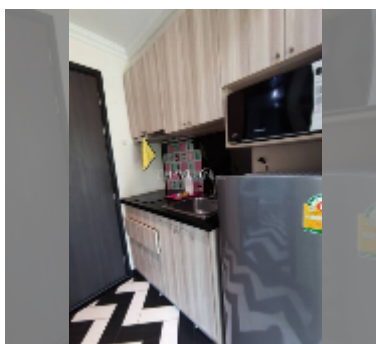

Condo for sale studio 25.64 m² in Venetian Condo Resort, Pattaya

฿ 1,890,000

UNIT PARAMETERS:

UID	FS-241722
quota	thai quota
type	studio
size	25.64m²
floor	1
view	pool access
quality	good
online viewing	yes

PROJECT PARAMETERS:

district	Na Jomtien
buildings	4
floors	8
built in	2015
maintenance	฿ 12,307/year

FACILITIES:

General information: resort, meters to beach: 500, minutes to beach: 10, open parking.

Swimming pool: swimming pool, kids pool, water slides, waterfall, jacuzzi, pool bar .

Chill zone: chill zone, garden.

Health zone: gym, sauna, hamam.

Other: reception, clubhouse, meeting room, games room, kids playgarden, CCTV, security, room service.