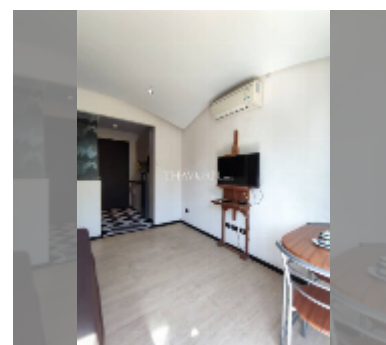

Condo for sale studio 25.64 m² in Venetian Condo Resort, Pattaya

฿ 1,890,000

UNIT PARAMETERS:

UID	FS-241722
quota	thai quota
type	studio
size	25.64m ²
floor	1
view	pool access
quality	good
online viewing	yes

Chill zone: chill zone, garden.

Health zone: gym, sauna, hamam.

Other: reception, clubhouse, meeting room, games room, kids playgarden, CCTV, security, room service.

details