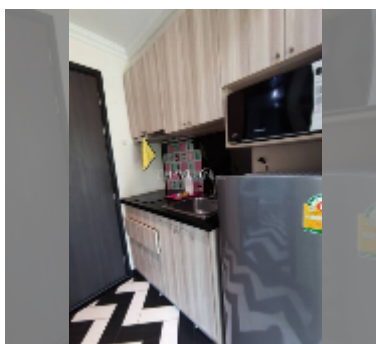

Condo for sale studio 25.64 m² in Venetian Condo Resort, Pattaya

฿ 1,890,000

UNIT PARAMETERS:

UID	FS-241722
quota	thai quota
type	studio
size	25.64m ²
floor	1
view	pool access
quality	good
online viewing	yes

Chill zone: chill zone, garden.

Health zone: gym, sauna, hamam.

Other: reception, clubhouse, meeting room, games room, kids playgarden, CCTV, security, room service.

details