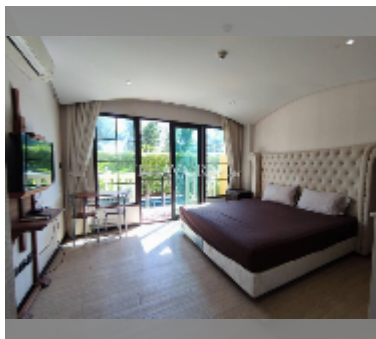

Condo for sale studio 25.64 m² in Venetian Condo Resort, Pattaya

฿ 1,890,000

UNIT PARAMETERS:

UID	FS-241722
quota	thai quota
type	studio
size	25.64m²
floor	1
view	pool access
quality	good
online viewing	yes

PROJECT PARAMETERS:

district	Na Jomtien
buildings	4
floors	8
built in	2015
maintenance	฿ 12,307/year

FACILITIES:

General information: resort, meters to beach: 500, minutes to beach: 10, open parking.

Swimming pool: swimming pool, kids pool, water slides, waterfall, jacuzzi, pool bar .

Chill zone: chill zone, garden.

Health zone: gym, sauna, hamam.

Other: reception, clubhouse, meeting room, games room, kids playgarden, CCTV, security, room service.