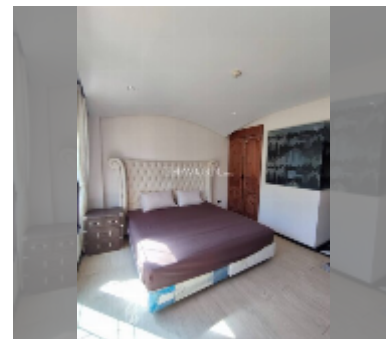

Condo for sale studio 25.64 m² in Venetian Condo Resort, Pattaya

฿ 1,890,000

UNIT PARAMETERS:

UID	FS-241722
quota	thai quota
type	studio
size	25.64m²
floor	1
view	pool access
quality	good
online viewing	yes

PROJECT PARAMETERS:

district	Na Jomtien
buildings	4
floors	8
built in	2015
maintenance	฿ 12,307/year

FACILITIES:

General information: resort, meters to beach: 500, minutes to beach: 10, open parking.

Swimming pool: swimming pool, kids pool, water slides, waterfall, jacuzzi, pool bar .

Chill zone: chill zone, garden.

Health zone: gym, sauna, hamam.

Other: reception, clubhouse, meeting room, games room, kids playgarden, CCTV, security, room service.