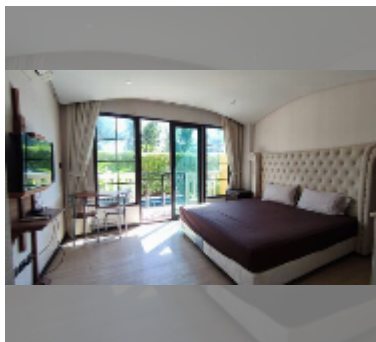

Condo for sale studio 25.64 m² in Venetian Condo Resort, Pattaya

฿ 1,890,000

UNIT PARAMETERS:

UID	FS-241722
quota	thai quota
type	studio
size	25.64m²
floor	1
view	pool access
quality	good
online viewing	yes

PROJECT PARAMETERS:

district	Na Jomtien
buildings	4
floors	8
built in	2015
maintenance	฿ 12,307/year

FACILITIES:

General information: resort, meters to beach: 500, minutes to beach: 10, open parking.

Swimming pool: swimming pool, kids pool, water slides, waterfall, jacuzzi, pool bar .

Chill zone: chill zone, garden.

Health zone: gym, sauna, hamam.

Other: reception, clubhouse, meeting room, games room, kids playgarden, CCTV, security, room service.