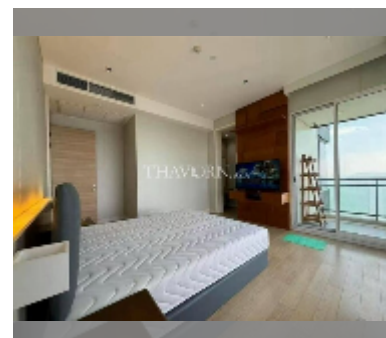

Condo for sale 1 bedroom 102 m² in Reflection Jomtien, Pattaya

฿ 10,900,000

UNIT PARAMETERS:

UID	FS-241717
quota	foreign quota
type	1 bedroom
size	102m²
floor	25
view	sea view
quality	excellent

PROJECT PARAMETERS:

district	Jomtien
buildings	2
floors	55
built in	2013

FACILITIES:

General information: highrise, meters to beach: 100, minutes to beach: 1, pets are allowed, underground parking, open parking, multy-level parking, covered parking.

Swimming pool: swimming pool, kids pool, infinity view, water slides, waterfall, jacuzzi.

Chill zone: chill zone, garden, rooftop chillout, barbeque areas.

Health zone: gym, sauna, hamam, massage.

Other: reception, lobby, clubhouse, meeting room, games room, kids playgarden, CCTV, security, laundry, room service.