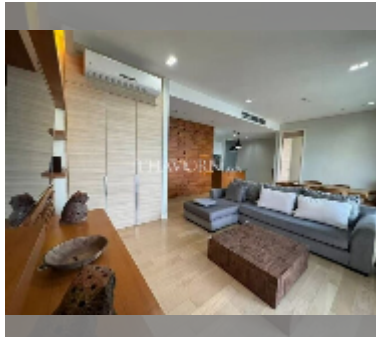

Condo for sale 1 bedroom 102 m² in Reflection Jomtien, Pattaya

฿ 10,900,000

UNIT PARAMETERS:

UID	FS-241717
quota	foreign quota
type	1 bedroom
size	102m²
floor	25
view	sea view
quality	excellent

PROJECT PARAMETERS:

district	Jomtien
buildings	2
floors	55
built in	2013

FACILITIES:

General information: highrise, meters to beach: 100, minutes to beach: 1, pets are allowed, underground parking, open parking, multy-level parking, covered parking.

Swimming pool: swimming pool, kids pool, infinity view, water slides, waterfall, jacuzzi.

Chill zone: chill zone, garden, rooftop chillout, barbeque areas.

Health zone: gym, sauna, hamam, massage.

Other: reception, lobby, clubhouse, meeting room, games room, kids playgarden, CCTV, security, laundry, room service.