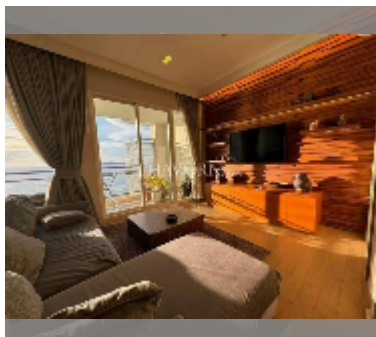

Condo for sale 1 bedroom 102 m² in Reflection Jomtien, Pattaya

฿ 10,900,000

UNIT PARAMETERS:

UID	FS-241717
quota	foreign quota
type	1 bedroom
size	102m²
floor	25
view	sea view
quality	excellent

PROJECT PARAMETERS:

district	Jomtien
buildings	2
floors	55
built in	2013

FACILITIES:

General information: highrise, meters to beach: 100, minutes to beach: 1, pets are allowed, underground parking, open parking, multy-level parking, covered parking.

Swimming pool: swimming pool, kids pool, infinity view, water slides, waterfall, jacuzzi.

Chill zone: chill zone, garden, rooftop chillout, barbeque areas.

Health zone: gym, sauna, hamam, massage.

Other: reception, lobby, clubhouse, meeting room, games room, kids playgarden, CCTV, security, laundry, room service.