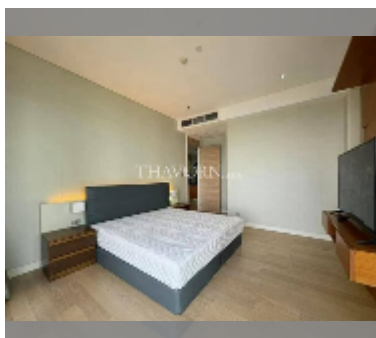

Condo for sale 1 bedroom 102 m² in Reflection Jomtien, Pattaya

฿ 10,900,000

UNIT PARAMETERS:

UID	FS-241717
quota	foreign quota
type	1 bedroom
size	102m²
floor	25
view	sea view
quality	excellent

PROJECT PARAMETERS:

district	Jomtien
buildings	2
floors	55
built in	2013

FACILITIES:

General information: highrise, meters to beach: 100, minutes to beach: 1, pets are allowed, underground parking, open parking, multy-level parking, covered parking.

Swimming pool: swimming pool, kids pool, infinity view, water slides, waterfall, jacuzzi.

Chill zone: chill zone, garden, rooftop chillout, barbeque areas.

Health zone: gym, sauna, hamam, massage.

Other: reception, lobby, clubhouse, meeting room, games room, kids playgarden, CCTV, security, laundry, room service.