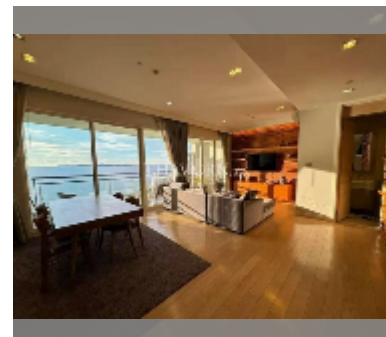

Condo for sale 1 bedroom 102 m² in Reflection Jomtien, Pattaya

฿ 10,900,000

UNIT PARAMETERS:

UID	FS-241717
quota	foreign quota
type	1 bedroom
size	102m²
floor	25
view	sea view
quality	excellent

PROJECT PARAMETERS:

district	Jomtien
buildings	2
floors	55
built in	2013

FACILITIES:

General information: highrise, meters to beach: 100, minutes to beach: 1, pets are allowed, underground parking, open parking, multy-level parking, covered parking.

Swimming pool: swimming pool, kids pool, infinity view, water slides, waterfall, jacuzzi.

Chill zone: chill zone, garden, rooftop chillout, barbeque areas.

Health zone: gym, sauna, hamam, massage.

Other: reception, lobby, clubhouse, meeting room, games room, kids playgarden, CCTV, security, laundry, room service.