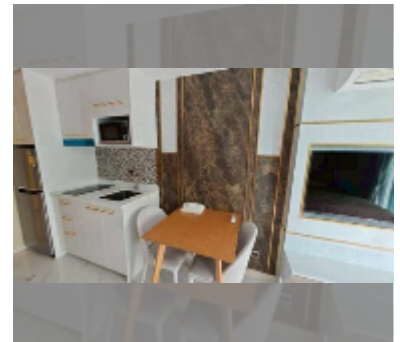

Condo for sale studio 25 m² in Dusit Grand Park 2, Pattaya

฿ 1,950,000

UNIT PARAMETERS:

UID	FS-241716
quota	foreign quota
type	studio
size	25m²
floor	3
view	pool view
quality	good

PROJECT PARAMETERS:

district	Jomtien
buildings	5
floors	8
built in	2022

FACILITIES:

General information: boutique, underground parking.

Swimming pool: swimming pool, kids pool, jacuzzi.

Chill zone: chill zone, garden.

Health zone: gym.

Other: lobby, clubhouse, CCTV, security.