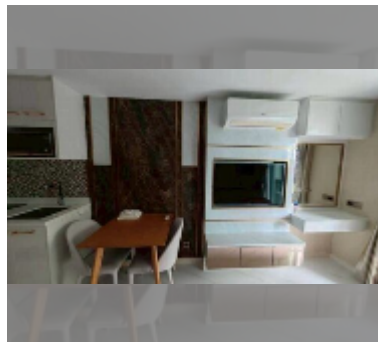

Condo for sale studio 25 m² in Dusit Grand Park 2, Pattaya

฿ 1,950,000

UNIT PARAMETERS:

UID	FS-241716
quota	foreign quota
type	studio
size	25m²
floor	3
view	pool view
quality	good

PROJECT PARAMETERS:

district	Jomtien
buildings	5
floors	8
built in	2022

FACILITIES:

General information: boutique, underground parking.

Swimming pool: swimming pool, kids pool, jacuzzi.

Chill zone: chill zone, garden.

Health zone: gym.

Other: lobby, clubhouse, CCTV, security.