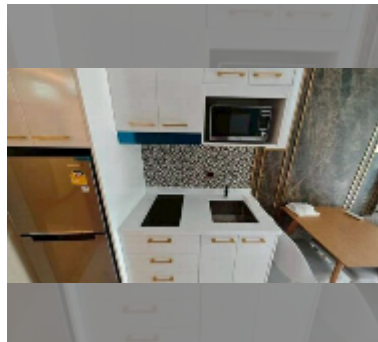

Condo for sale studio 25 m² in Dusit Grand Park 2, Pattaya

฿ 1,950,000

UNIT PARAMETERS:

UID	FS-241716
quota	foreign quota
type	studio
size	25m²
floor	3
view	pool view
quality	good

PROJECT PARAMETERS:

district	Jomtien
buildings	5
floors	8
built in	2022

FACILITIES:

General information: boutique, underground parking.

Swimming pool: swimming pool, kids pool, jacuzzi.

Chill zone: chill zone, garden.

Health zone: gym.

Other: lobby, clubhouse, CCTV, security.